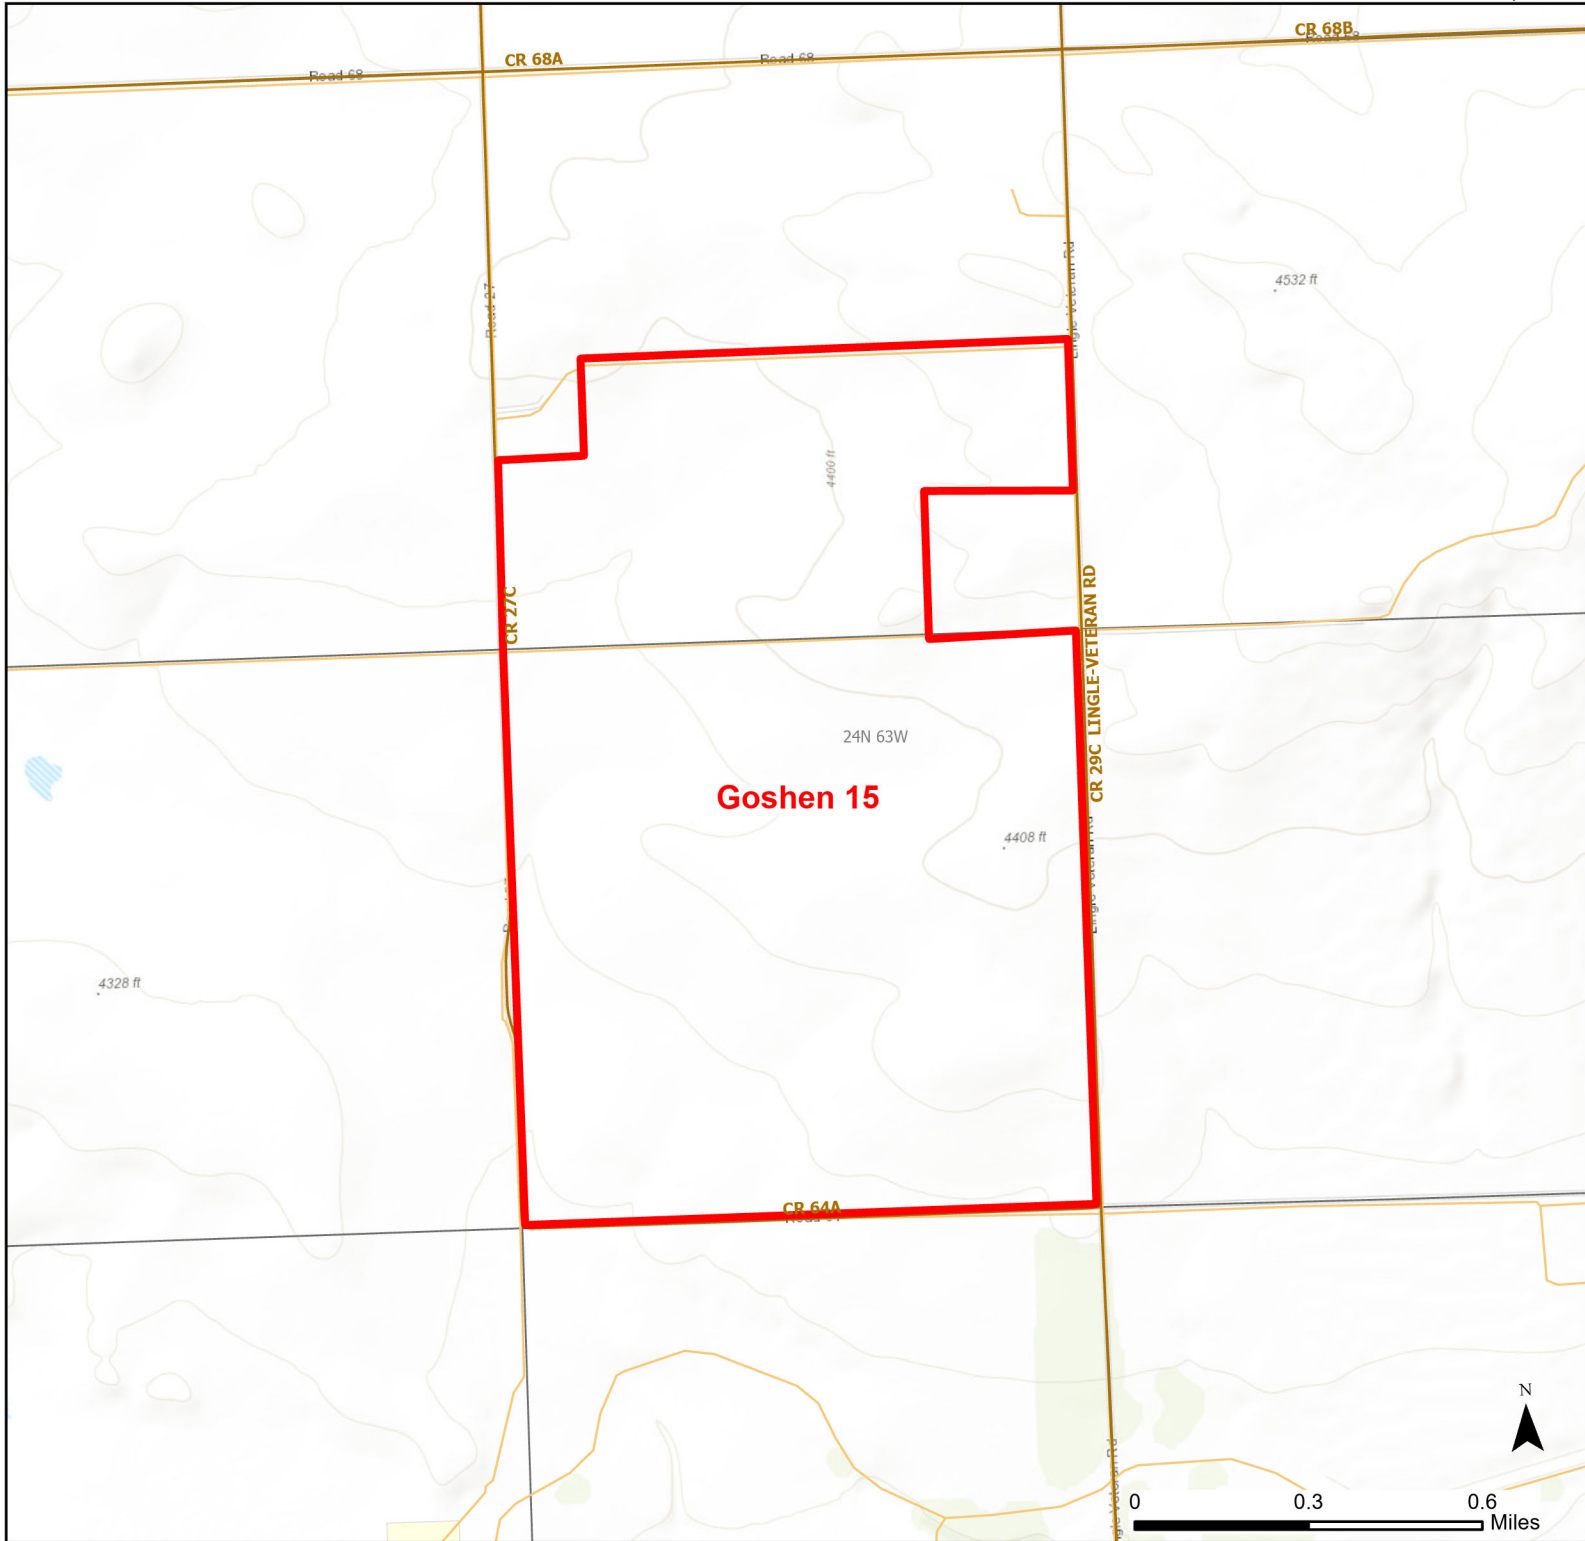

Goshen 15 Walk-in Hunting Area

Access Dates:
09/01 - 12/31
2024 Hunt Season

Parking	Closed Road	Boundary	Limited Range Weapons and Archery	State
Road Closed	WIA Use Only	Archery Only	Other	DOD
Coupon Box	Roads			BLM
Gate	County Boundaries			Forest Service
Open Road				Wyoming Game & Fish Dept.
Special Conditions Apply			CLOSED	Private

Species allowed to hunt: Pheasant, Sharp tail Grouse, Doves, Rabbit, Antelope

Rules:

This map is for visual use, assistance and general location only, does not represent a survey, and is not to be used for legal conveyance. Hunt Area boundaries are approximate, consult Game and Fish Hunting Regulations for descriptions and restrictions. Access to these private lands for any commercial activity must be gained by contacting the individual landowner(s) directly.