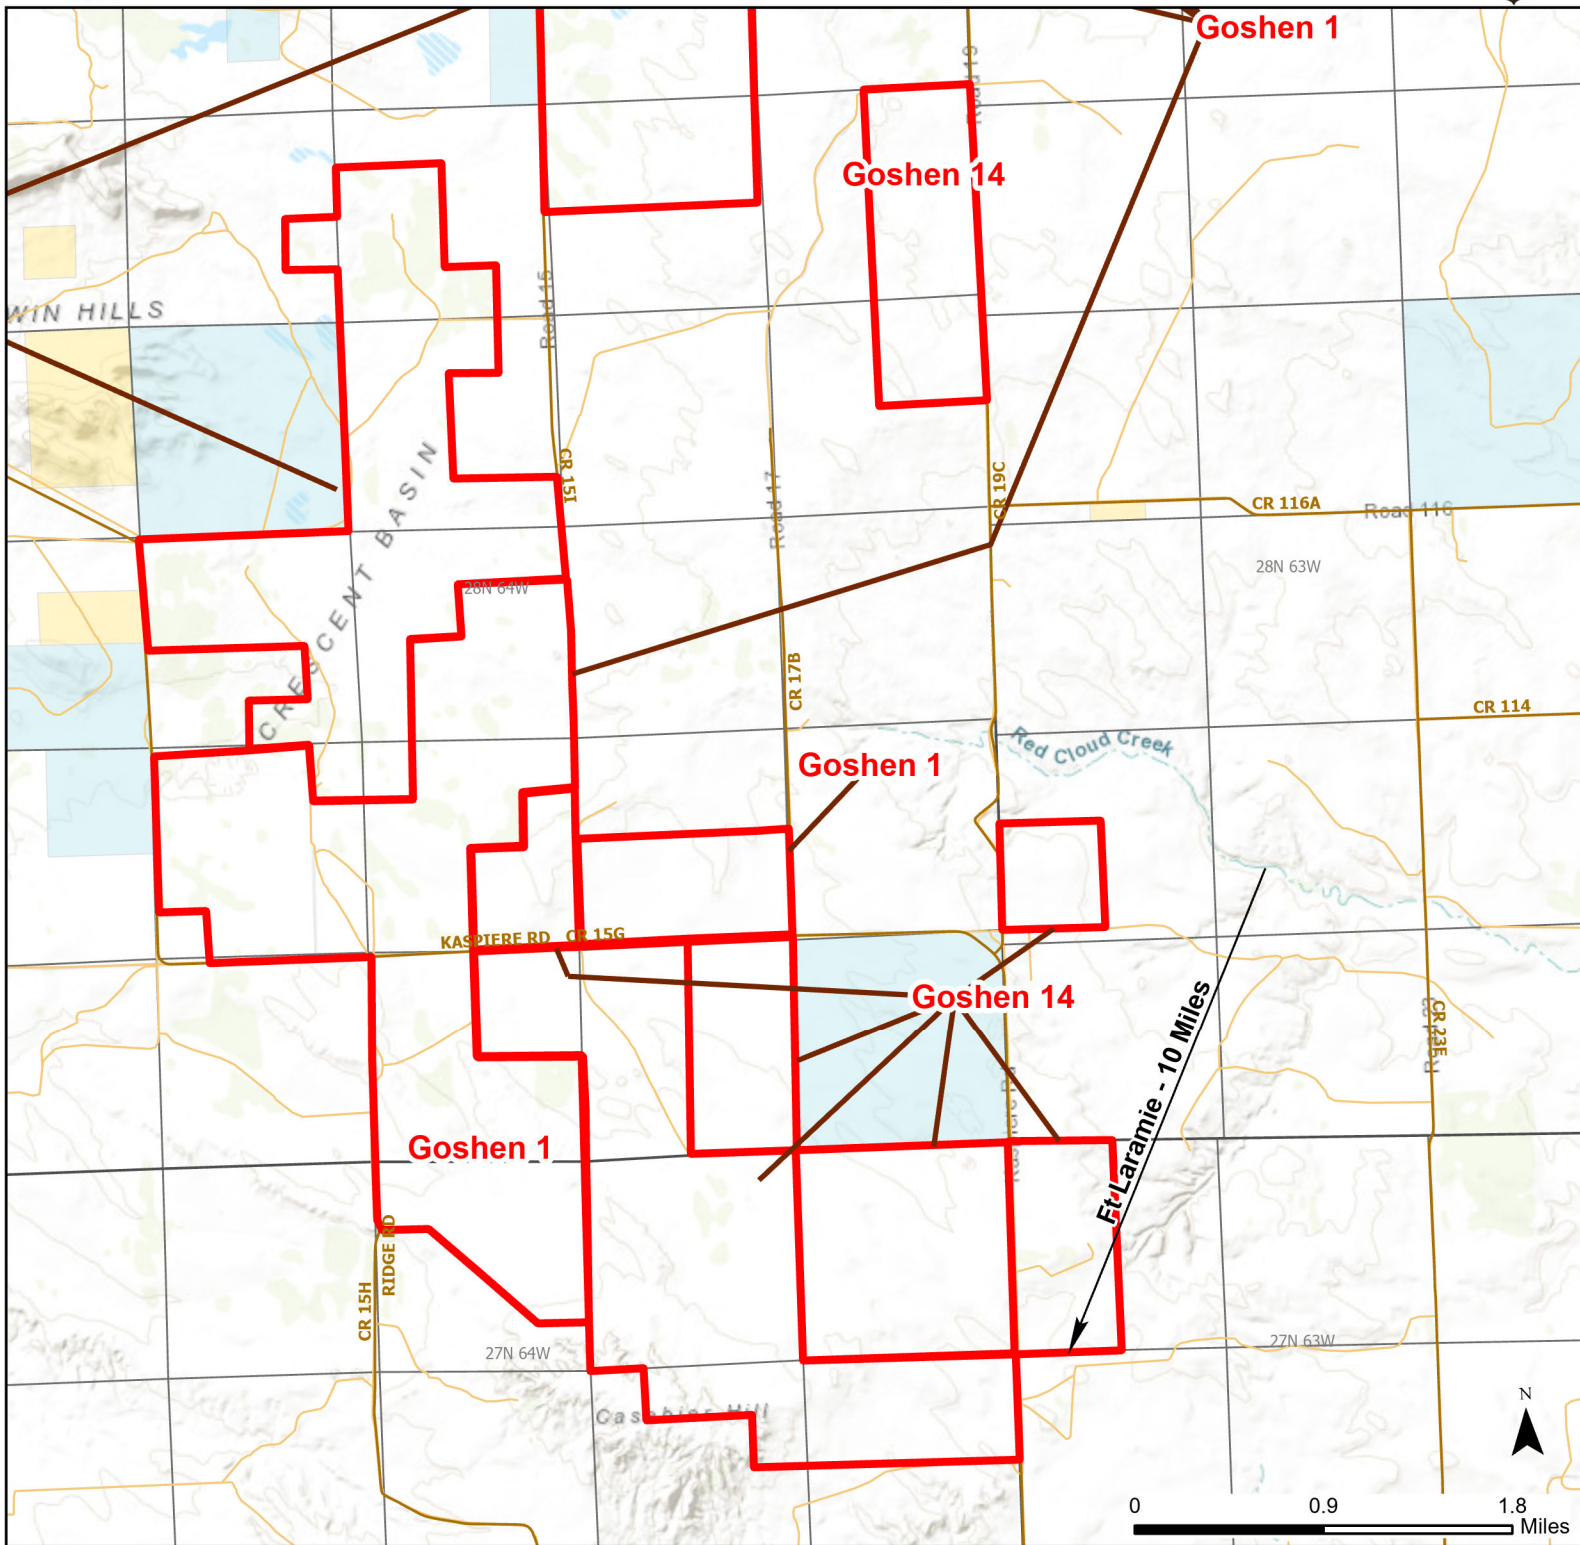

Goshen 14 Walk-in Hunting Area

Access Dates:
09/01 - 12/31
2024 Hunt Season

Parking	Closed Road	Boundary	Limited Range Weapons and Archery	State
Road Closed	WIA Use Only	Archery Only	Other	DOD
Coupon Box	Roads	County Boundaries	CLOSED	BLM
Gate	Open Road			Forest Service
Open Road	Special Conditions Apply			Wyoming Game & Fish Dept.
				Private

Species allowed to hunt: Pheasant, Doves, Antelope, Deer, Elk

Rules: Portable blinds may be used on a daily basis. Blinds must have owner's name and contact info affixed and may not be left in the field overnight. Predator hunting allowed during daylight hours only.

This map is for visual use, assistance and general location only, does not represent a survey, and is not to be used for legal conveyance. Hunt Area boundaries are approximate, consult Game and Fish Hunting Regulations for descriptions and restrictions. Access to these private lands for any commercial activity must be gained by contacting the individual landowner(s) directly.