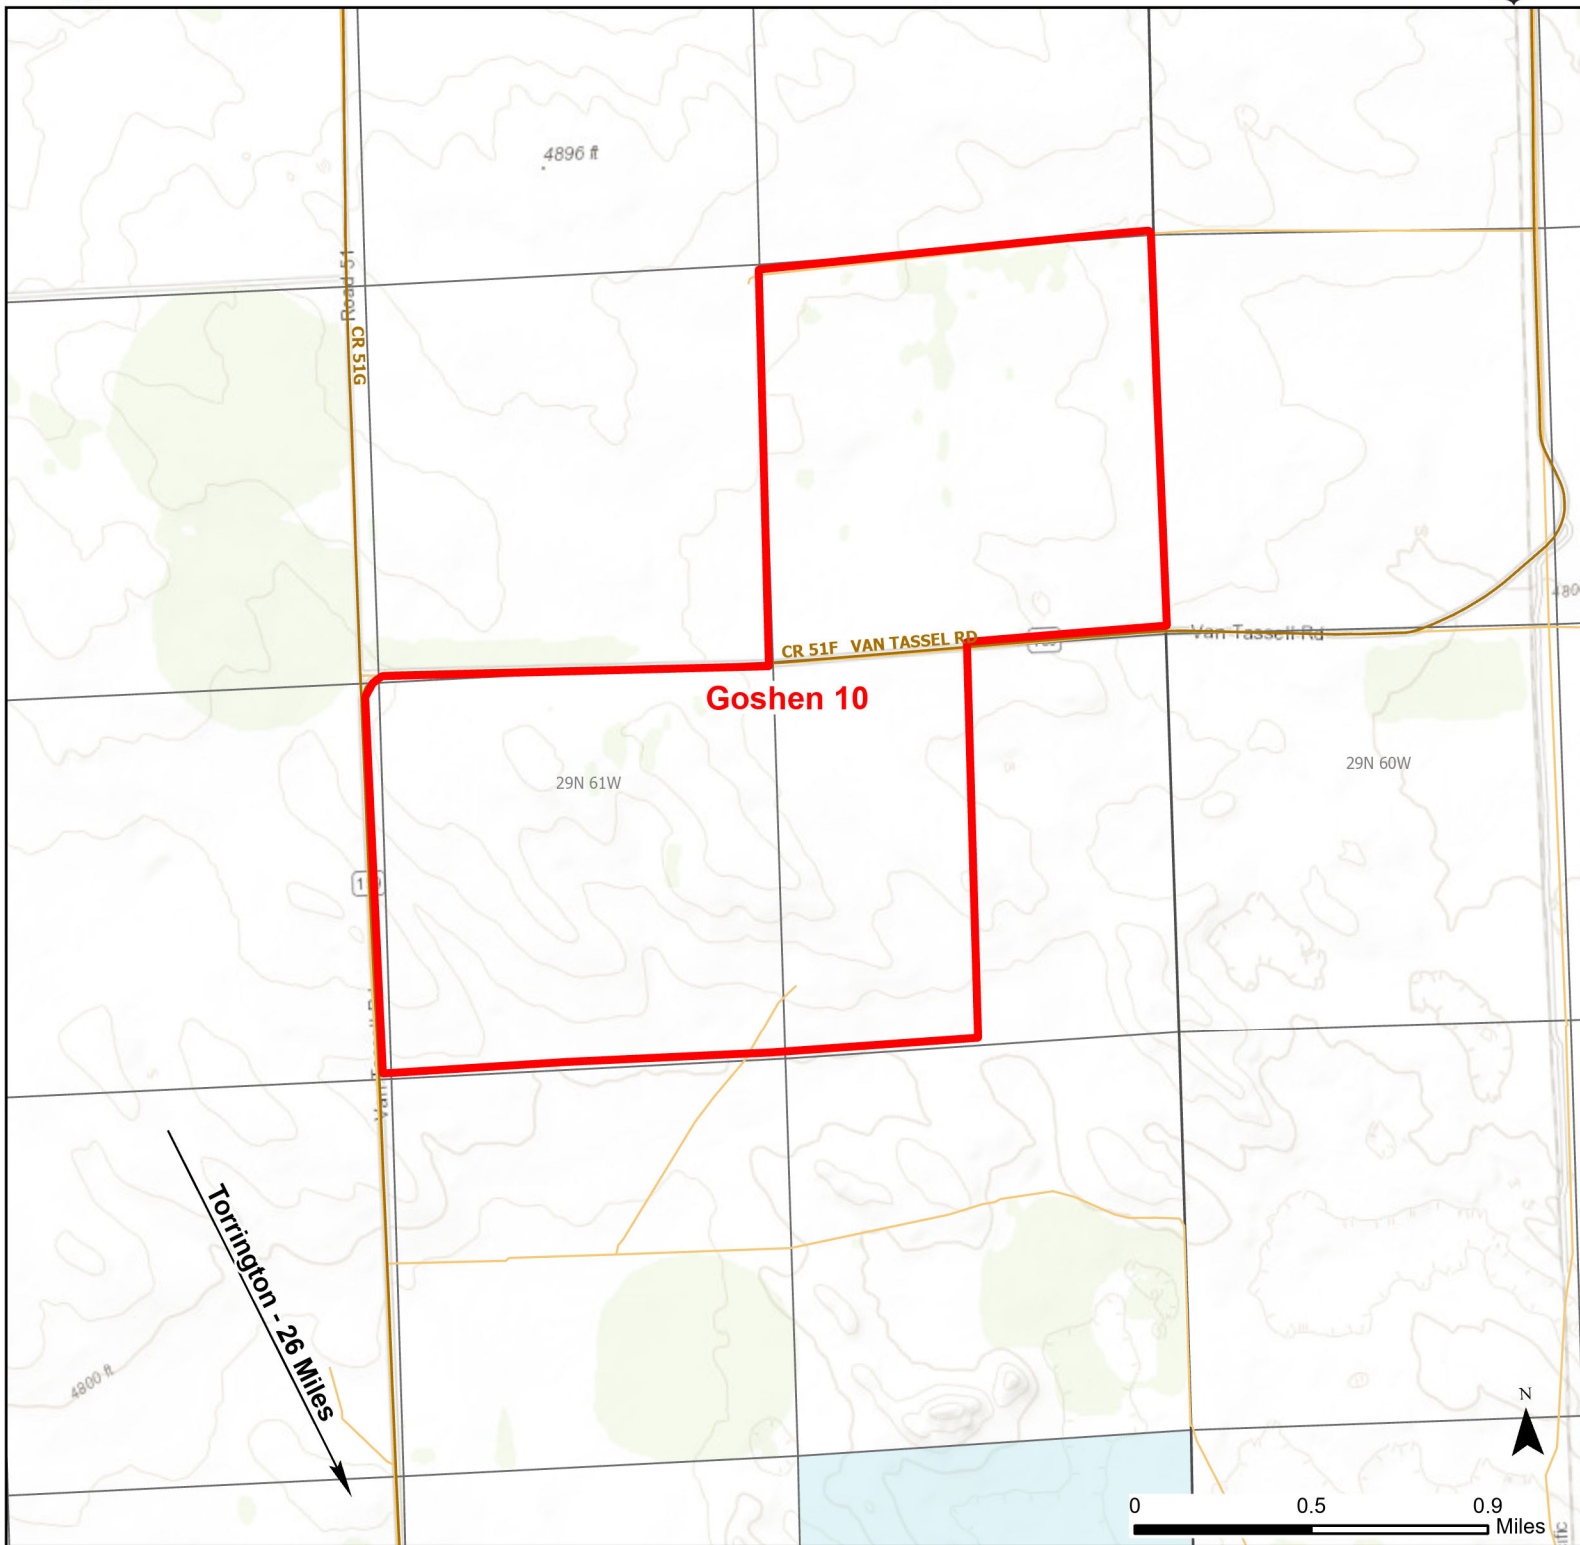

Goshen 10 Walk-in Hunting Area

Access Dates:
08/15 - 12/31
2024 Hunt Season

Parking	Closed Road	Boundary	Limited Range Weapons and Archery	State
Road Closed	WIA Use Only	Archery Only	Other	DOD
Coupon Box	Roads	County Boundaries	CLOSED	BLM
Gate				Forest Service
Open Road				Wyoming Game & Fish Dept.
Special Conditions Apply				Private

This map is for visual use, assistance and general location only, does not represent a survey, and is not to be used for legal conveyance. Hunt Area boundaries are approximate, consult Game and Fish Hunting Regulations for descriptions and restrictions. Access to these private lands for any commercial activity must be gained by contacting the individual landowner(s) directly.