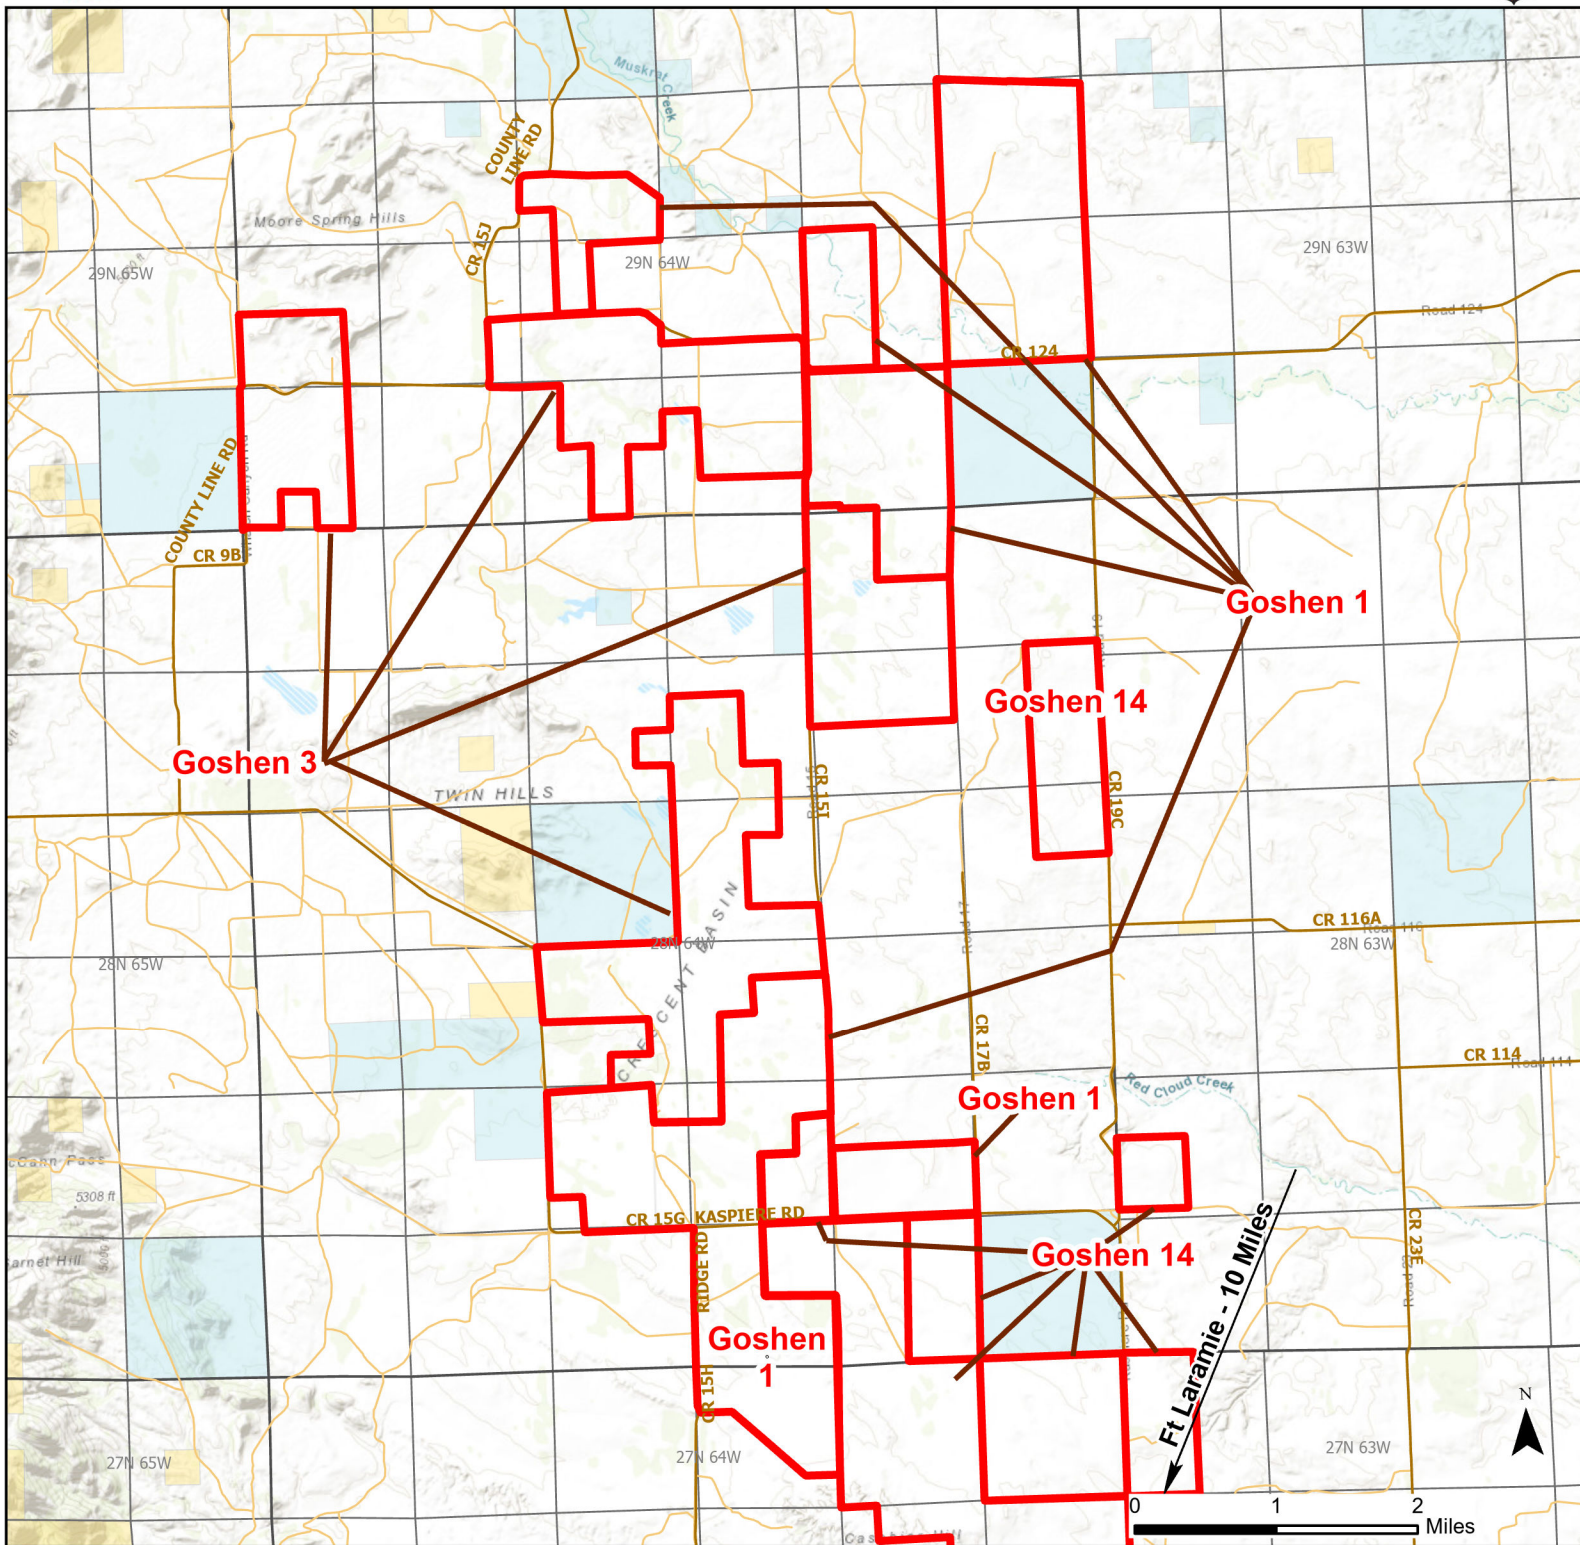

Goshen 1 Walk-in Hunting Area

Access Dates:
09/01 - 12/31
2024 Hunt Season

Parking	Closed Road	Boundary	Limited Range Weapons and Archery	State
Road Closed	WIA Use Only	Archery Only	Other	DOD
Coupon Box	Roads	County Boundaries	CLOSED	BLM
Gate	County Boundaries			Forest Service
Open Road				Wyoming Game & Fish Dept.
Special Conditions Apply				Private

Species allowed to hunt: Pheasant, Sharp tailed Grouse, Doves, Partridge, Rabbit, Antelope, Deer, Elk

Rules: Predator hunting allowed during daylight hours only.

This map is for visual use, assistance and general location only, does not represent a survey, and is not to be used for legal conveyance. Hunt Area boundaries are approximate, consult Game and Fish Hunting Regulations for descriptions and restrictions. Access to these private lands for any commercial activity must be gained by contacting the individual landowner(s) directly.