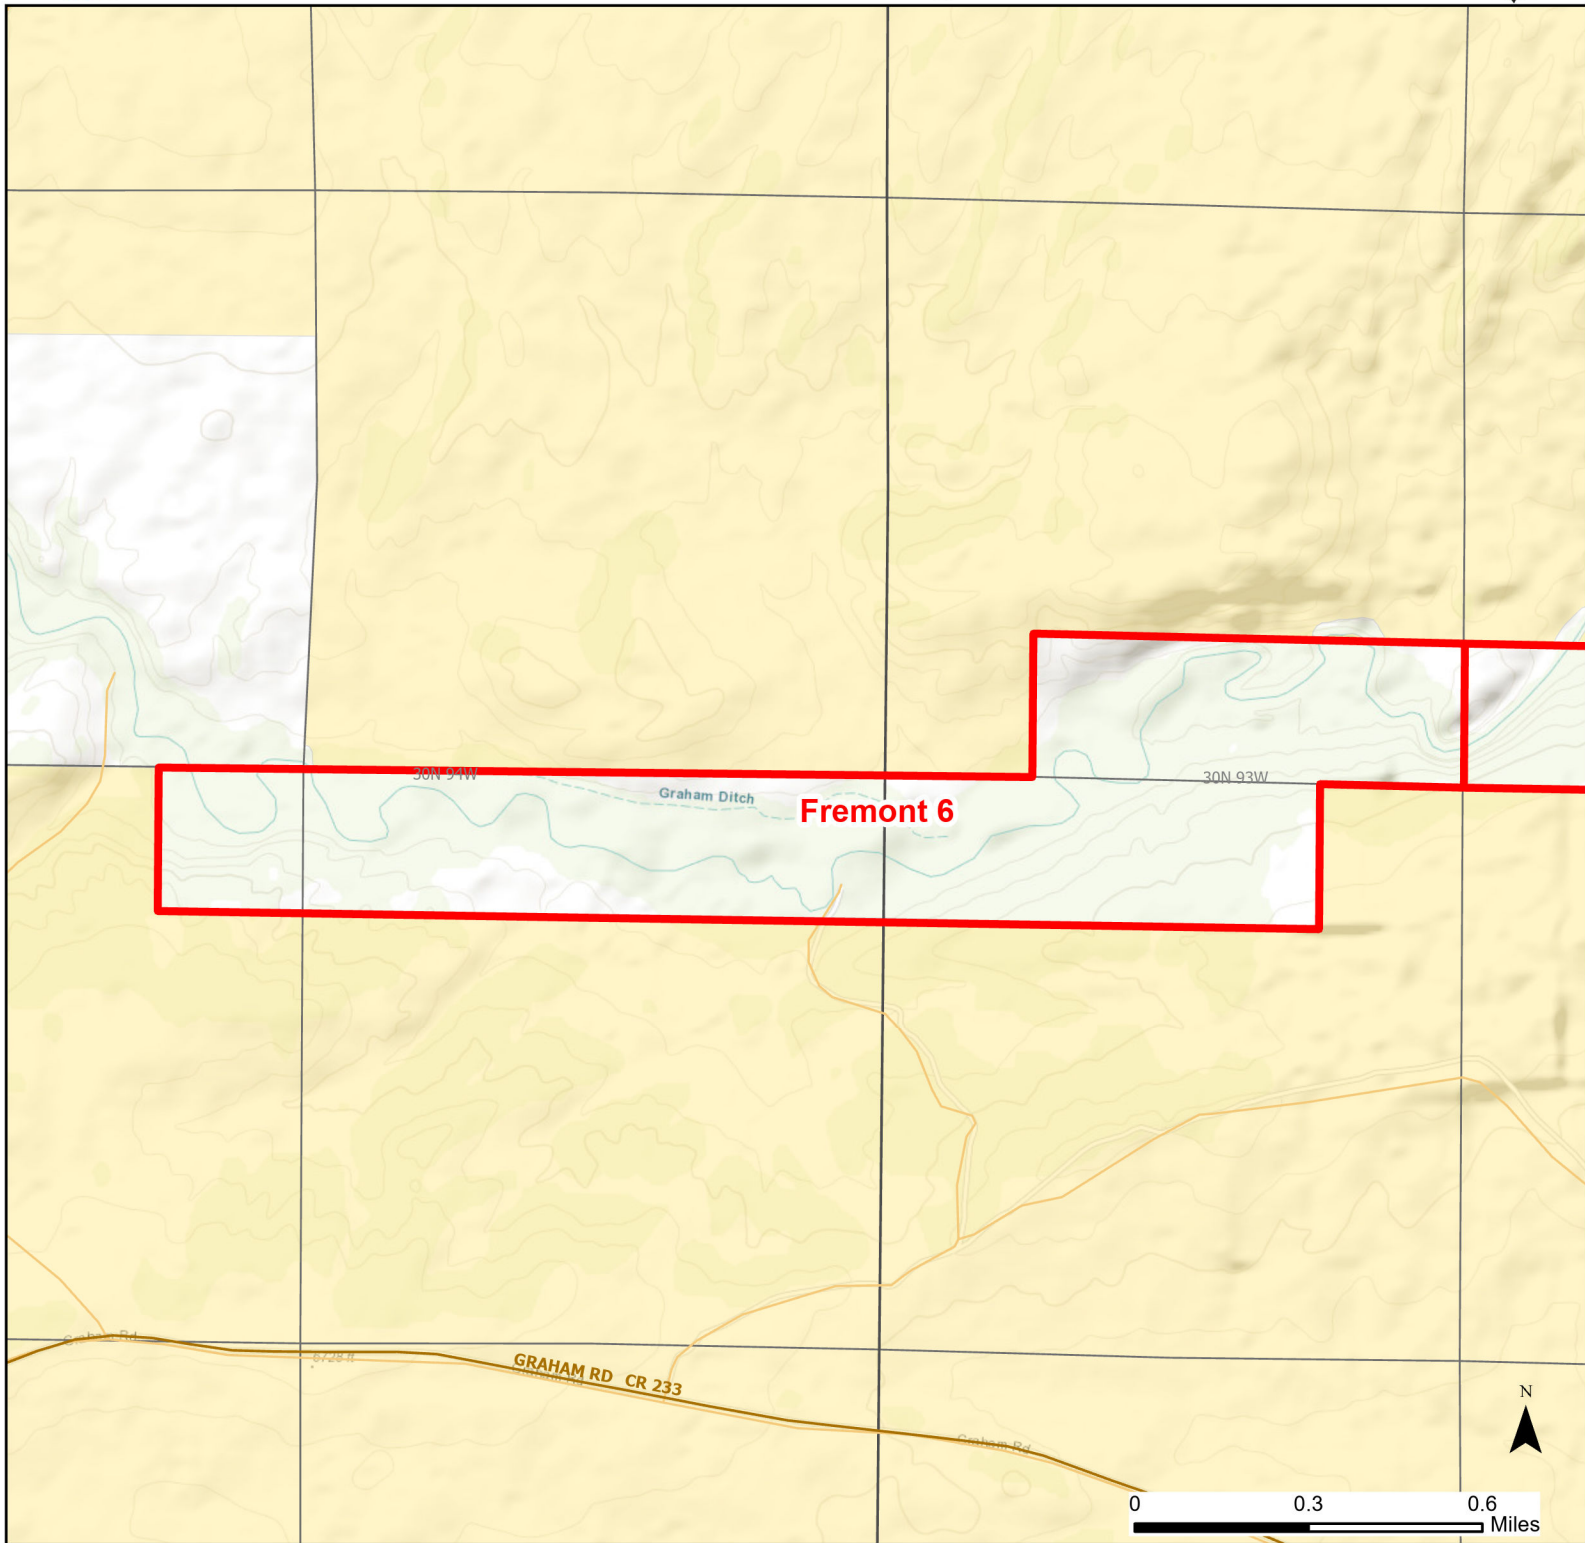

Fremont 6 Walk-in Hunting Area

Access Dates:
08/15 - 02/28
2024 Hunt Season

Parking	Closed Road	Boundary	Limited Range Weapons and Archery	State
Road Closed	WIA Use Only	Archery Only	Other	DOD
Coupon Box	Roads	County Boundaries	CLOSED	BLM
Gate	Open Road			Forest Service
Special Conditions Apply				Wyoming Game & Fish Dept.
				Private

Species allowed to hunt: Rabbit, Antelope, Deer, Elk

Rules: Motorized vehicle access allowed on established roads only. Predator hunting allowed during daylight hours only. Mountain lion hunting allowed.

This map is for visual use, assistance and general location only, does not represent a survey, and is not to be used for legal conveyance. Hunt Area boundaries are approximate, consult Game and Fish Hunting Regulations for descriptions and restrictions. Access to these private lands for any commercial activity must be gained by contacting the individual landowner(s) directly.