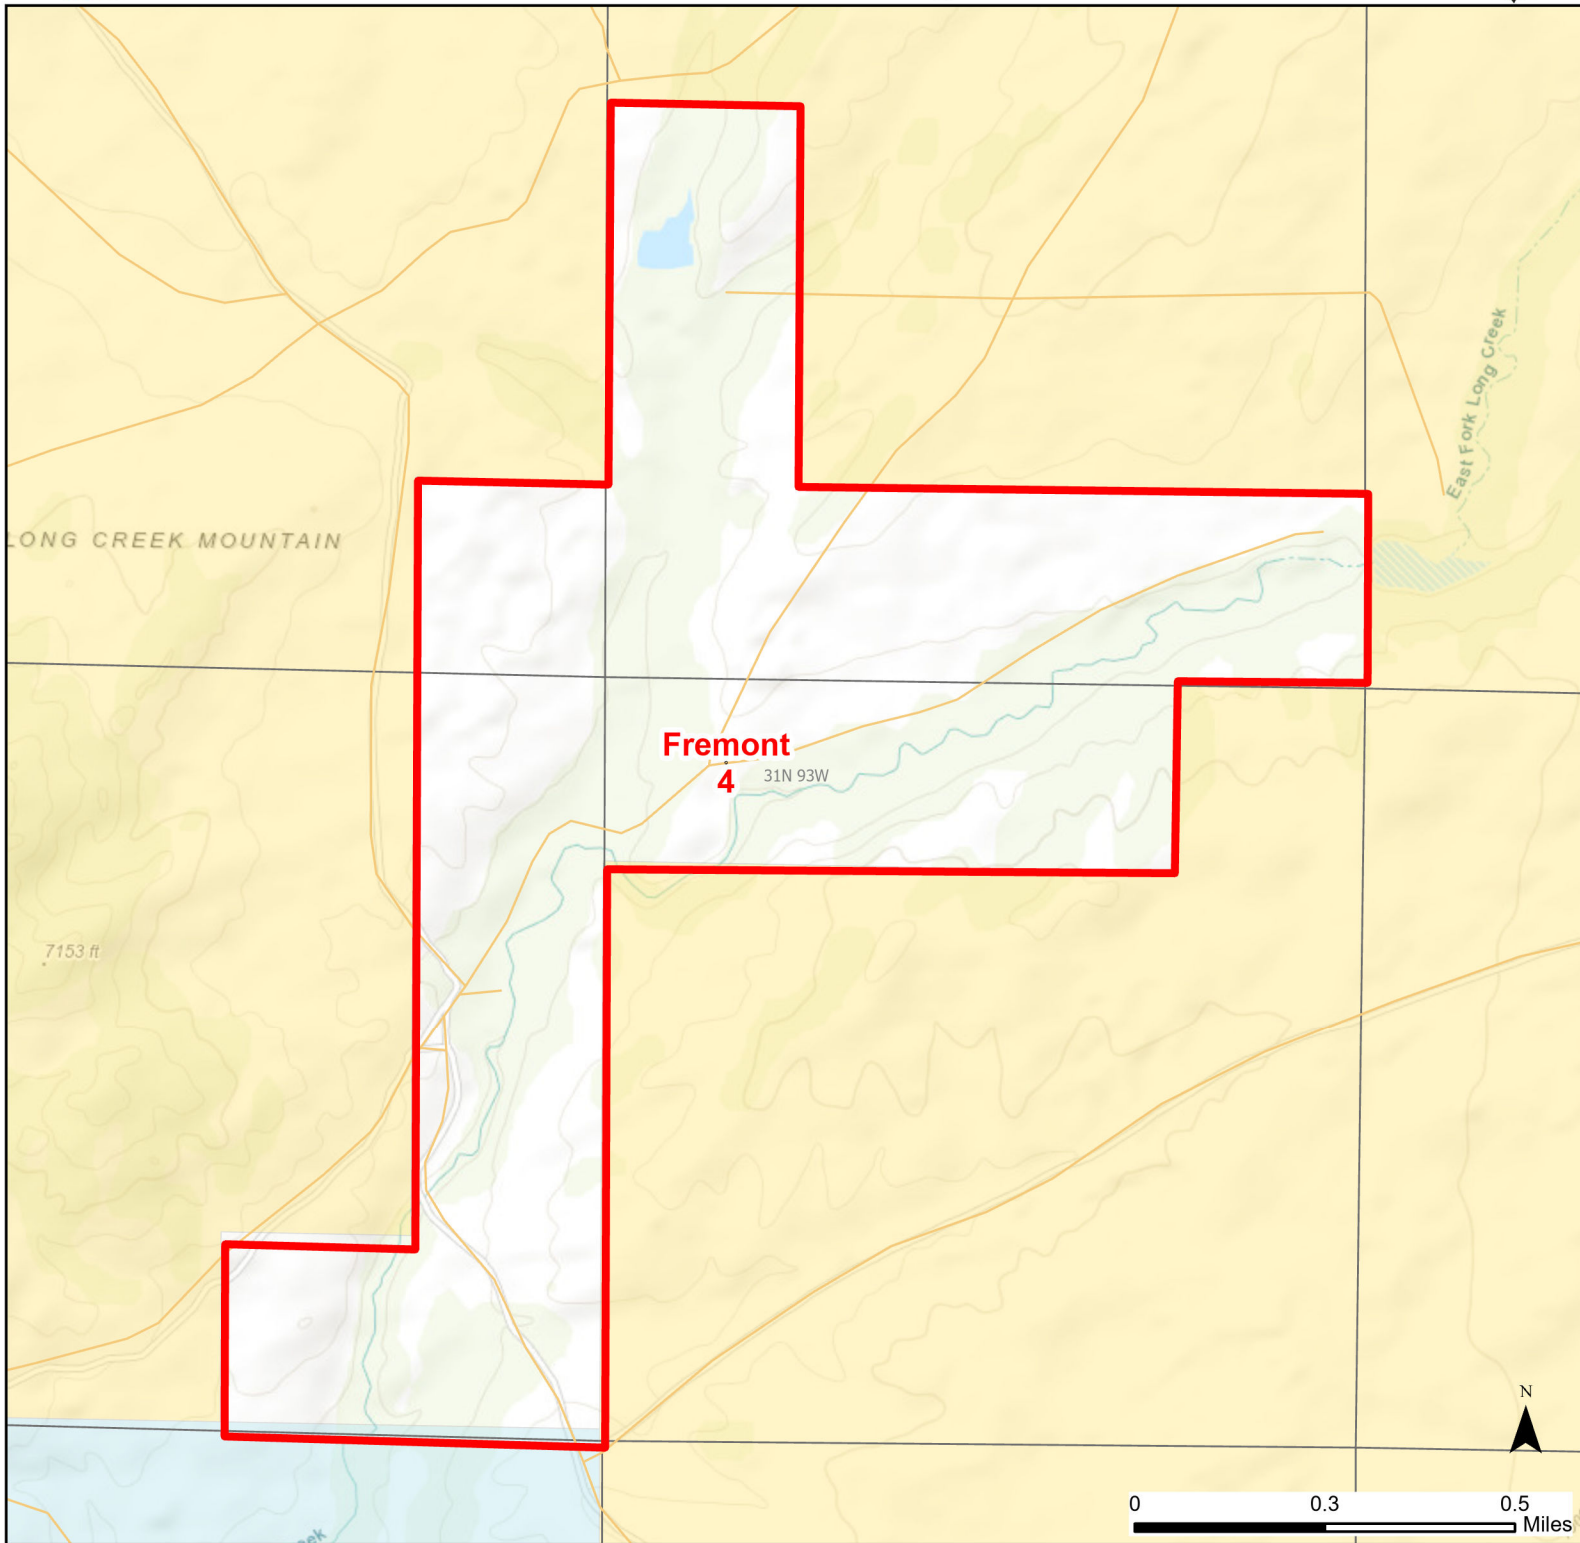

Fremont 4 Walk-in Hunting Area

Access Dates:
08/15 - 02/28
2024 Hunt Season

Parking	Closed Road	Boundary	Limited Range Weapons and Archery	State
Road Closed	WIA Use Only	Archery Only	Other	DOD
Coupon Box	Roads	County Boundaries	CLOSED	BLM
Gate				Forest Service
Open Road				Wyoming Game & Fish Dept.
Special Conditions Apply				Private

Species allowed to hunt: Rabbit, Antelope, Deer, Elk

Rules: Motorized vehicle access allowed on established roads only. Predator hunting allowed during daylight hours only. Mountain lion hunting allowed.

This map is for visual use, assistance and general location only, does not represent a survey, and is not to be used for legal conveyance. Hunt Area boundaries are approximate, consult Game and Fish Hunting Regulations for descriptions and restrictions. Access to these private lands for any commercial activity must be gained by contacting the individual landowner(s) directly.