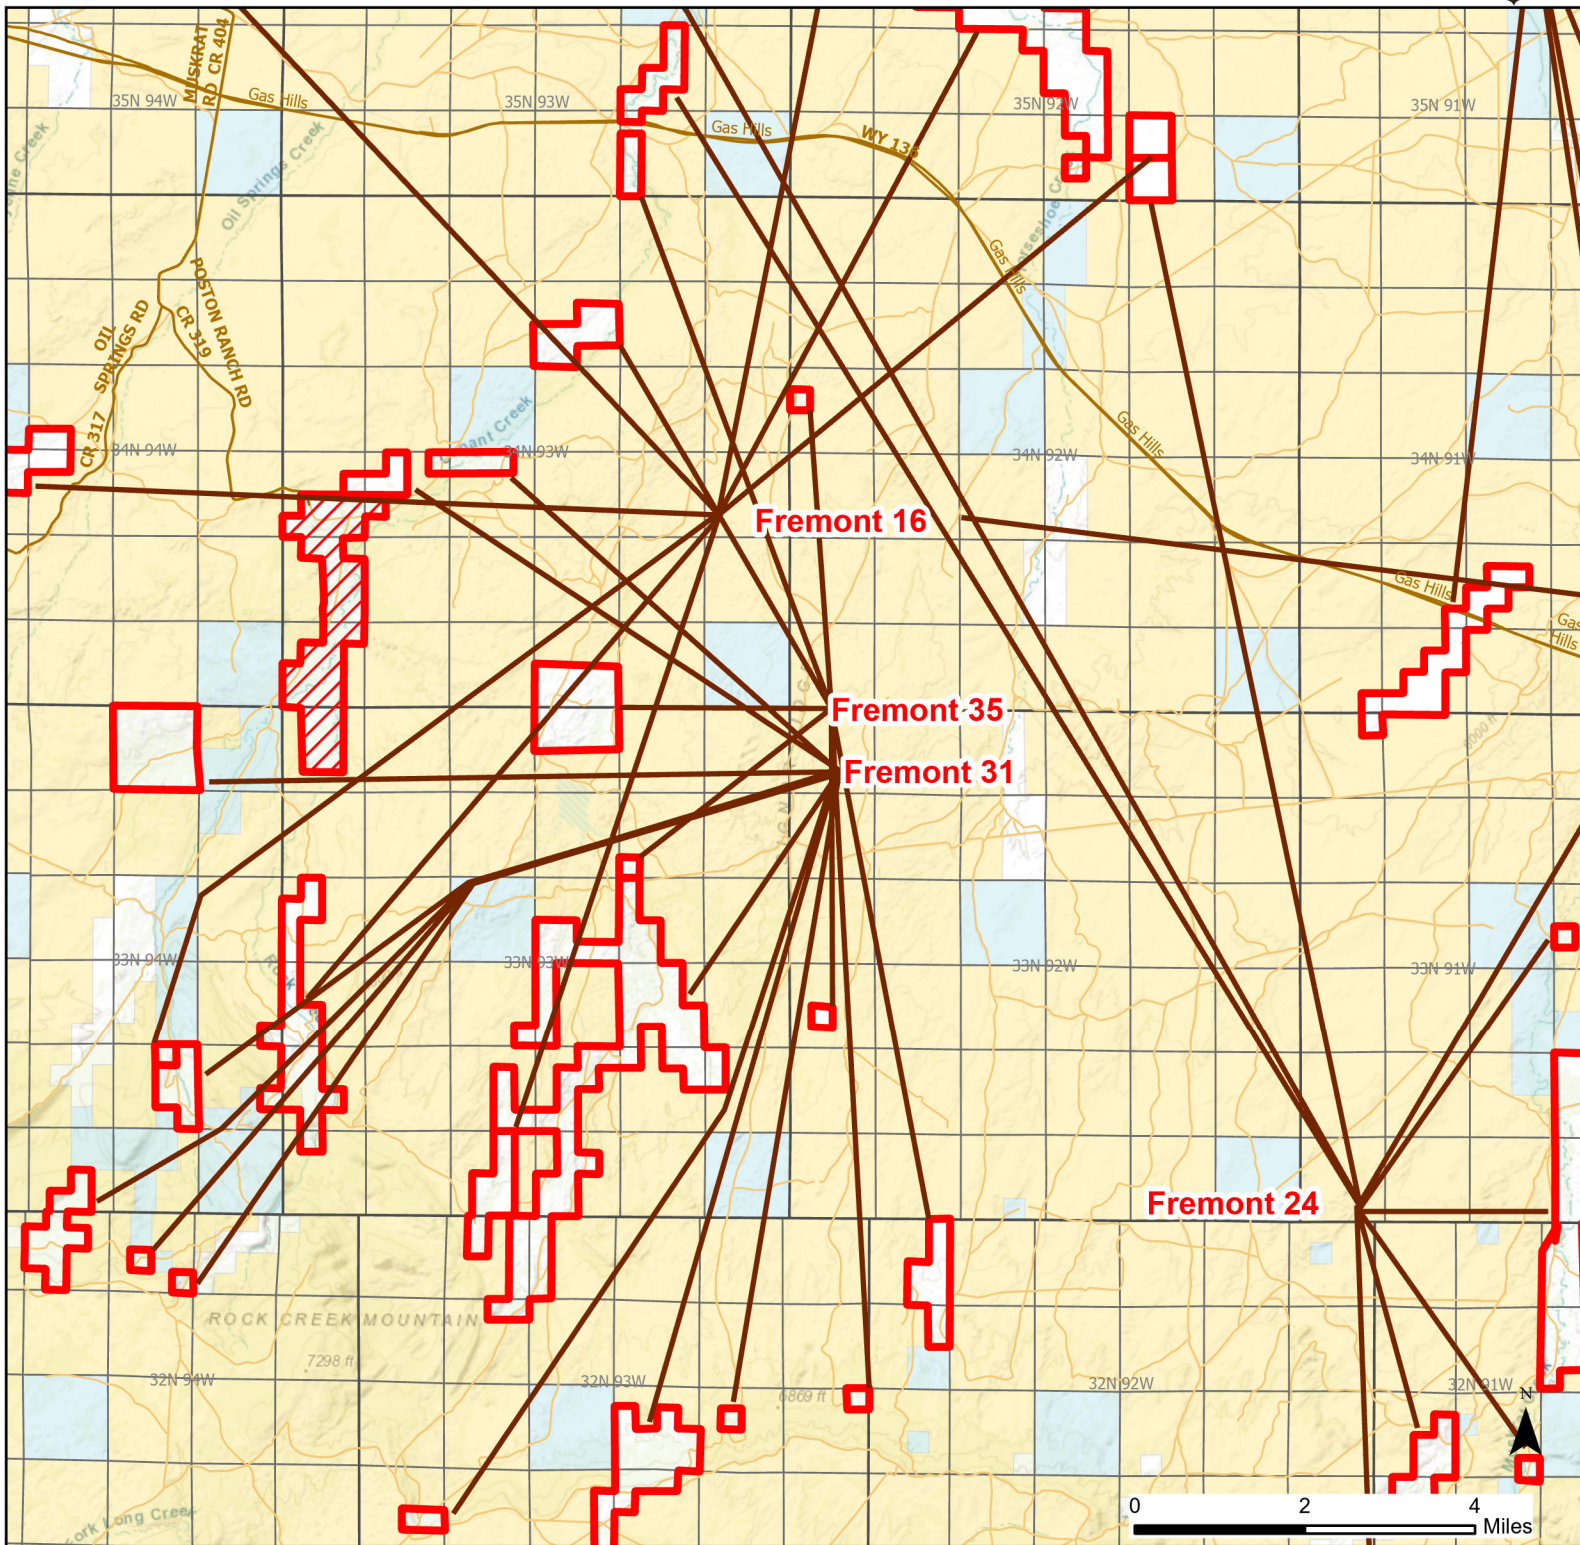

Fremont 35 Walk-in Hunting Area

Access Dates:
8/15 - 3/31
2024 Hunt Season

Parking	Closed Road	Boundary	Limited Range Weapons and Archery	State
Road Closed	WIA Use Only	Archery Only	Other	DOD
Coupon Box	Roads	County Boundaries	CLOSED	BLM
Gate	County Boundaries			Forest Service
Open Road				Wyoming Game & Fish Dept.
Special Conditions Apply				Private

Species allowed to hunt: Antelope, White-tailed Deer, Elk, Rabbit, Predators

Rules: Motorized vehicle access allowed on established roads only. Predator hunting allowed during daylight hours only. White-tailed deer hunting only. No mule deer hunting.

This map is for visual use, assistance and general location only, does not represent a survey, and is not to be used for legal conveyance. Hunt Area boundaries are approximate, consult Game and Fish Hunting Regulations for descriptions and restrictions. Access to these private lands for any commercial activity must be gained by contacting the individual landowner(s) directly.