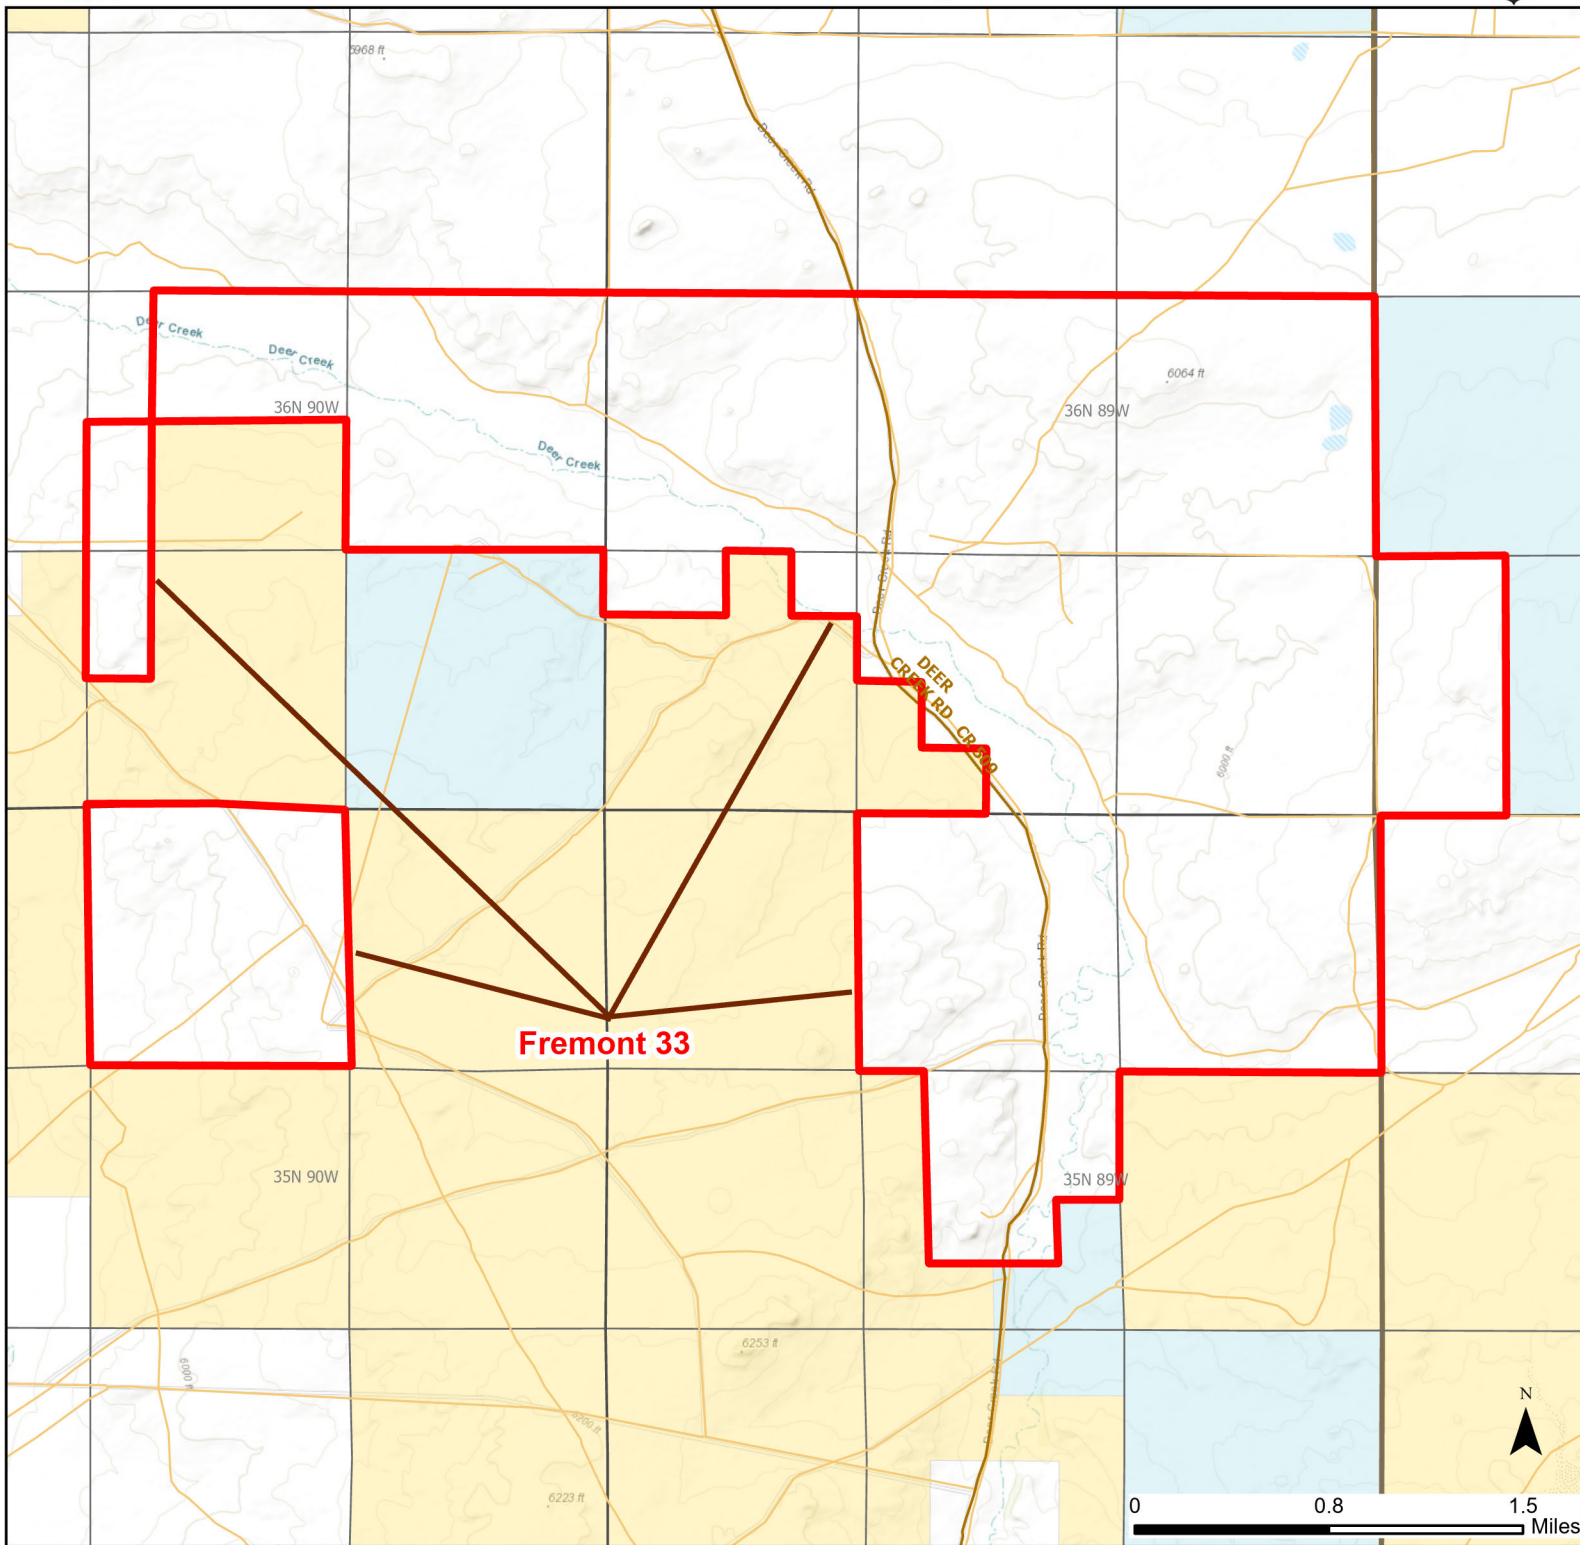

Fremont 33 Walk-in Hunting Area

Access Dates:
08/15 - 02/28
2024 Hunt Season

Parking	Closed Road	Boundary	Limited Range Weapons and Archery	State
Road Closed	WIA Use Only	Archery Only	Other	DOD
Coupon Box	Roads	County Boundaries	CLOSED	BLM
Gate	Open Road			Forest Service
Special Conditions Apply				Wyoming Game & Fish Dept.
				Private

Species allowed to hunt: Rabbit, Antelope, Deer

Rules: Motorized vehicle access allowed on established roads only. Predator hunting allowed during daylight hours only.

This map is for visual use, assistance and general location only, does not represent a survey, and is not to be used for legal conveyance. Hunt Area boundaries are approximate, consult Game and Fish Hunting Regulations for descriptions and restrictions. Access to these private lands for any commercial activity must be gained by contacting the individual landowner(s) directly.