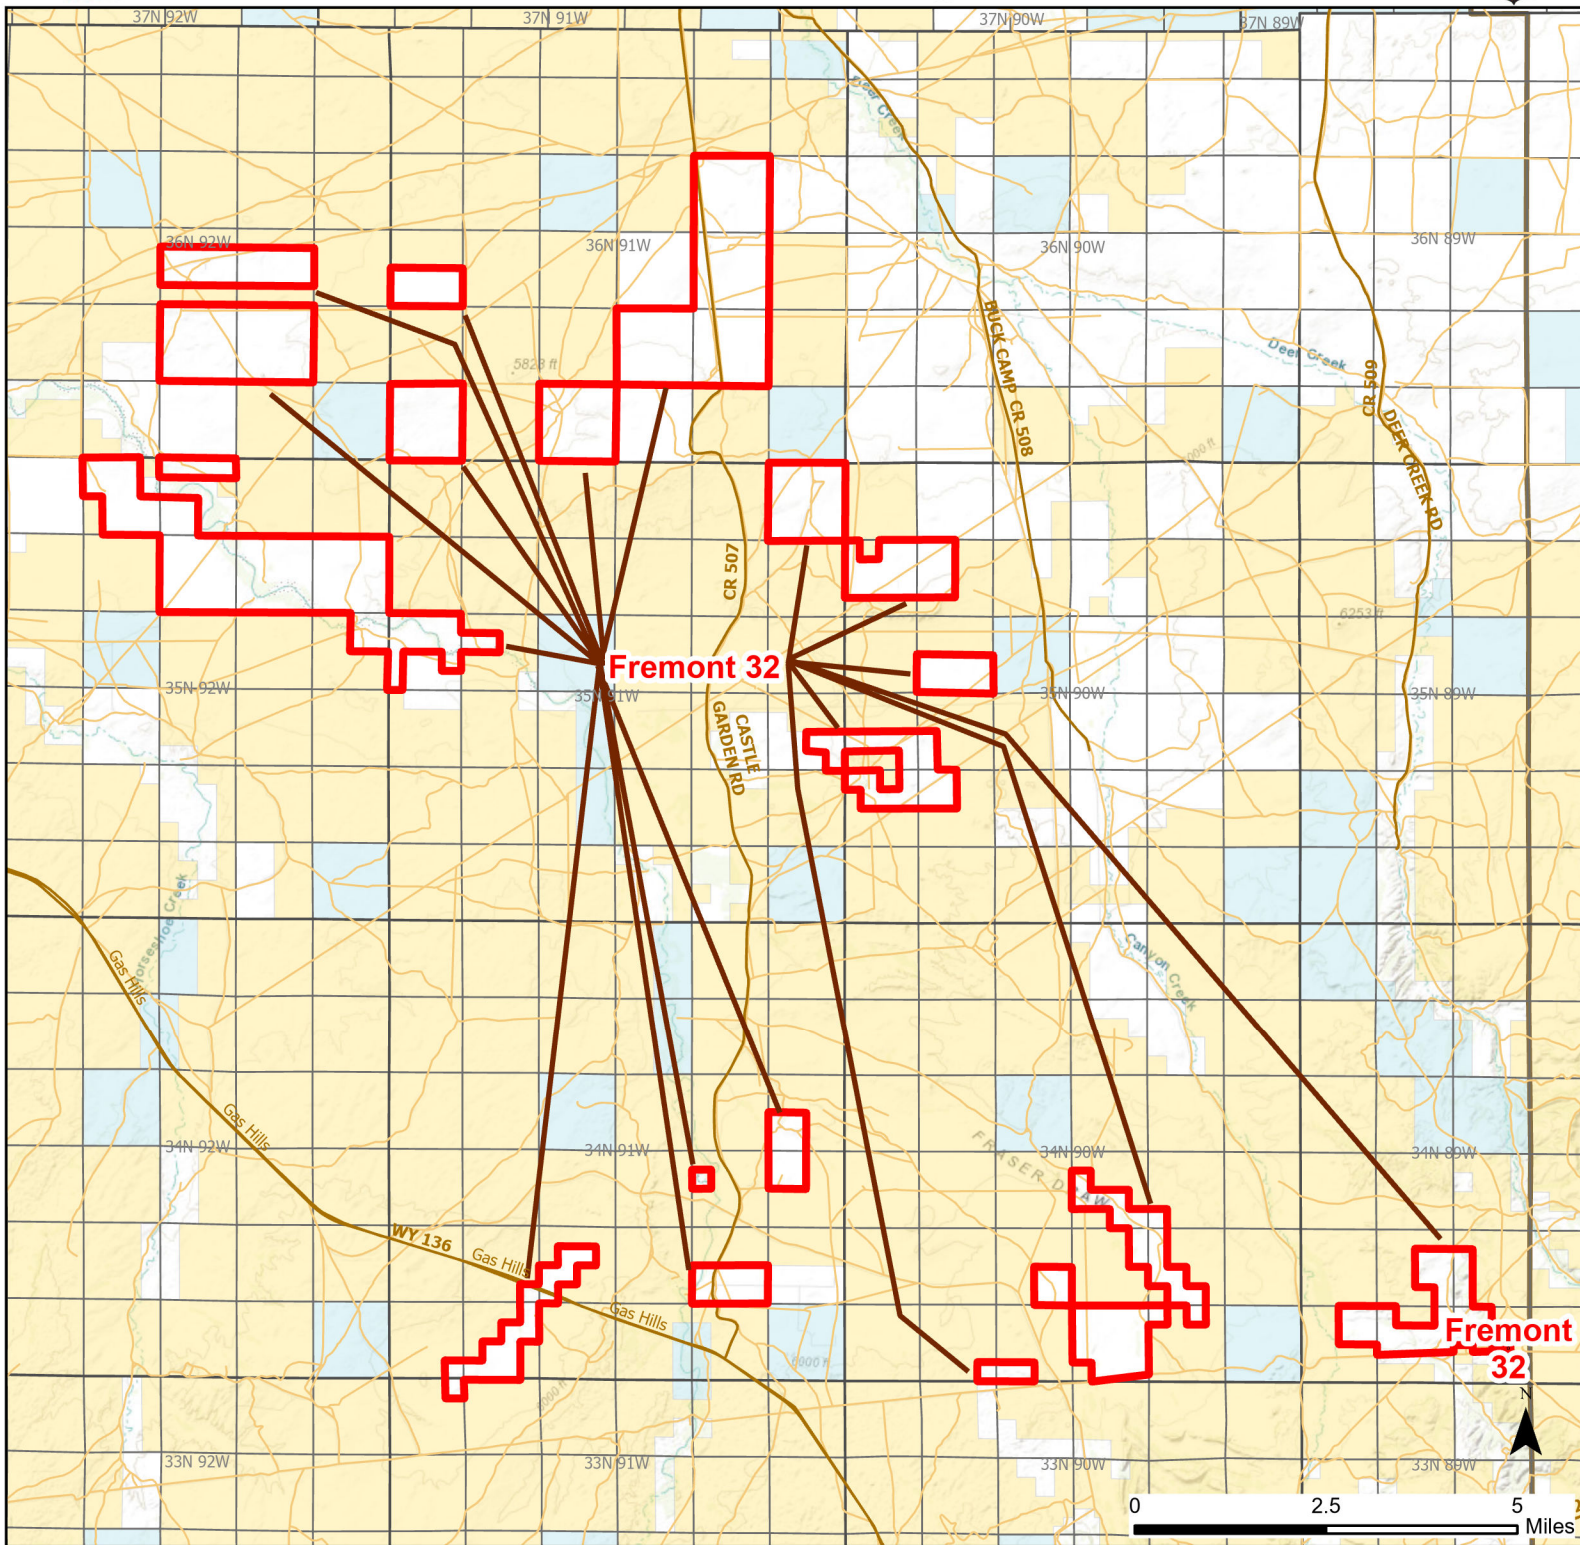

Fremont 32 Walk-in Hunting Area

Access Dates:
08/15 - 01/31
2024 Hunt Season

Parking	Closed Road	Boundary	Limited Range Weapons and Archery	State
Road Closed	WIA Use Only	Archery Only	Other	DOD
Coupon Box	Roads	County Boundaries	CLOSED	BLM
Gate	Open Road			Forest Service
Special Conditions Apply				Wyoming Game & Fish Dept.
				Private

Species allowed to hunt: Partridge, Antelope, Deer, Elk

Rules: Motorized vehicle access allowed on established roads only. Predator hunting allowed during daylight hours only. Mountain lion hunting allowed.

This map is for visual use, assistance and general location only, does not represent a survey, and is not to be used for legal conveyance. Hunt Area boundaries are approximate, consult Game and Fish Hunting Regulations for descriptions and restrictions. Access to these private lands for any commercial activity must be gained by contacting the individual landowner(s) directly.