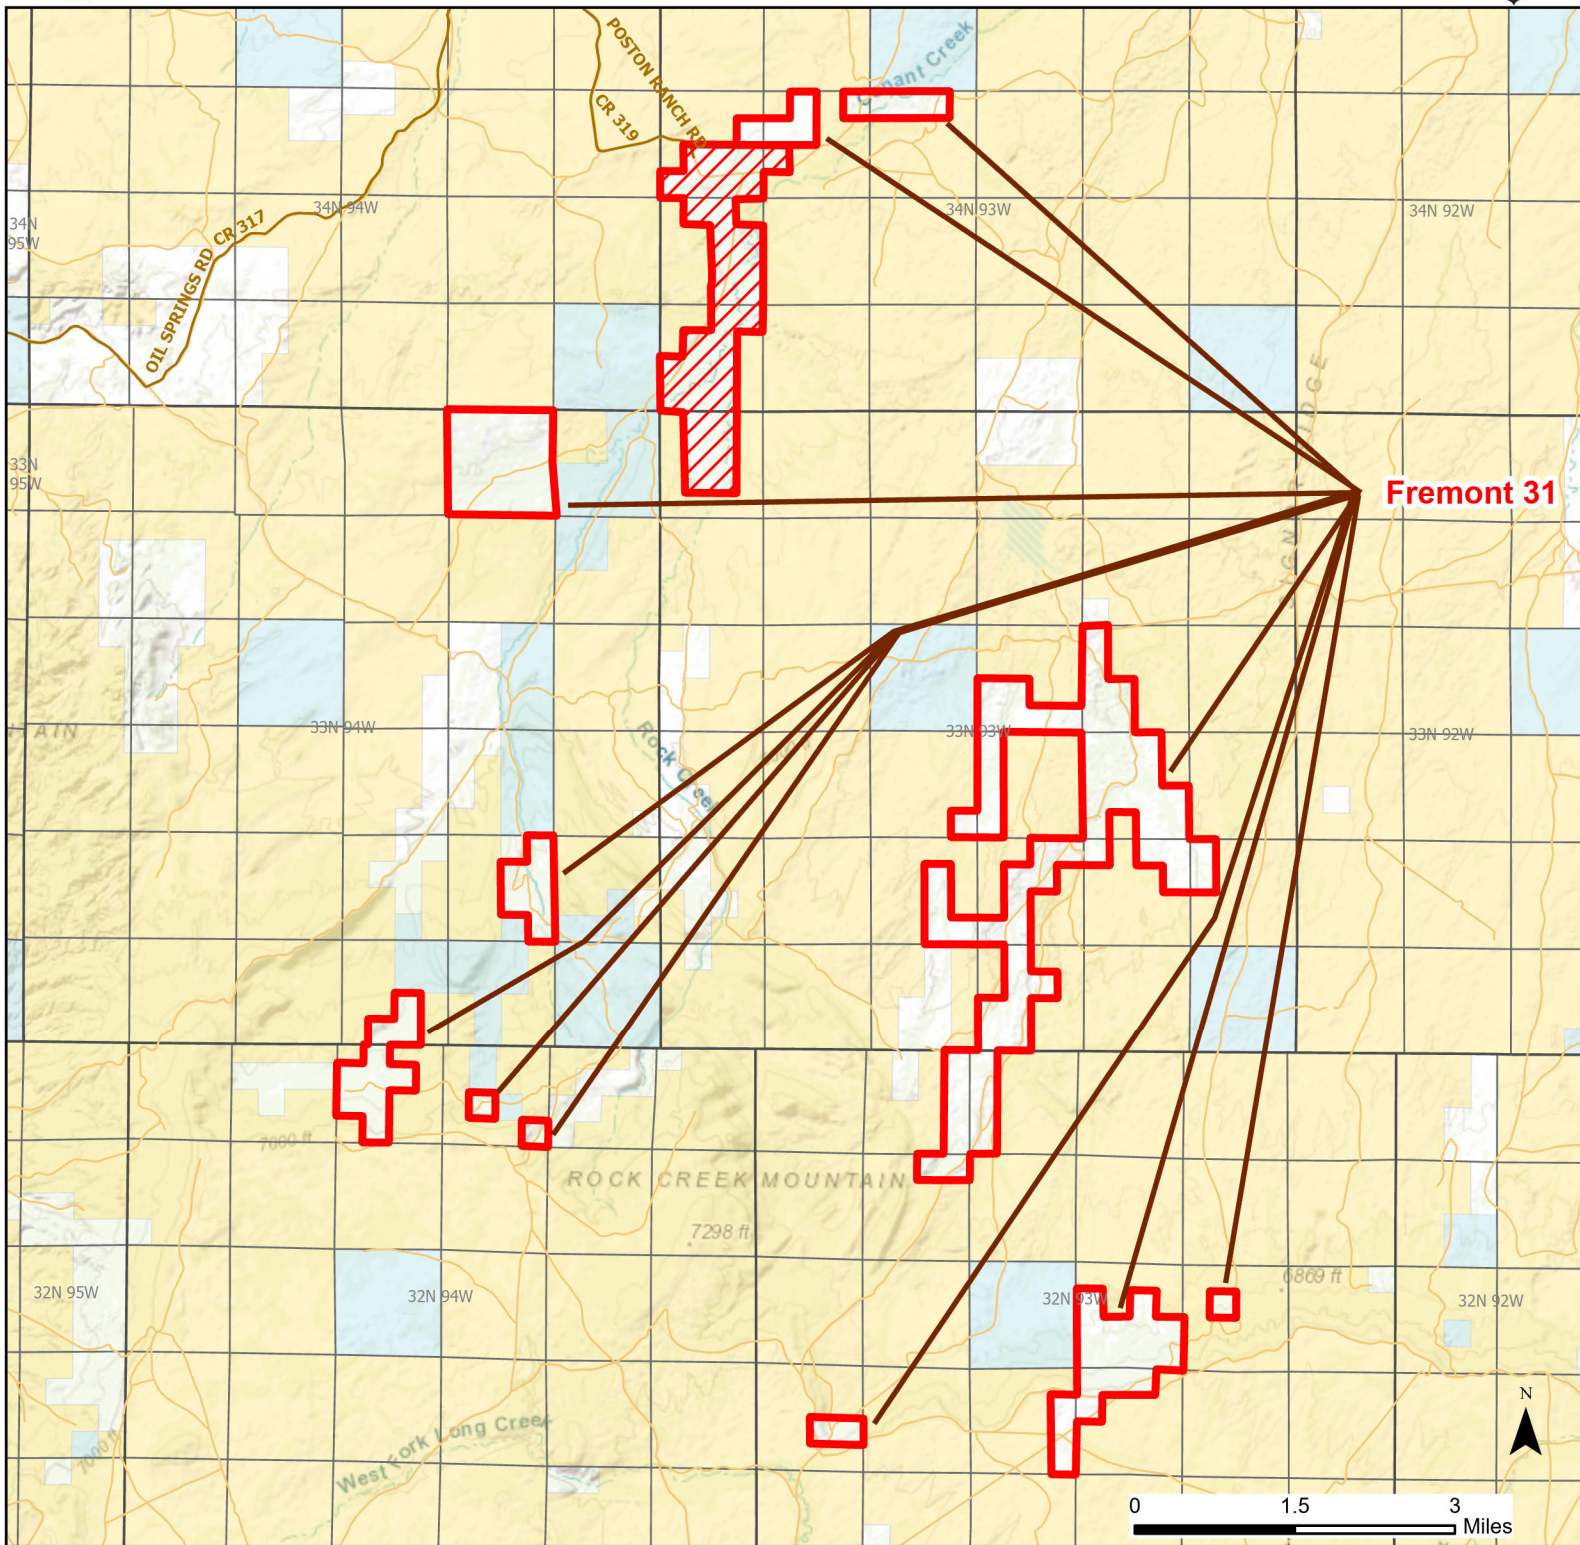

Fremont 31 Walk-in Hunting Area

Access Dates:
08/15 - 03/31
2024 Hunt Season

Parking	Closed Road	Boundary	Limited Range Weapons and Archery	State
Road Closed	WIA Use Only	Archery Only	Other	DOD
Coupon Box	Roads	County Boundaries	CLOSED	BLM
Gate	Open Road			Forest Service
Special Conditions Apply				Wyoming Game & Fish Dept.
				Private

Species allowed to hunt: Partridge, Rabbit, Antelope, Deer, Elk

Rules: Motorized vehicle access allowed on established roads only.

This map is for visual use, assistance and general location only, does not represent a survey, and is not to be used for legal conveyance. Hunt Area boundaries are approximate, consult Game and Fish Hunting Regulations for descriptions and restrictions. Access to these private lands for any commercial activity must be gained by contacting the individual landowner(s) directly.