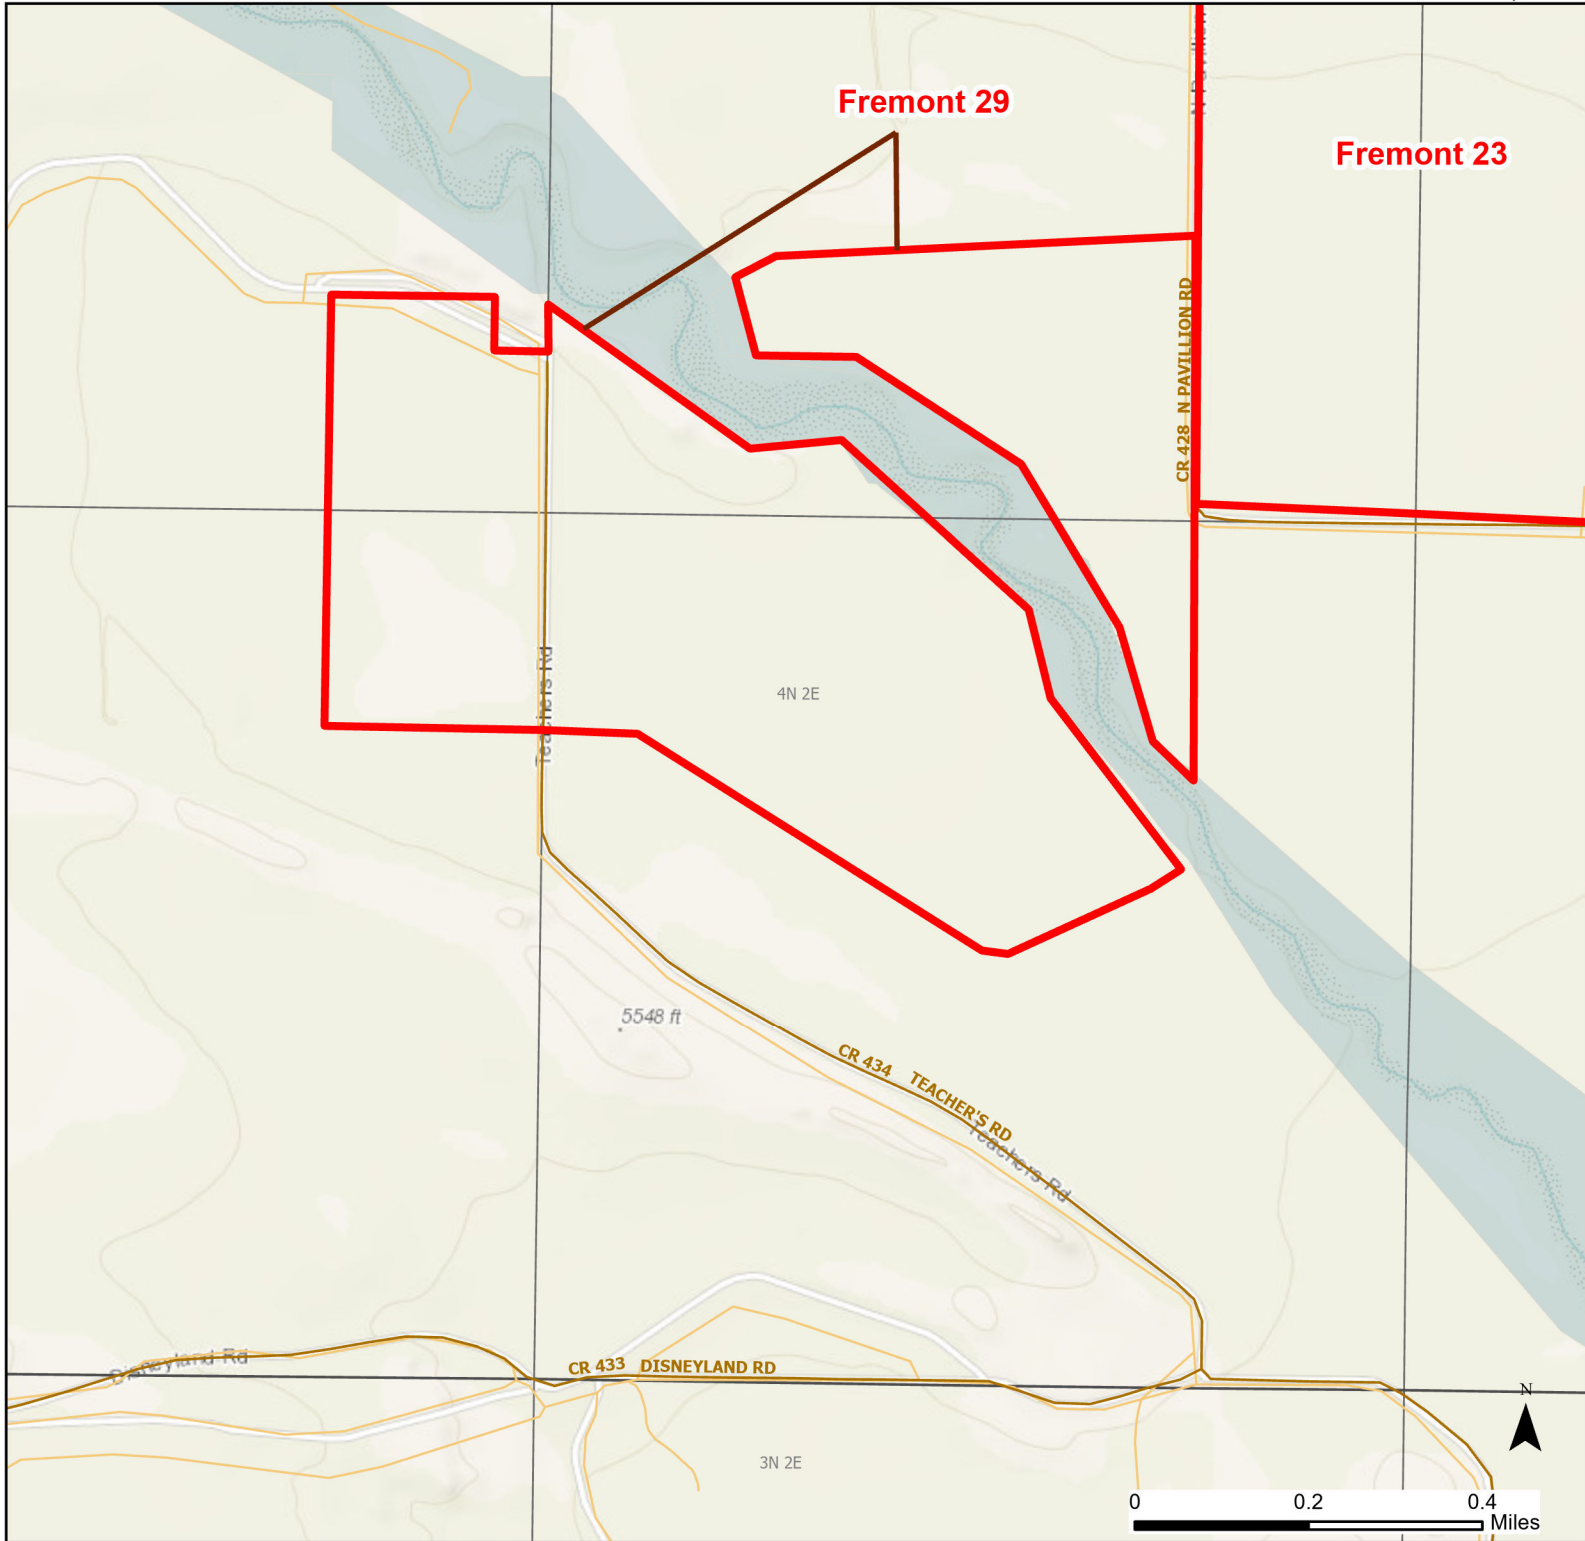

# Fremont 29 Walk-in Hunting Area

Access Dates:  
09/01 - 02/28  
2024 Hunt Season

Parking	Closed Road	Boundary	Limited Range Weapons and Archery	State
Road Closed	WIA Use Only	Archery Only	Other	DOD
Coupon Box	Roads			BLM
Gate	County Boundaries			Forest Service
Open Road				Wyoming Game & Fish Dept.
Special Conditions Apply			CLOSED	Private

Species allowed to hunt: Waterfowl, Pheasant, Deer

Rules: Parking along county road only.

This map is for visual use, assistance and general location only, does not represent a survey, and is not to be used for legal conveyance. Hunt Area boundaries are approximate, consult Game and Fish Hunting Regulations for descriptions and restrictions. Access to these private lands for any commercial activity must be gained by contacting the individual landowner(s) directly.