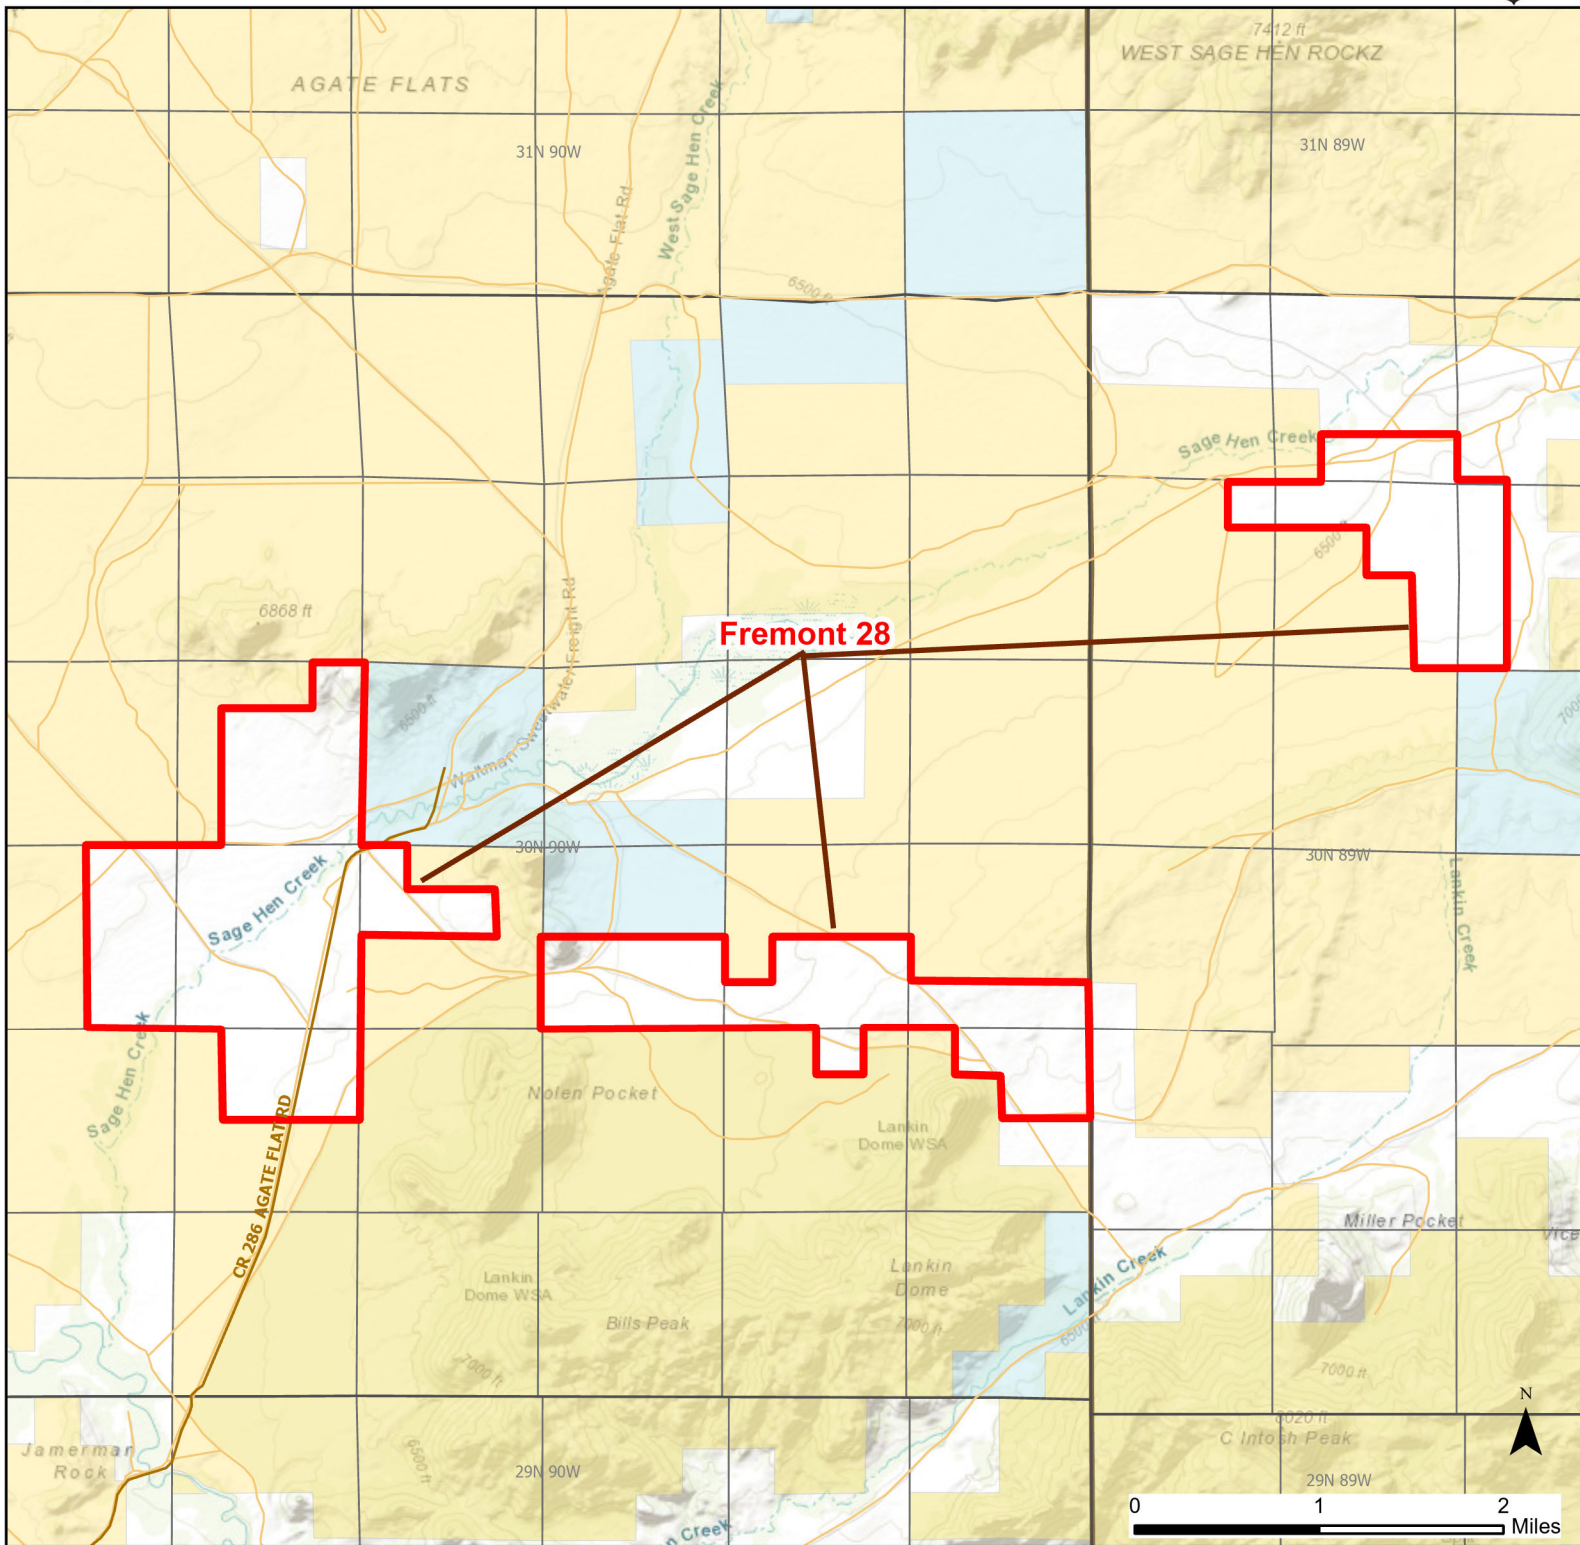

Fremont 28 Walk-in Hunting Area

Access Dates:
08/15 - 02/28
2024 Hunt Season

Parking	Closed Road	Boundary	Limited Range Weapons and Archery	State
Road Closed	WIA Use Only	Archery Only	Other	DOD
Coupon Box	Roads	County Boundaries	CLOSED	BLM
Gate				Forest Service
Open Road				Wyoming Game & Fish Dept.
Special Conditions Apply				Private

Species allowed to hunt: Rabbit, Antelope, Deer, Elk

Rules: Motorized vehicle access allowed on established roads only. Predator hunting allowed during daylight hours only. Mountain lion hunting allowed.

This map is for visual use, assistance and general location only, does not represent a survey, and is not to be used for legal conveyance. Hunt Area boundaries are approximate, consult Game and Fish Hunting Regulations for descriptions and restrictions. Access to these private lands for any commercial activity must be gained by contacting the individual landowner(s) directly.