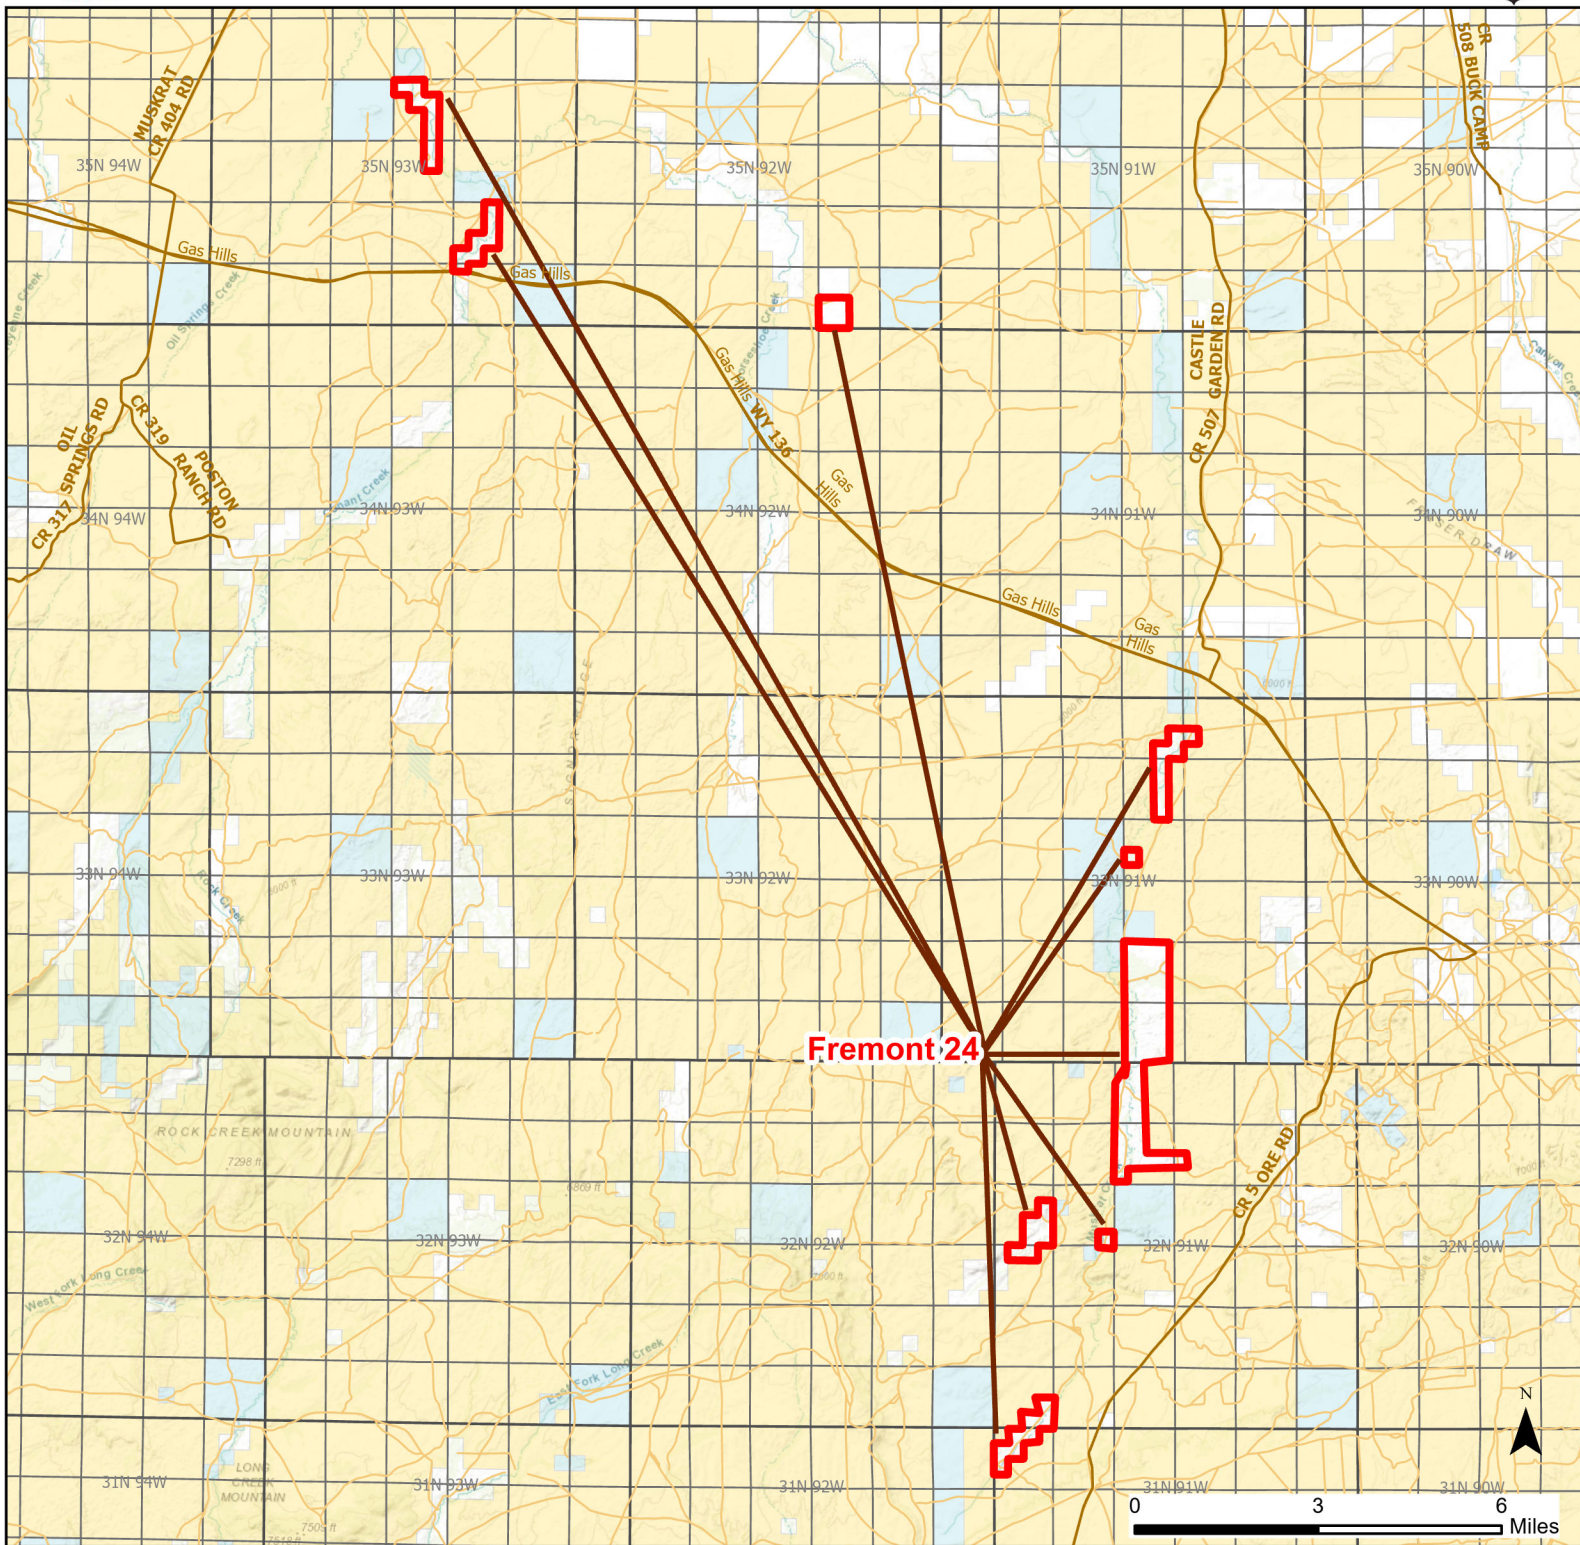

# Fremont 24 Walk-in Hunting Area

Access Dates:  
08/15 - 02/28  
2024 Hunt Season

Parking	Closed Road	Boundary	Limited Range Weapons and Archery	State
Road Closed	WIA Use Only	Archery Only	Other	DOD
Coupon Box	Roads			BLM
Gate	County Boundaries			Forest Service
Open Road				Wyoming Game & Fish Dept.
Special Conditions Apply			CLOSED	Private

Species allowed to hunt: Rabbit, Antelope, Deer, Elk

Rules: Motorized vehicle access allowed on established roads only. Predator hunting allowed during daylight hours only.

This map is for visual use, assistance and general location only, does not represent a survey, and is not to be used for legal conveyance. Hunt Area boundaries are approximate, consult Game and Fish Hunting Regulations for descriptions and restrictions. Access to these private lands for any commercial activity must be gained by contacting the individual landowner(s) directly.