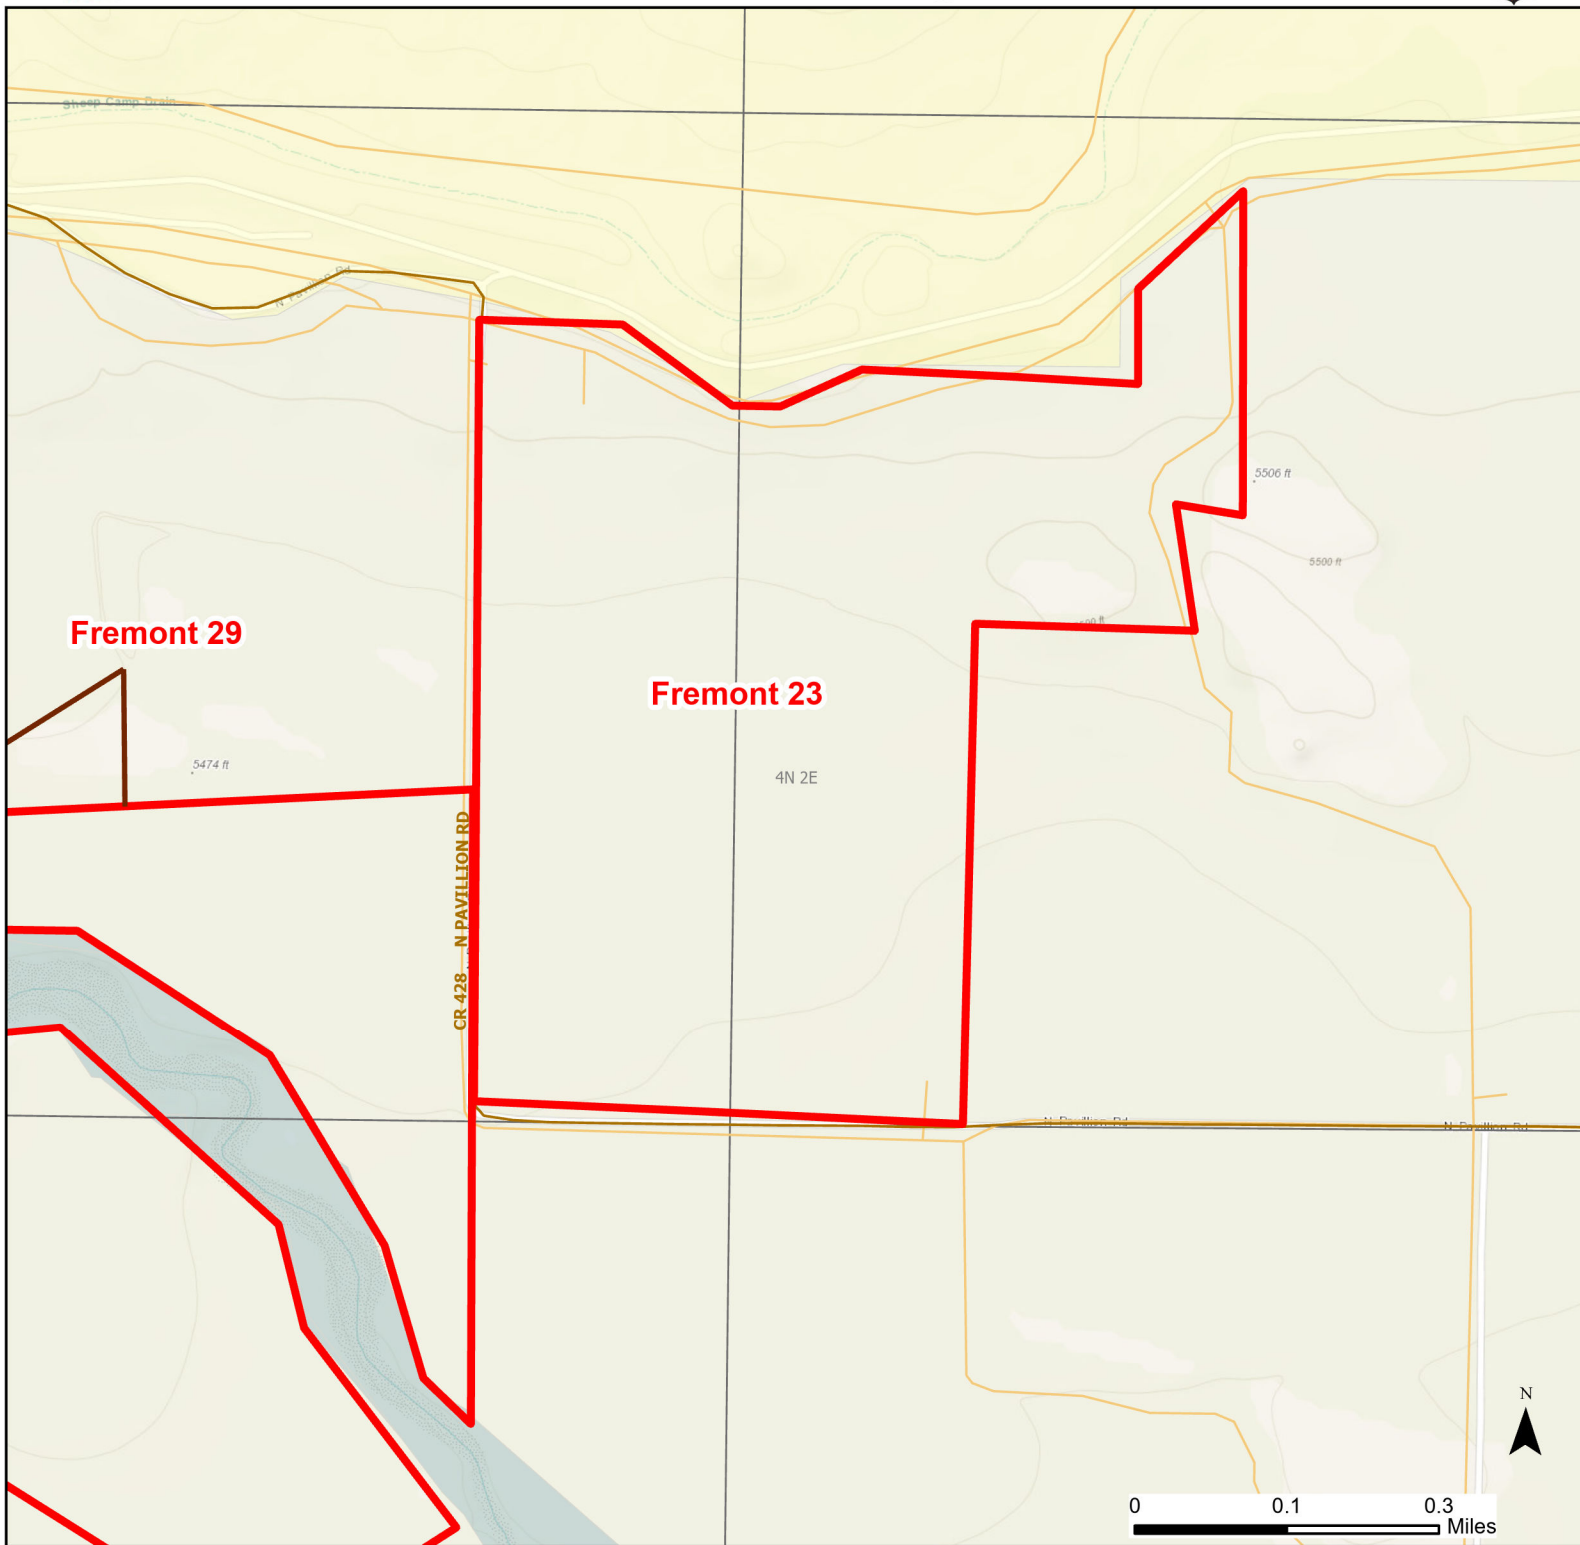

Fremont 23 Walk-in Hunting Area

Access Dates:
09/01 - 02/28
2024 Hunt Season

Parking	Closed Road	Boundary	Limited Range Weapons and Archery	State
Road Closed	WIA Use Only	Archery Only	Other	DOD
Coupon Box	Roads			BLM
Gate	County Boundaries			Forest Service
Open Road			CLOSED	Wyoming Game & Fish Dept.
Special Conditions Apply				Private

Species allowed to hunt: Waterfowl, Pheasant, Deer

Rules: Predator hunting allowed during daylight hours only.

This map is for visual use, assistance and general location only, does not represent a survey, and is not to be used for legal conveyance. Hunt Area boundaries are approximate, consult Game and Fish Hunting Regulations for descriptions and restrictions. Access to these private lands for any commercial activity must be gained by contacting the individual landowner(s) directly.