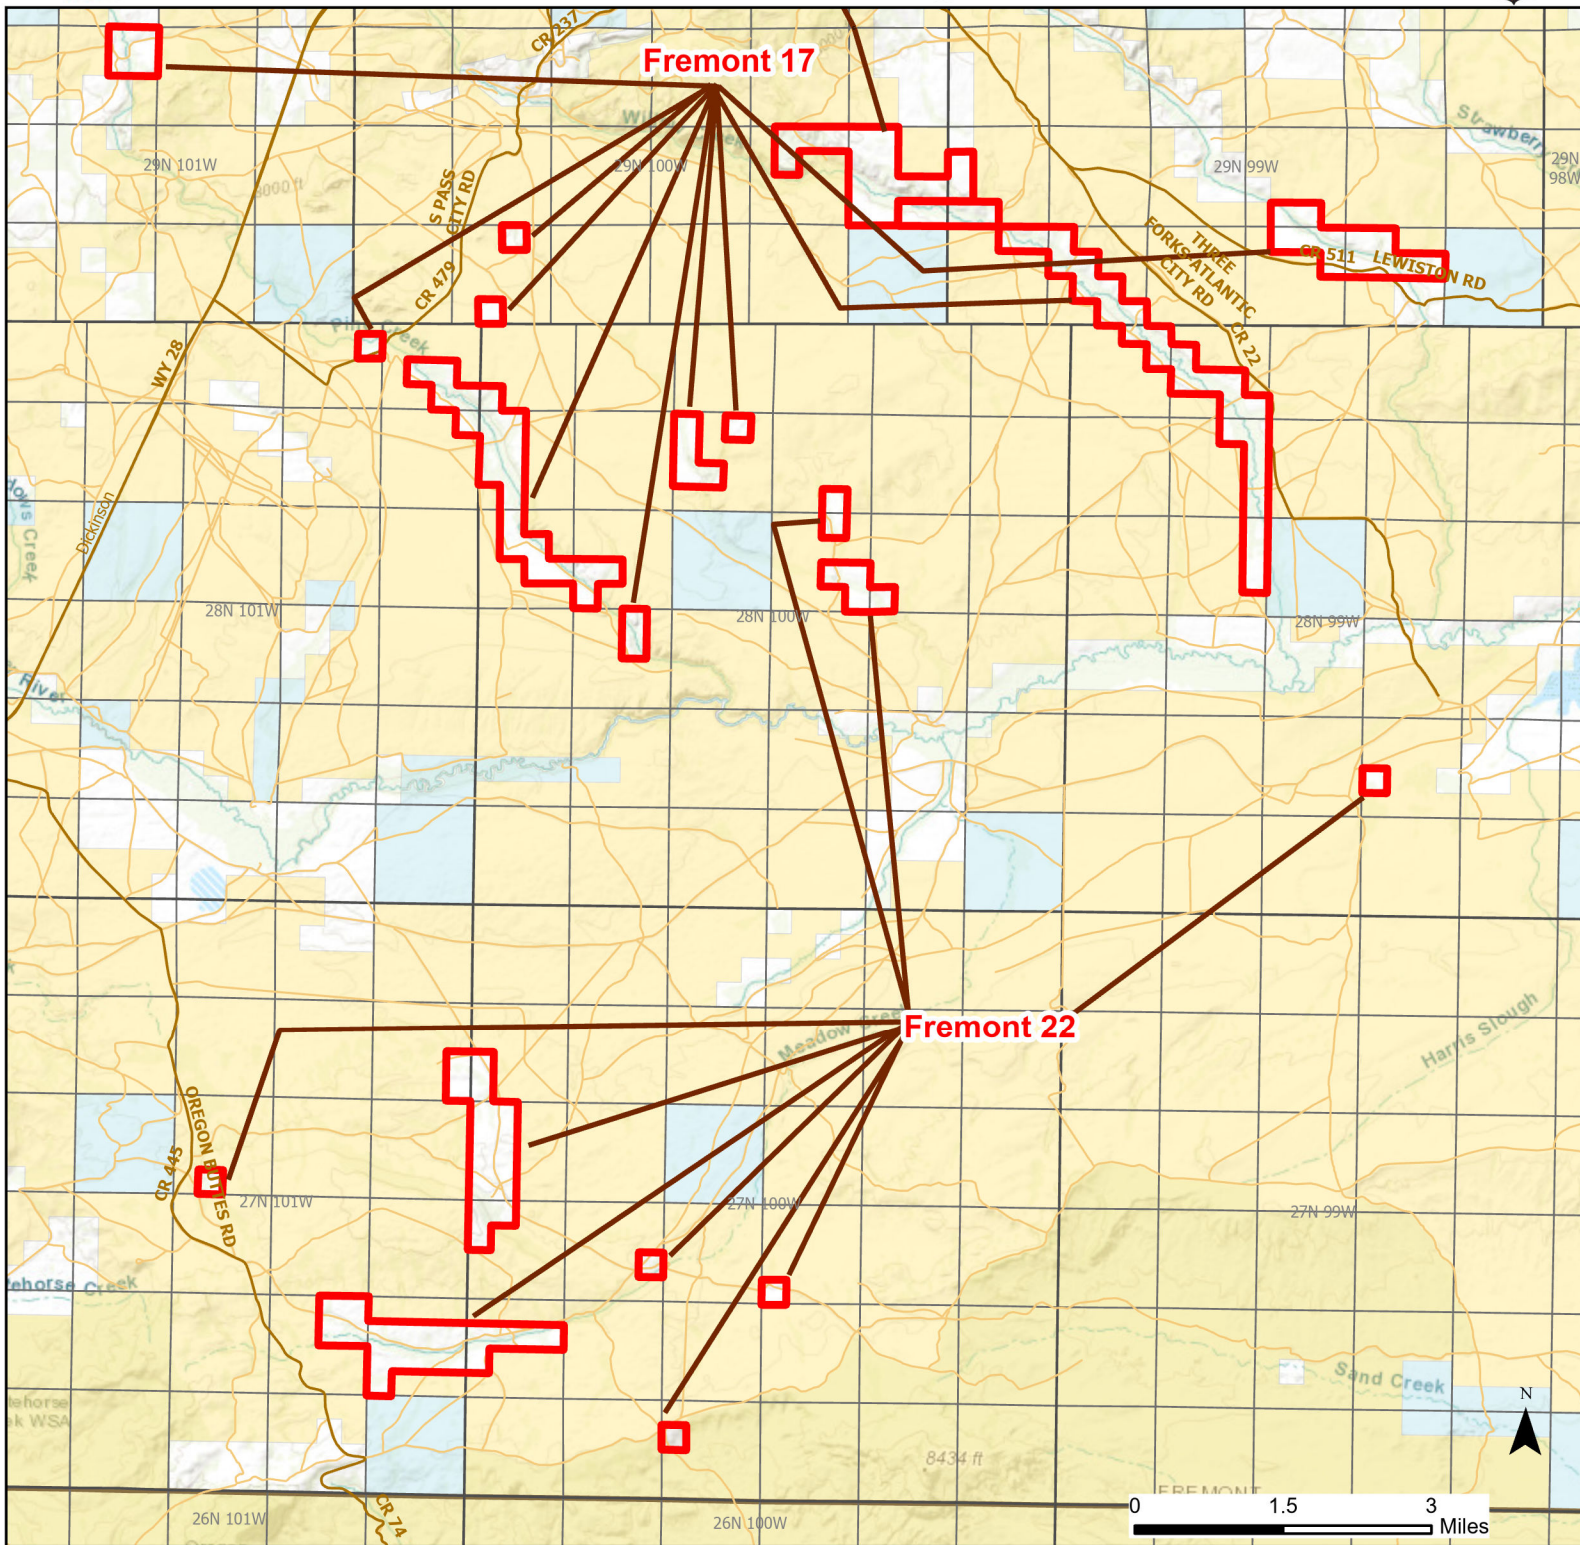

# Fremont 22 Walk-in Hunting Area

Access Dates:  
08/15 - 12/31  
2024 Hunt Season

Parking	Closed Road	Boundary	Limited Range Weapons and Archery	State
Road Closed	WIA Use Only	Archery Only	Other	DOD
Coupon Box	Roads	County Boundaries	CLOSED	BLM
Gate	Open Road			Forest Service
Special Conditions Apply				Wyoming Game & Fish Dept.
				Private

Species allowed to hunt: Antelope, Deer, Elk

Rules: Motorized vehicle access allowed on established roads only.

This map is for visual use, assistance and general location only, does not represent a survey, and is not to be used for legal conveyance. Hunt Area boundaries are approximate, consult Game and Fish Hunting Regulations for descriptions and restrictions. Access to these private lands for any commercial activity must be gained by contacting the individual landowner(s) directly.