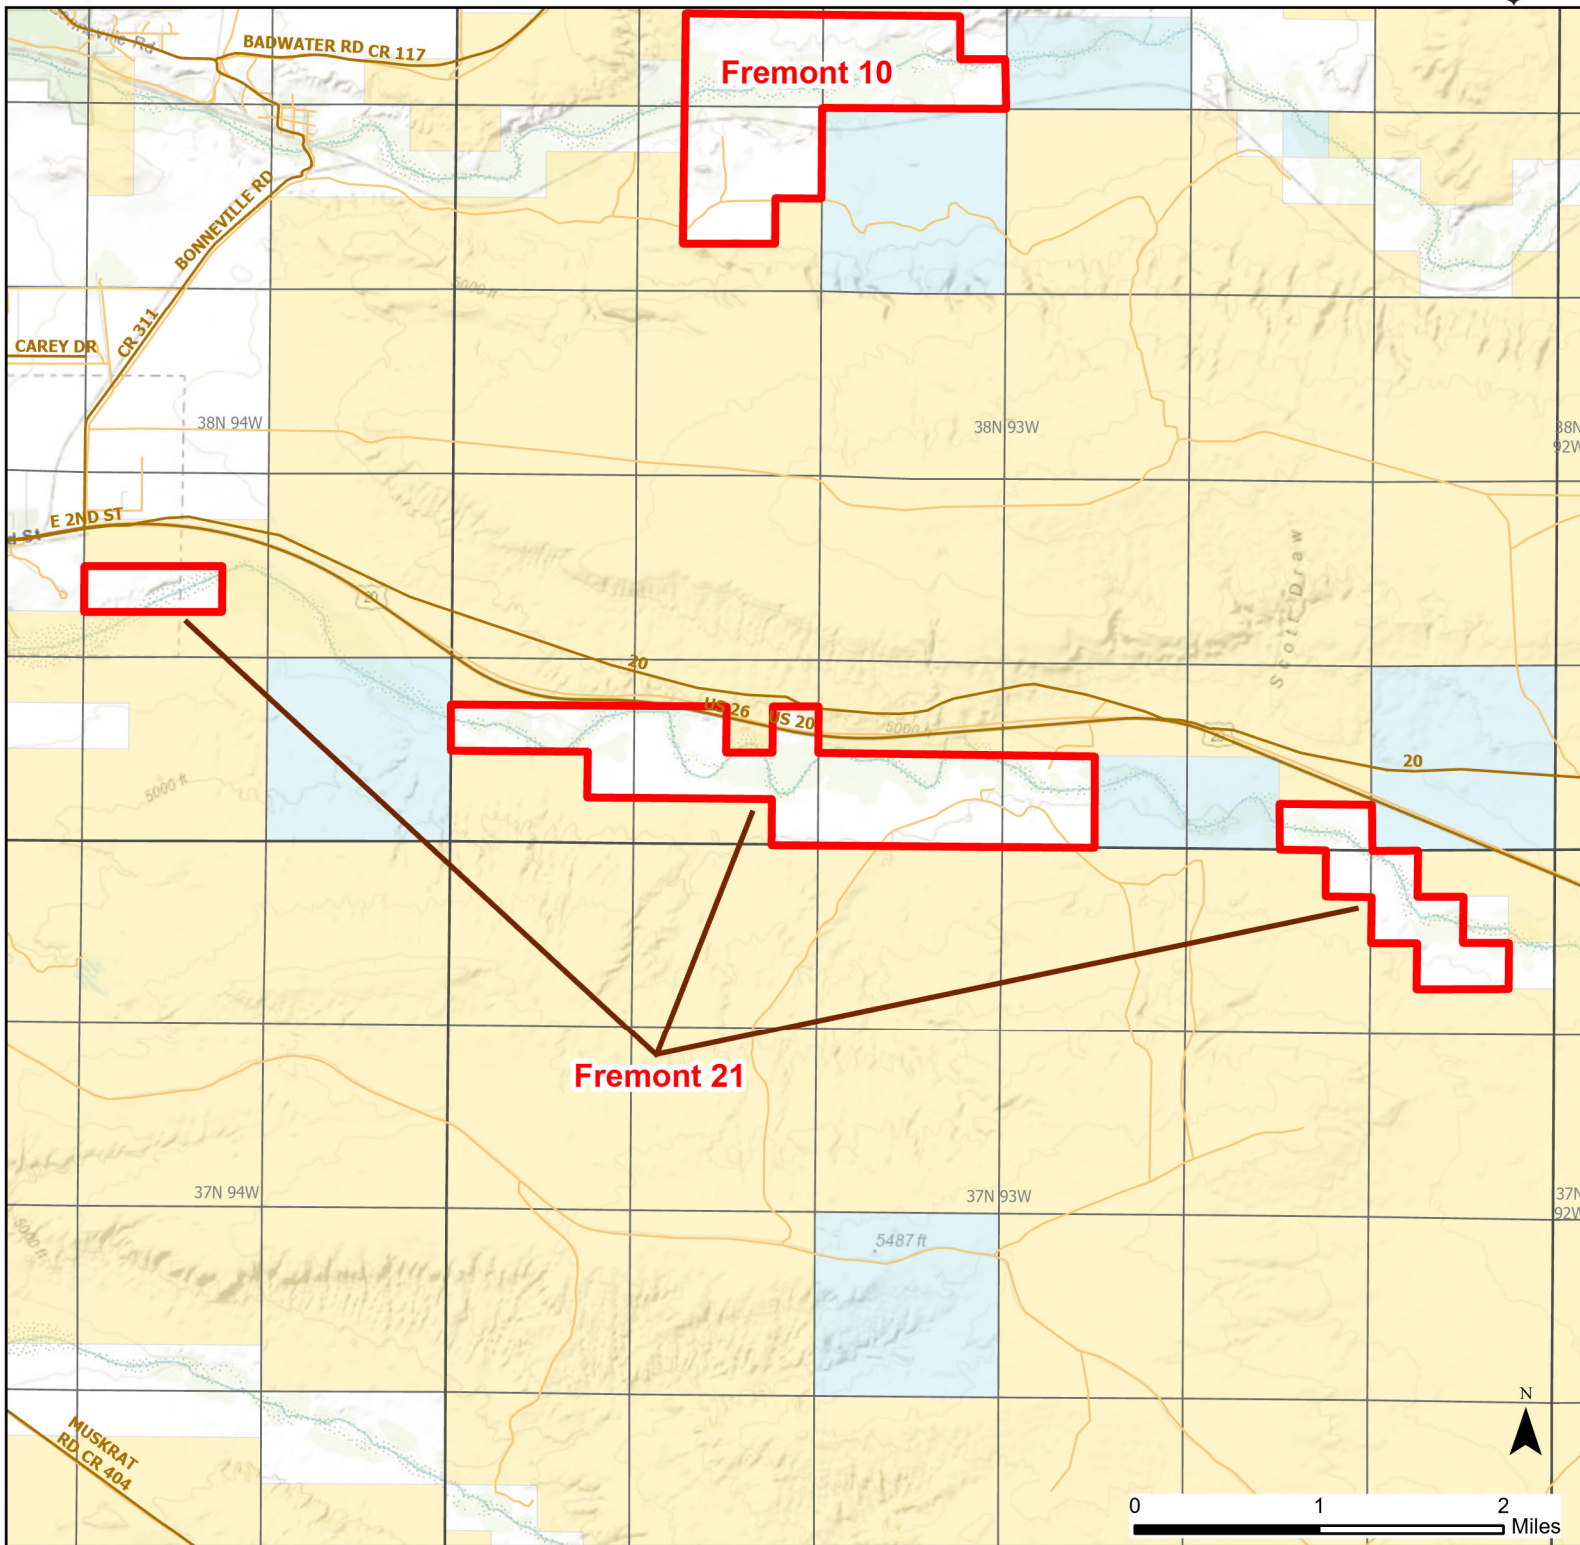

Fremont 21 Walk-in Hunting Area

Access Dates:
08/15 - 02/28
2024 Hunt Season

Parking	Closed Road	Boundary	Limited Range Weapons and Archery	State
Road Closed	WIA Use Only	Archery Only	Other	DOD
Coupon Box	Roads			BLM
Gate	County Boundaries			Forest Service
Open Road			CLOSED	Wyoming Game & Fish Dept.
Special Conditions Apply				Private

Species allowed to hunt: Rabbit, Antelope, Deer

Rules: Predator hunting allowed during daylight hours only.

This map is for visual use, assistance and general location only, does not represent a survey, and is not to be used for legal conveyance. Hunt Area boundaries are approximate, consult Game and Fish Hunting Regulations for descriptions and restrictions. Access to these private lands for any commercial activity must be gained by contacting the individual landowner(s) directly.