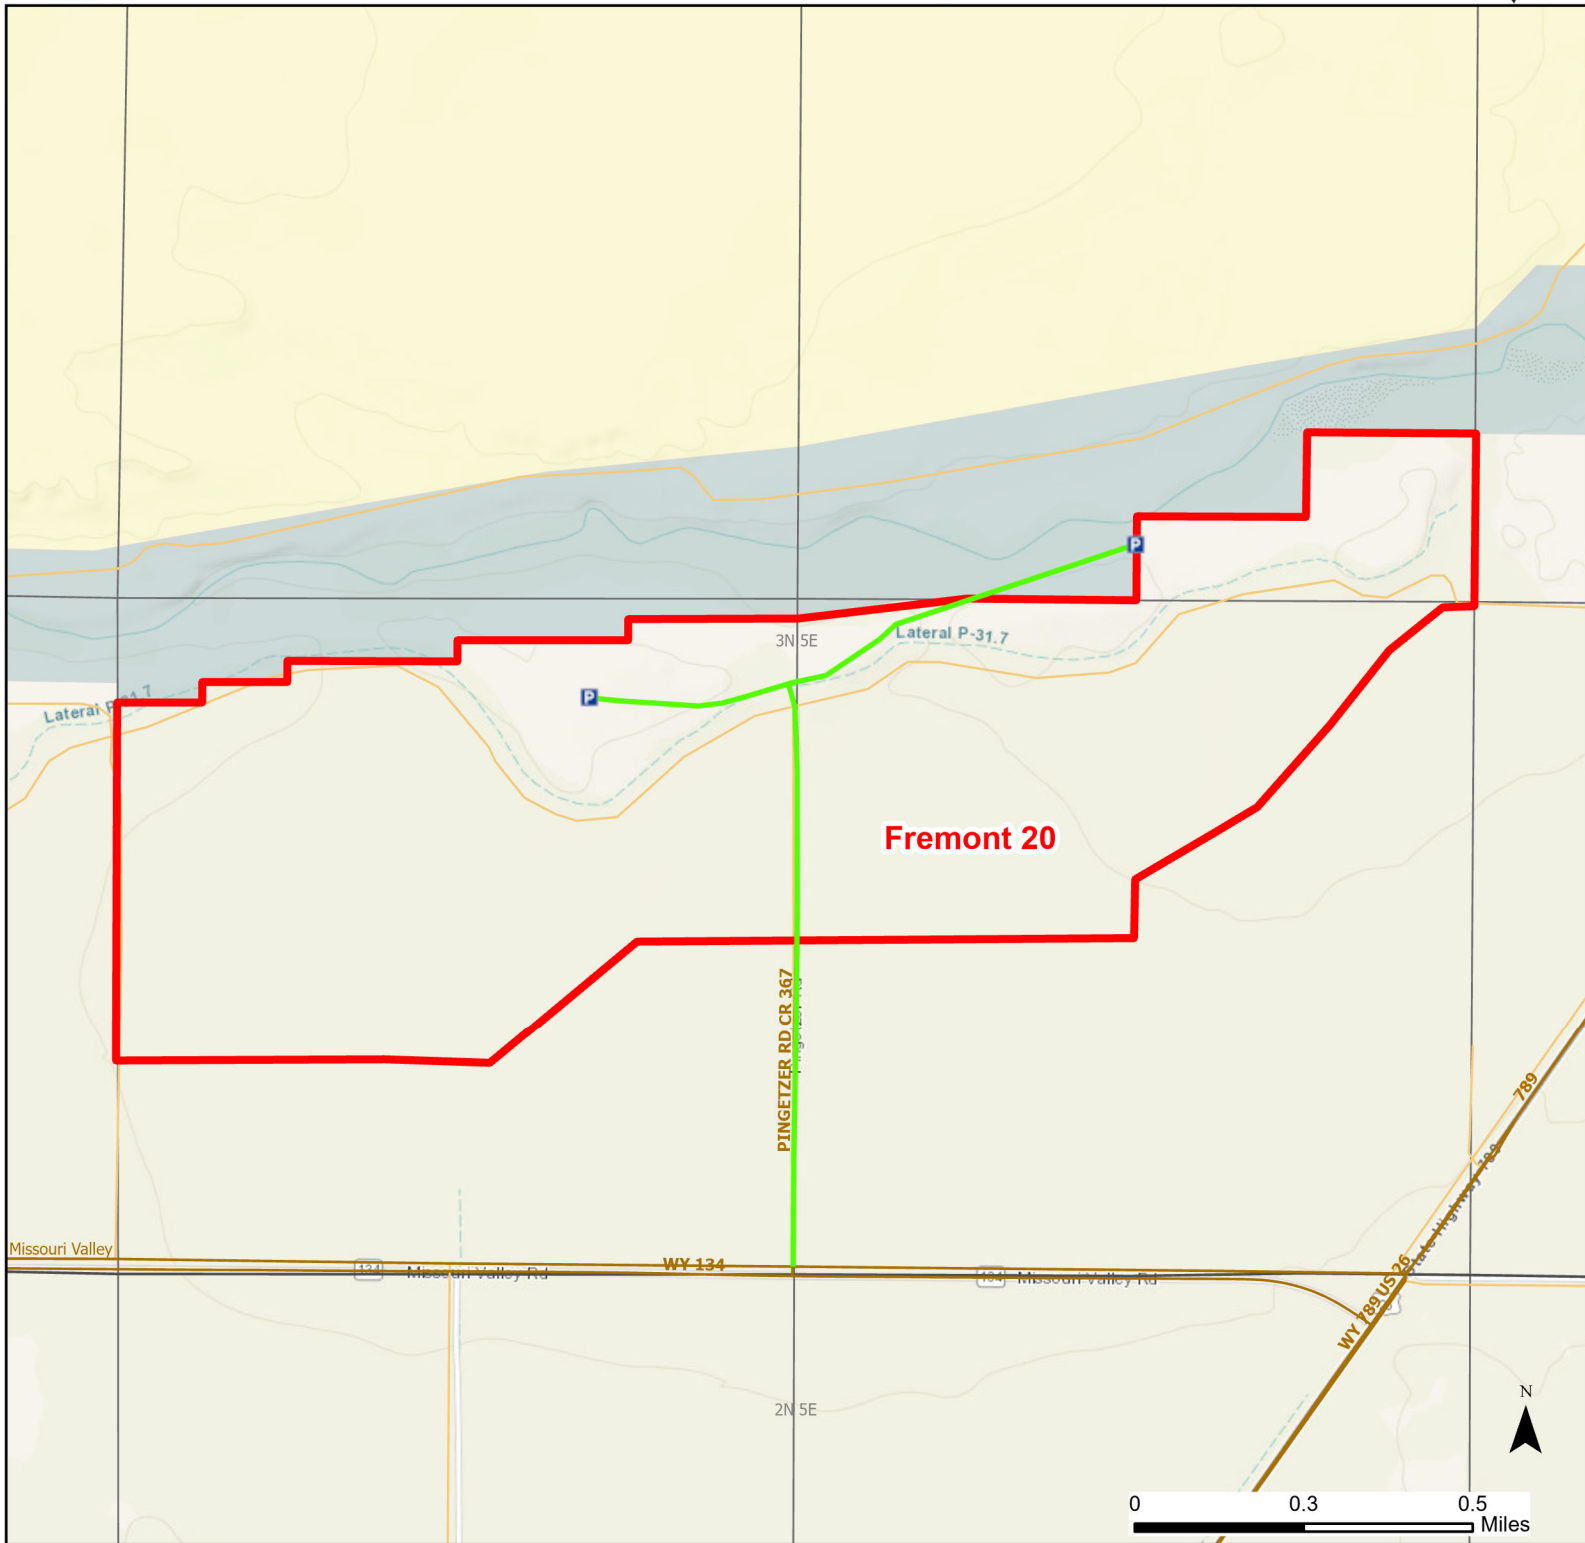

Fremont 20 Walk-in Hunting Area

Access Dates:
10/01 - 11/30
2024 Hunt Season

Parking	Closed Road	Boundary	Limited Range Weapons and Archery	State
Road Closed	WIA Use Only	Archery Only	Other	DOD
Coupon Box	Roads	County Boundaries	CLOSED	BLM
Gate	Open Road			Forest Service
Special Conditions Apply				Wyoming Game & Fish Dept.
				Private

Species allowed to hunt: Deer

Rules: Motorized vehicle access limited to designated roads only. Designated roads are marked with a white arrow.

This map is for visual use, assistance and general location only, does not represent a survey, and is not to be used for legal conveyance. Hunt Area boundaries are approximate, consult Game and Fish Hunting Regulations for descriptions and restrictions. Access to these private lands for any commercial activity must be gained by contacting the individual landowner(s) directly.