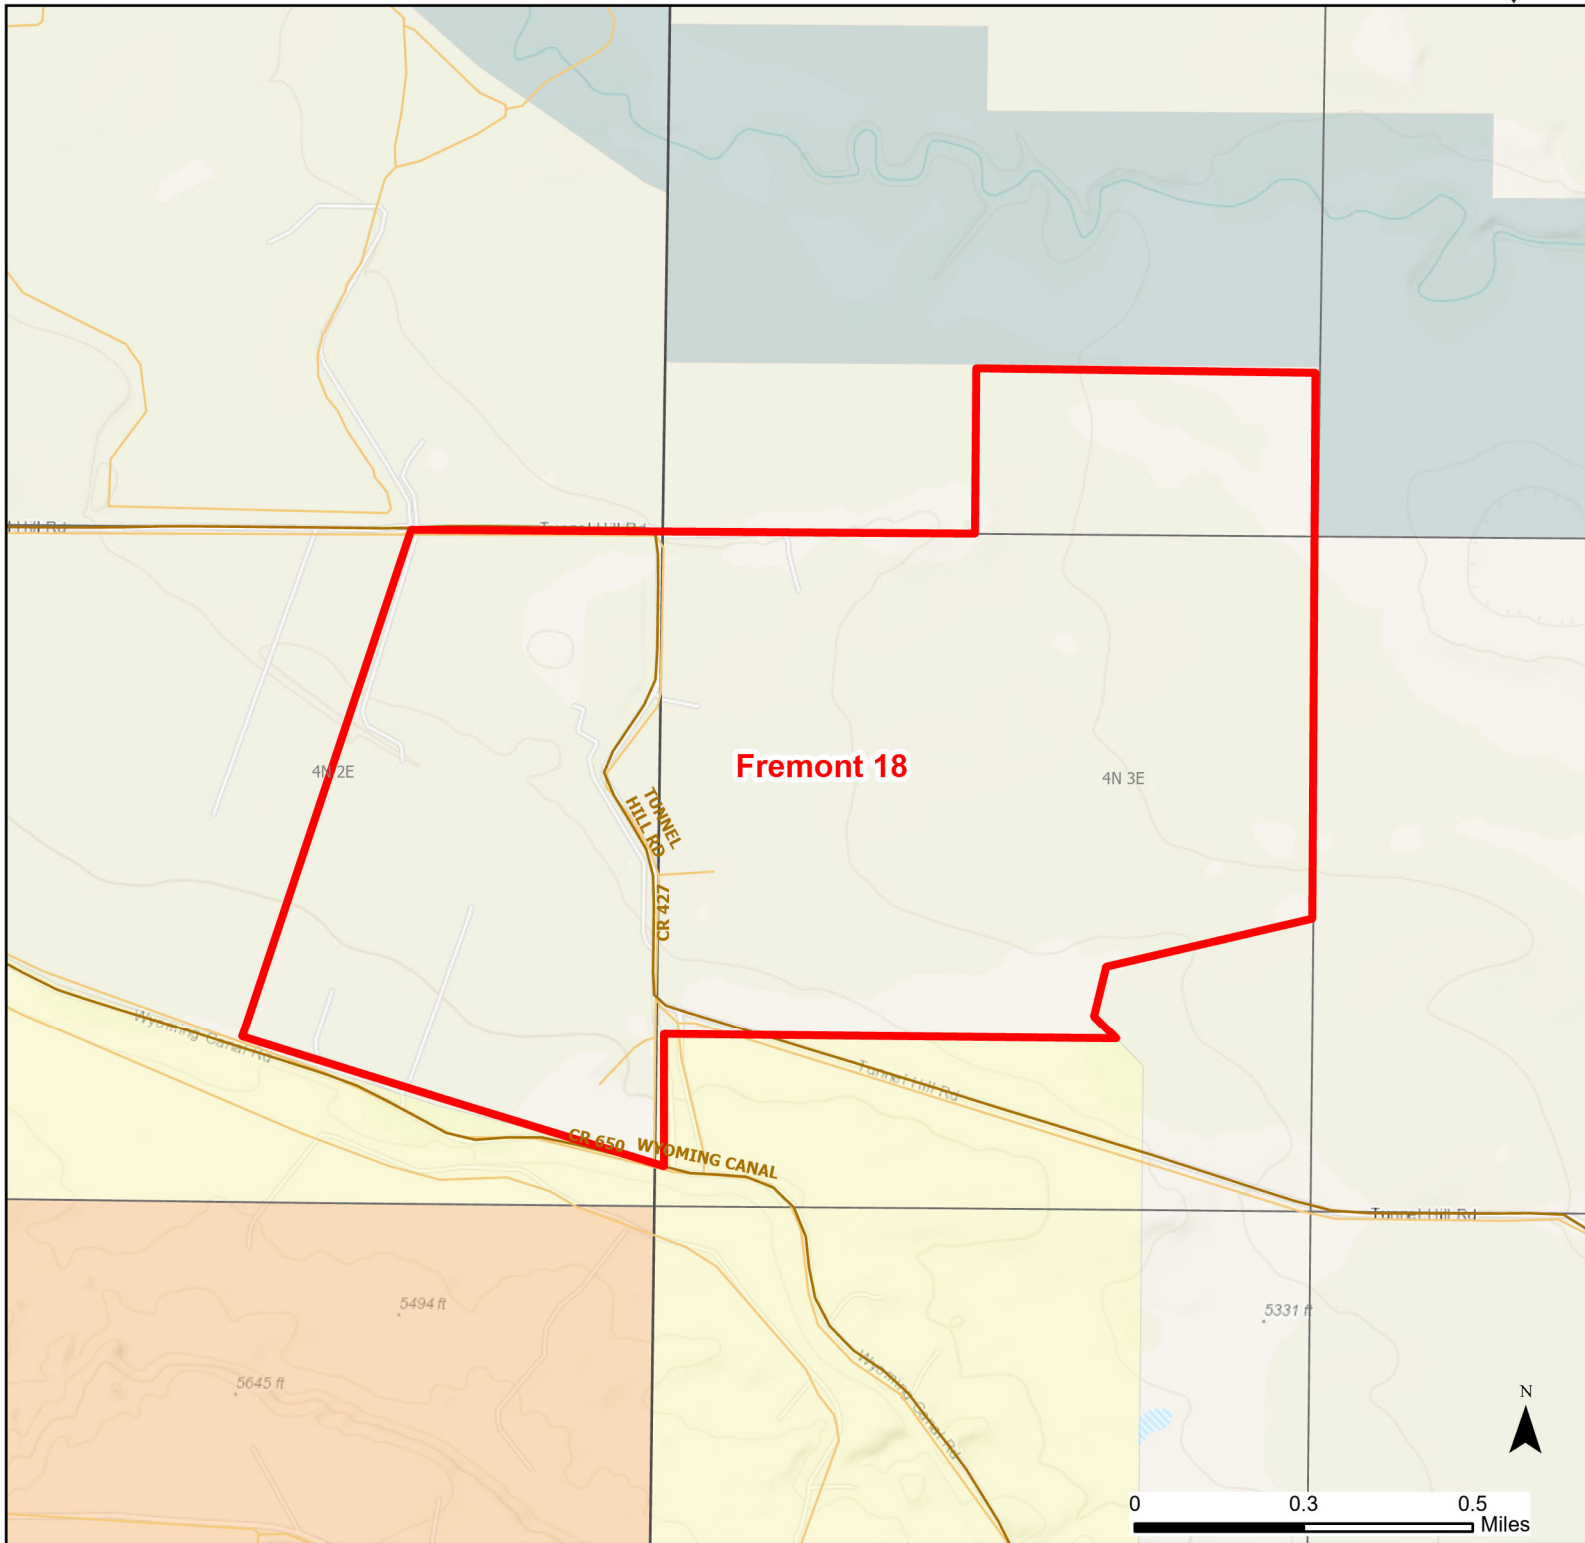

Fremont 18 Walk-in Hunting Area

Access Dates:
08/15 - 02/28
2024 Hunt Season

Parking	Closed Road	Boundary	Limited Range Weapons and Archery	State
Road Closed	WIA Use Only	Archery Only	Other	DOD
Coupon Box	Roads			BLM
Gate	County Boundaries			Forest Service
Open Road			CLOSED	Wyoming Game & Fish Dept.
Special Conditions Apply				Private

Species allowed to hunt: Waterfowl, Pheasant, Doves, Antelope, Deer

Rules: Predator hunting allowed during daylight hours only. Crow hunting allowed during open season.

This map is for visual use, assistance and general location only, does not represent a survey, and is not to be used for legal conveyance. Hunt Area boundaries are approximate, consult Game and Fish Hunting Regulations for descriptions and restrictions. Access to these private lands for any commercial activity must be gained by contacting the individual landowner(s) directly.