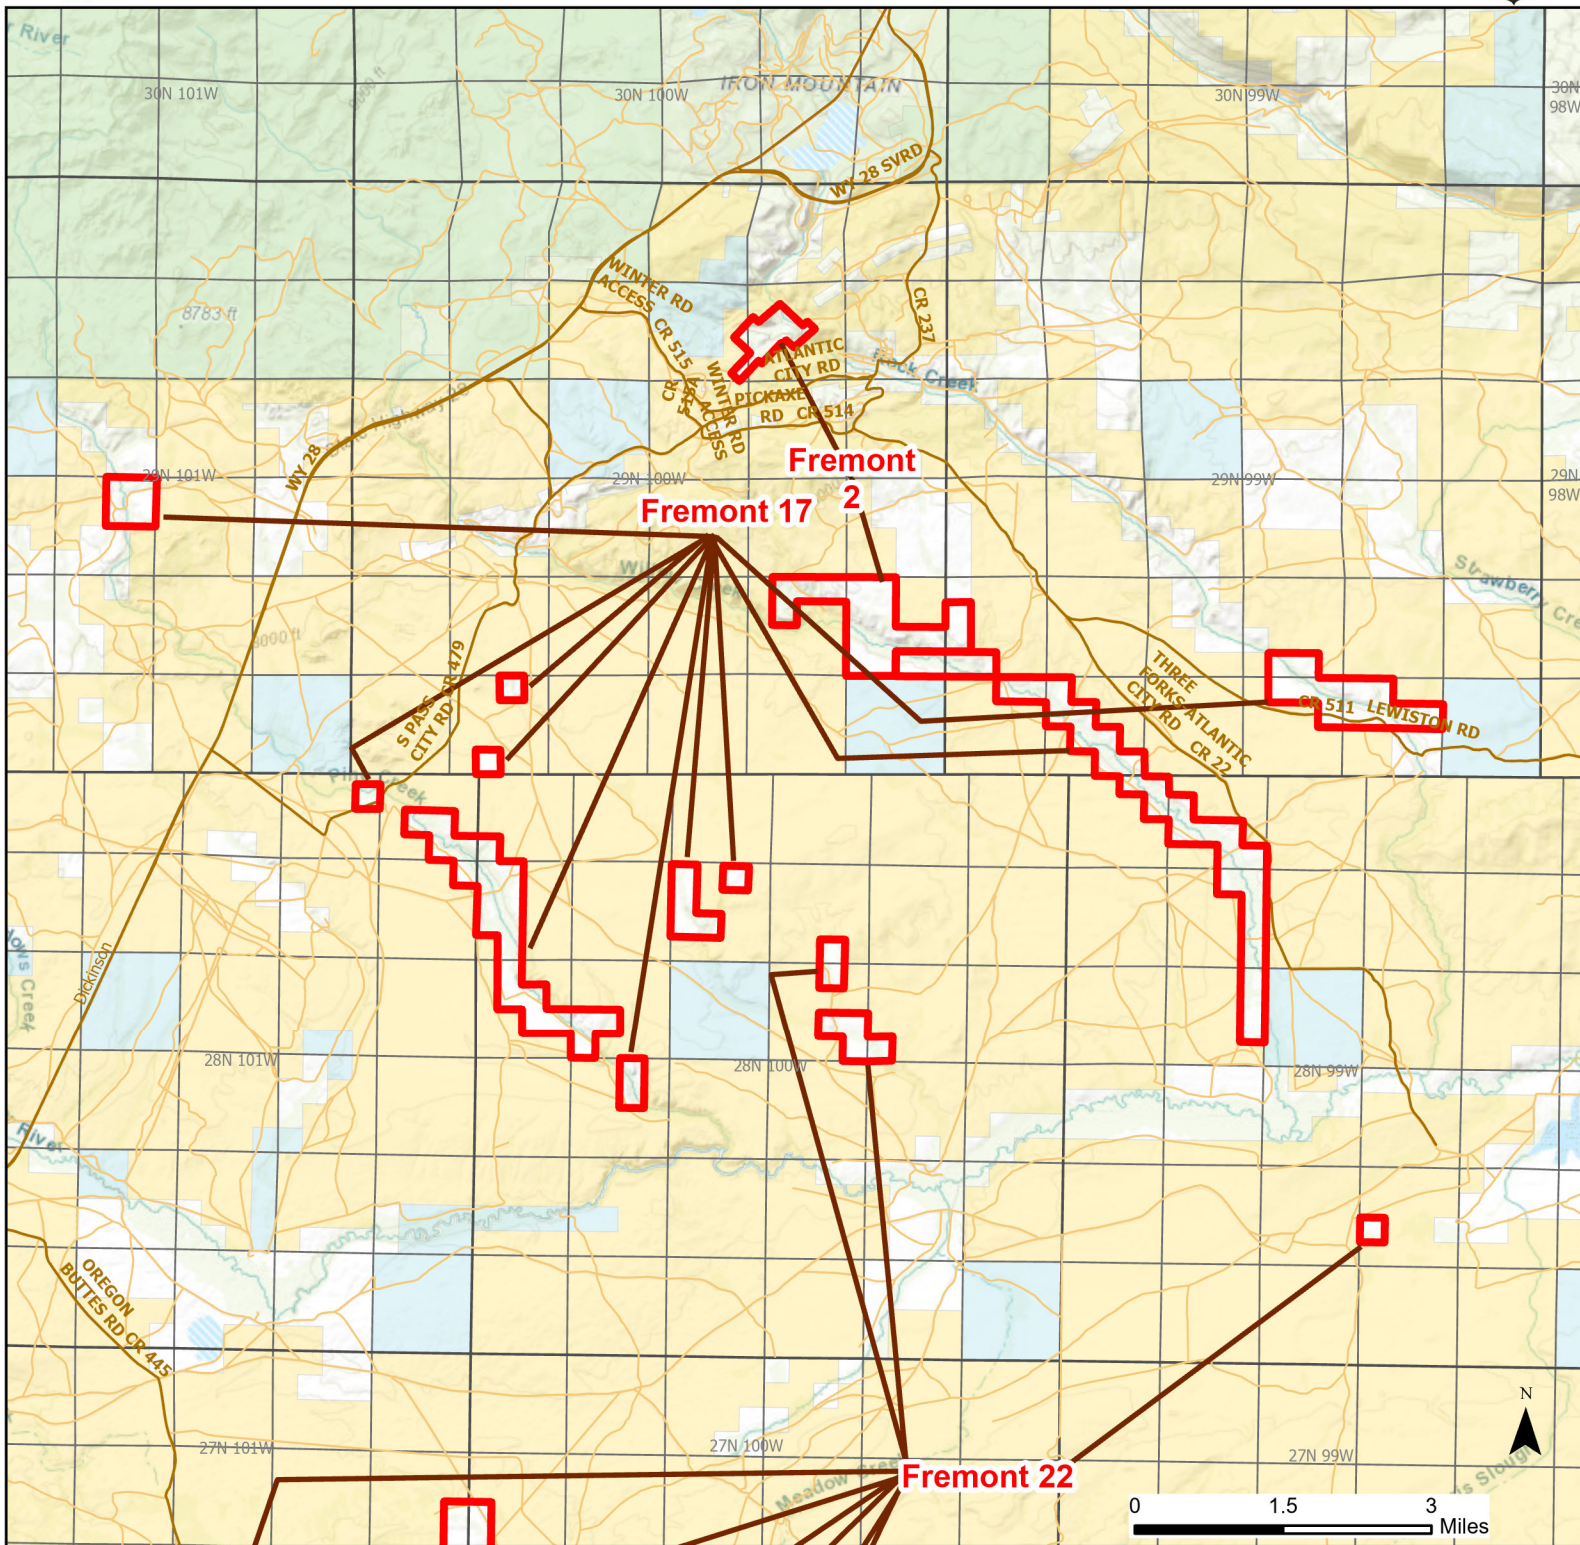

Fremont 17 Walk-in Hunting Area

Access Dates:
08/15 - 01/31
2024 Hunt Season

Parking	Closed Road	Boundary	Limited Range Weapons and Archery	State
Road Closed	WIA Use Only	Archery Only	Other	DOD
Coupon Box	Roads	County Boundaries	CLOSED	BLM
Gate	Open Road			Forest Service
Special Conditions Apply				Wyoming Game & Fish Dept.
				Private

Species allowed to hunt: Sage Grouse, Partridge, Antelope, Deer, Elk, Moose

Rules: Motorized vehicle access allowed on established roads only. Moose hunting allowed.

This map is for visual use, assistance and general location only, does not represent a survey, and is not to be used for legal conveyance. Hunt Area boundaries are approximate, consult Game and Fish Hunting Regulations for descriptions and restrictions. Access to these private lands for any commercial activity must be gained by contacting the individual landowner(s) directly.