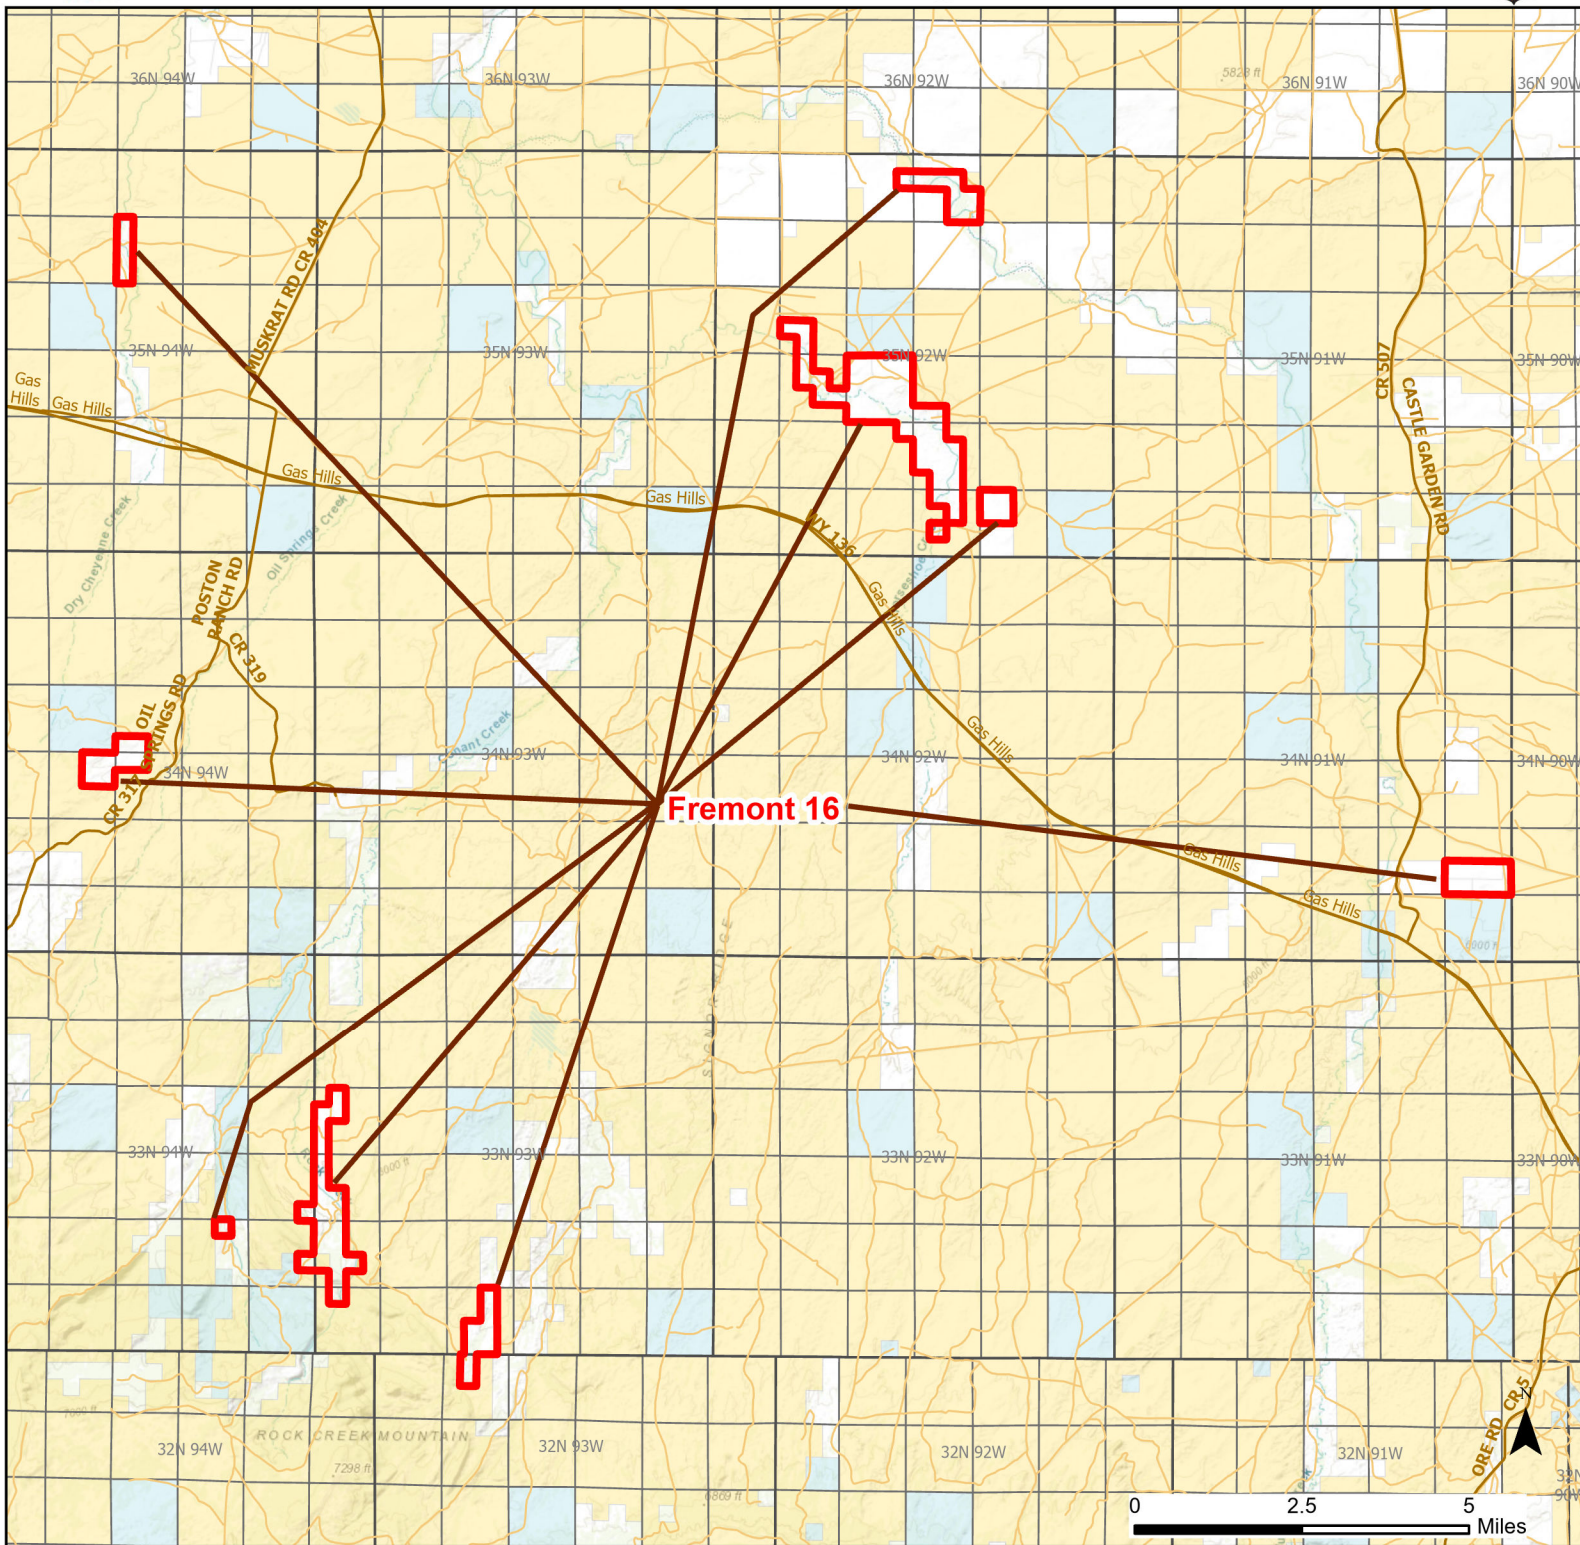

Fremont 16 Walk-in Hunting Area

Access Dates:
08/15 - 02/28
2024 Hunt Season

Parking	Closed Road	Boundary	Limited Range Weapons and Archery	State
Road Closed	WIA Use Only	Archery Only	Other	DOD
Coupon Box	Roads	County Boundaries	CLOSED	BLM
Gate	Open Road			Forest Service
Special Conditions Apply				Wyoming Game & Fish Dept.
				Private

Species allowed to hunt: Rabbit, Antelope, Deer, Elk

Rules: Motorized vehicle access allowed on established roads only. Predator hunting allowed during daylight hours only.

This map is for visual use, assistance and general location only, does not represent a survey, and is not to be used for legal conveyance. Hunt Area boundaries are approximate, consult Game and Fish Hunting Regulations for descriptions and restrictions. Access to these private lands for any commercial activity must be gained by contacting the individual landowner(s) directly.