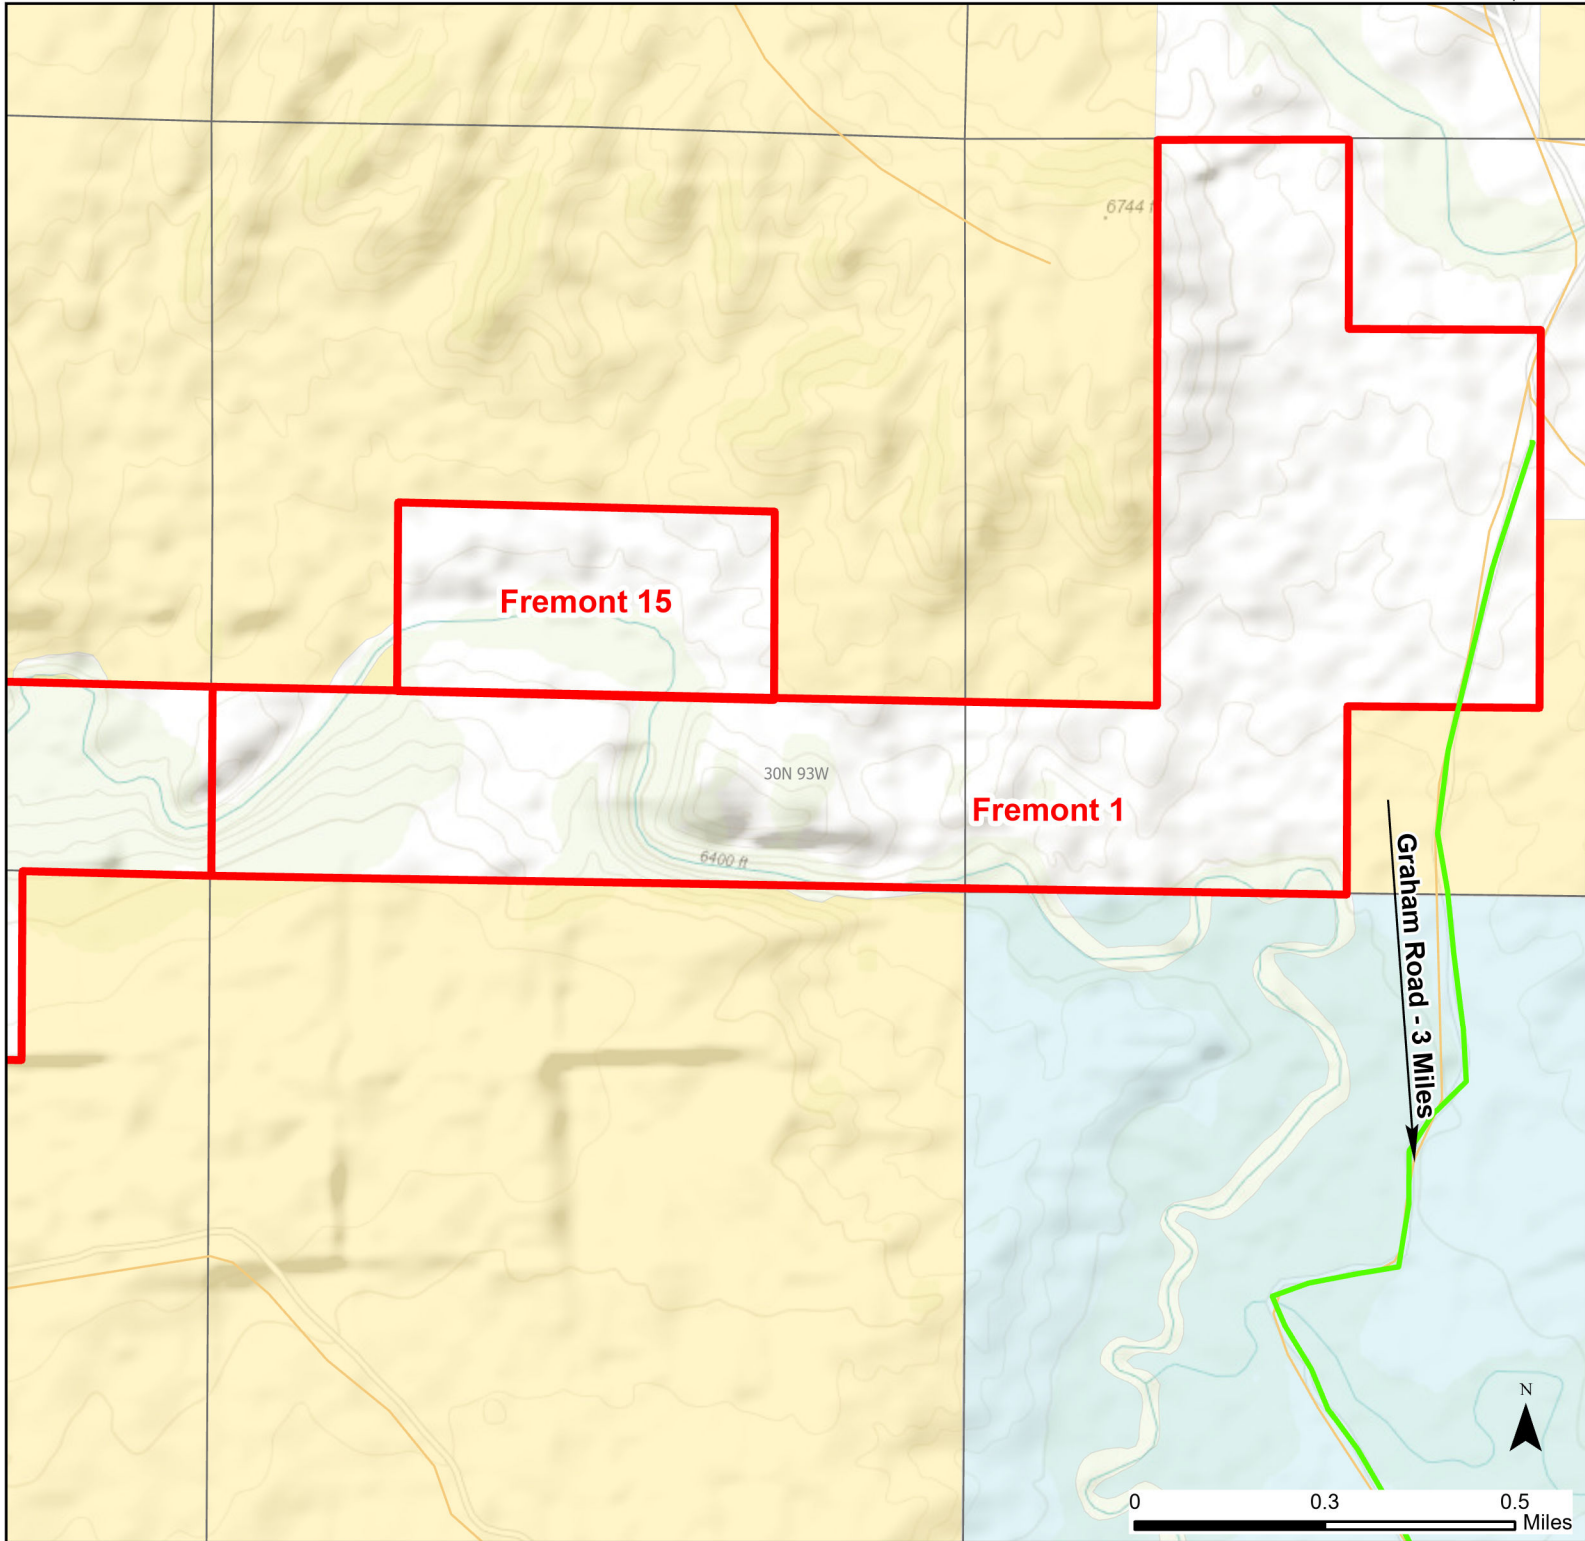

# Fremont 15 Walk-in Hunting Area

Access Dates:  
08/15 - 02/28  
2024 Hunt Season

Parking	Closed Road	Boundary	Limited Range Weapons and Archery	State
Road Closed	WIA Use Only	Archery Only	Other	DOD
Coupon Box	Roads	CLOSED		BLM
Gate	County Boundaries			Forest Service
Open Road				Wyoming Game & Fish Dept.
Special Conditions Apply				Private

Species allowed to hunt: Rabbit, Antelope, Deer, Elk

Rules: Motorized vehicle access allowed on established roads only. Predator hunting allowed during daylight hours only. Mountain lion hunting allowed.

This map is for visual use, assistance and general location only, does not represent a survey, and is not to be used for legal conveyance. Hunt Area boundaries are approximate, consult Game and Fish Hunting Regulations for descriptions and restrictions. Access to these private lands for any commercial activity must be gained by contacting the individual landowner(s) directly.