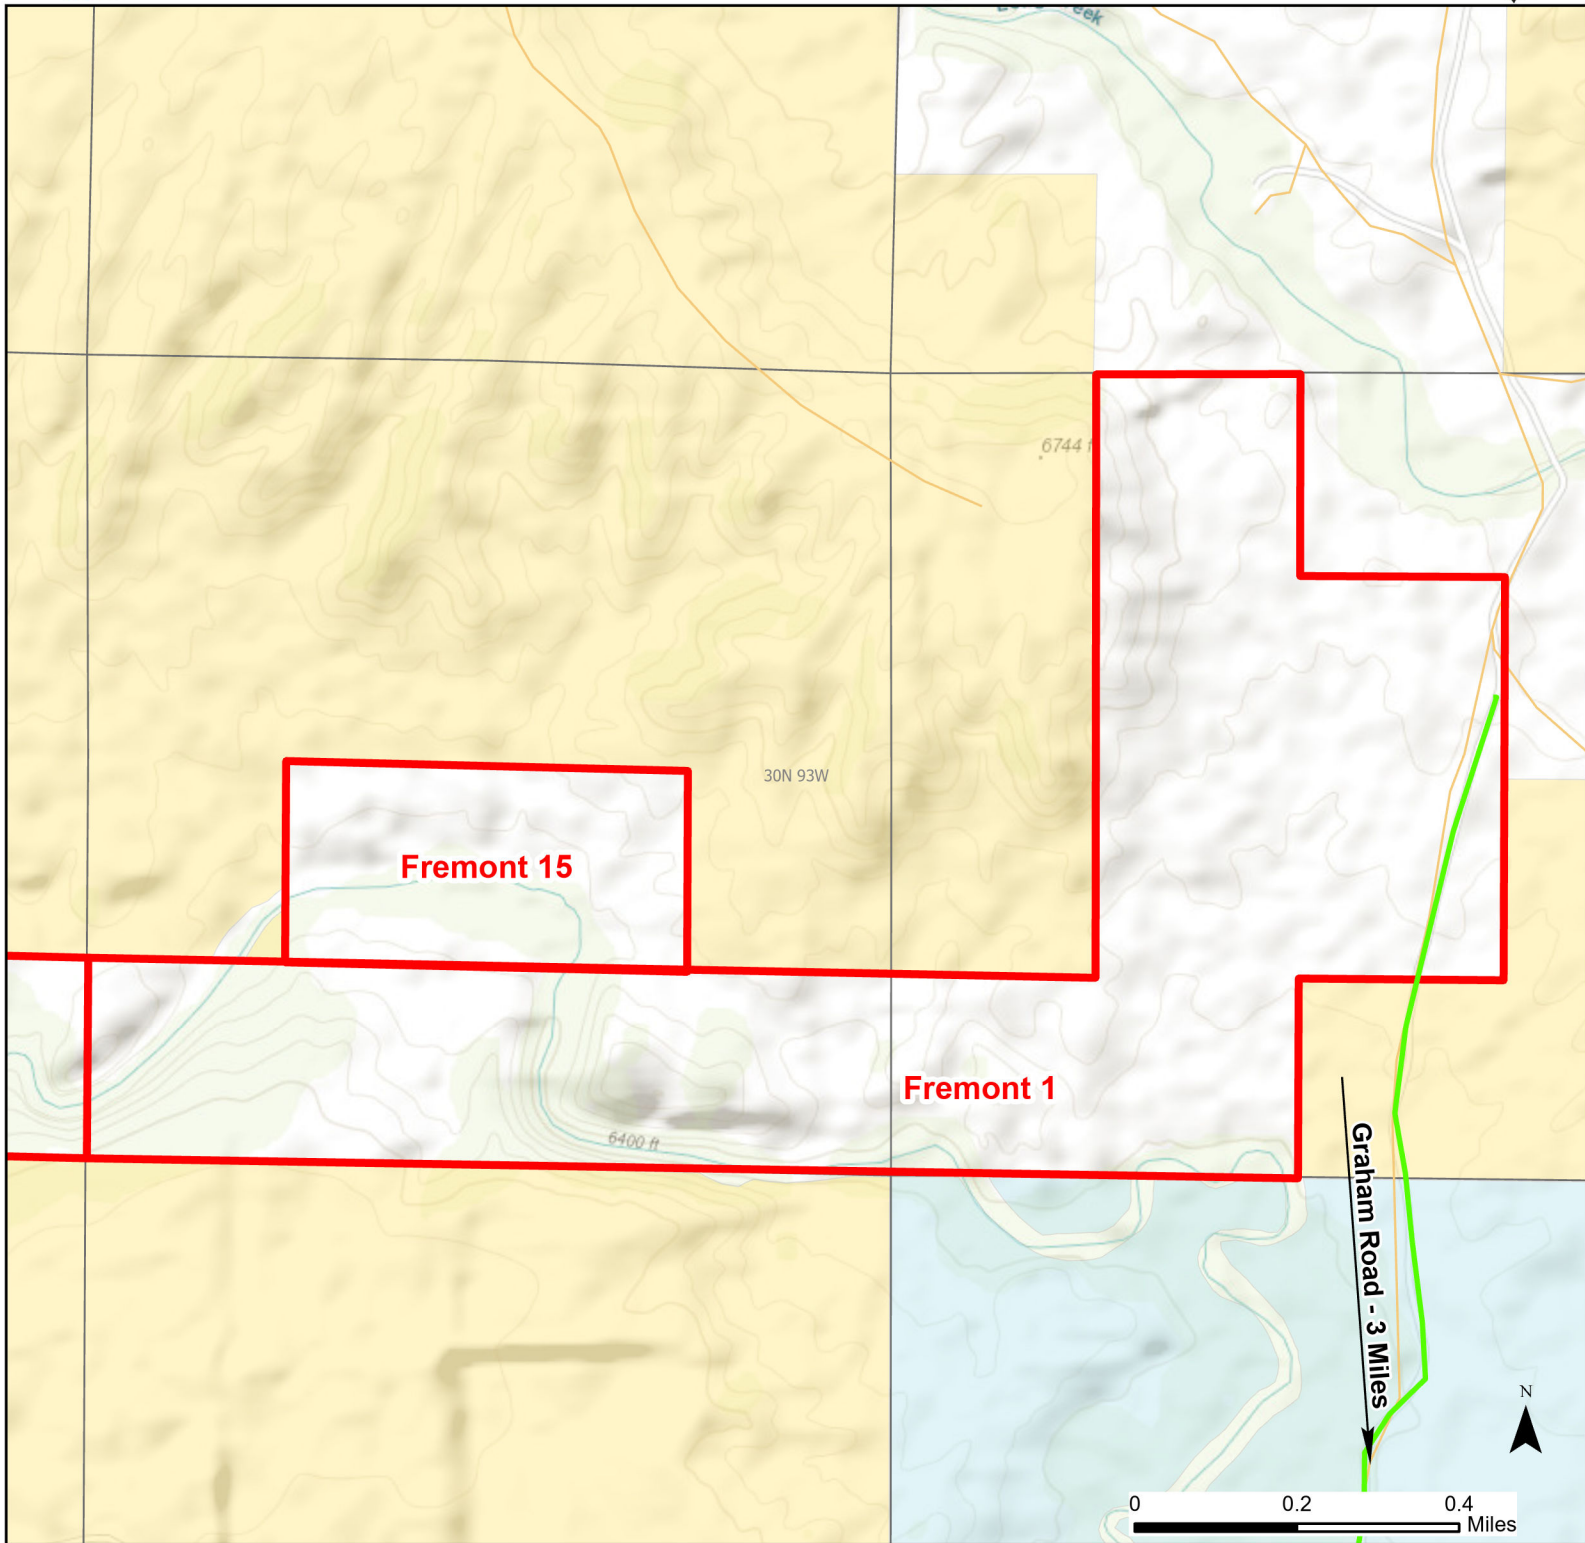

Fremont 1 Walk-in Hunting Area

Access Dates:
08/15 - 02/28
2024 Hunt Season

Parking	Closed Road	Boundary	Limited Range Weapons and Archery	State
Road Closed	WIA Use Only	Archery Only	Other	DOD
Coupon Box	Roads	County Boundaries	CLOSED	BLM
Gate	Open Road			Forest Service
Special Conditions Apply				Wyoming Game & Fish Dept.
				Private

Species allowed to hunt: Rabbit, Antelope, Deer, Elk

Rules: Predator hunting allowed during daylight hours only. Mountain lion hunting allowed.

This map is for visual use, assistance and general location only, does not represent a survey, and is not to be used for legal conveyance. Hunt Area boundaries are approximate, consult Game and Fish Hunting Regulations for descriptions and restrictions. Access to these private lands for any commercial activity must be gained by contacting the individual landowner(s) directly.