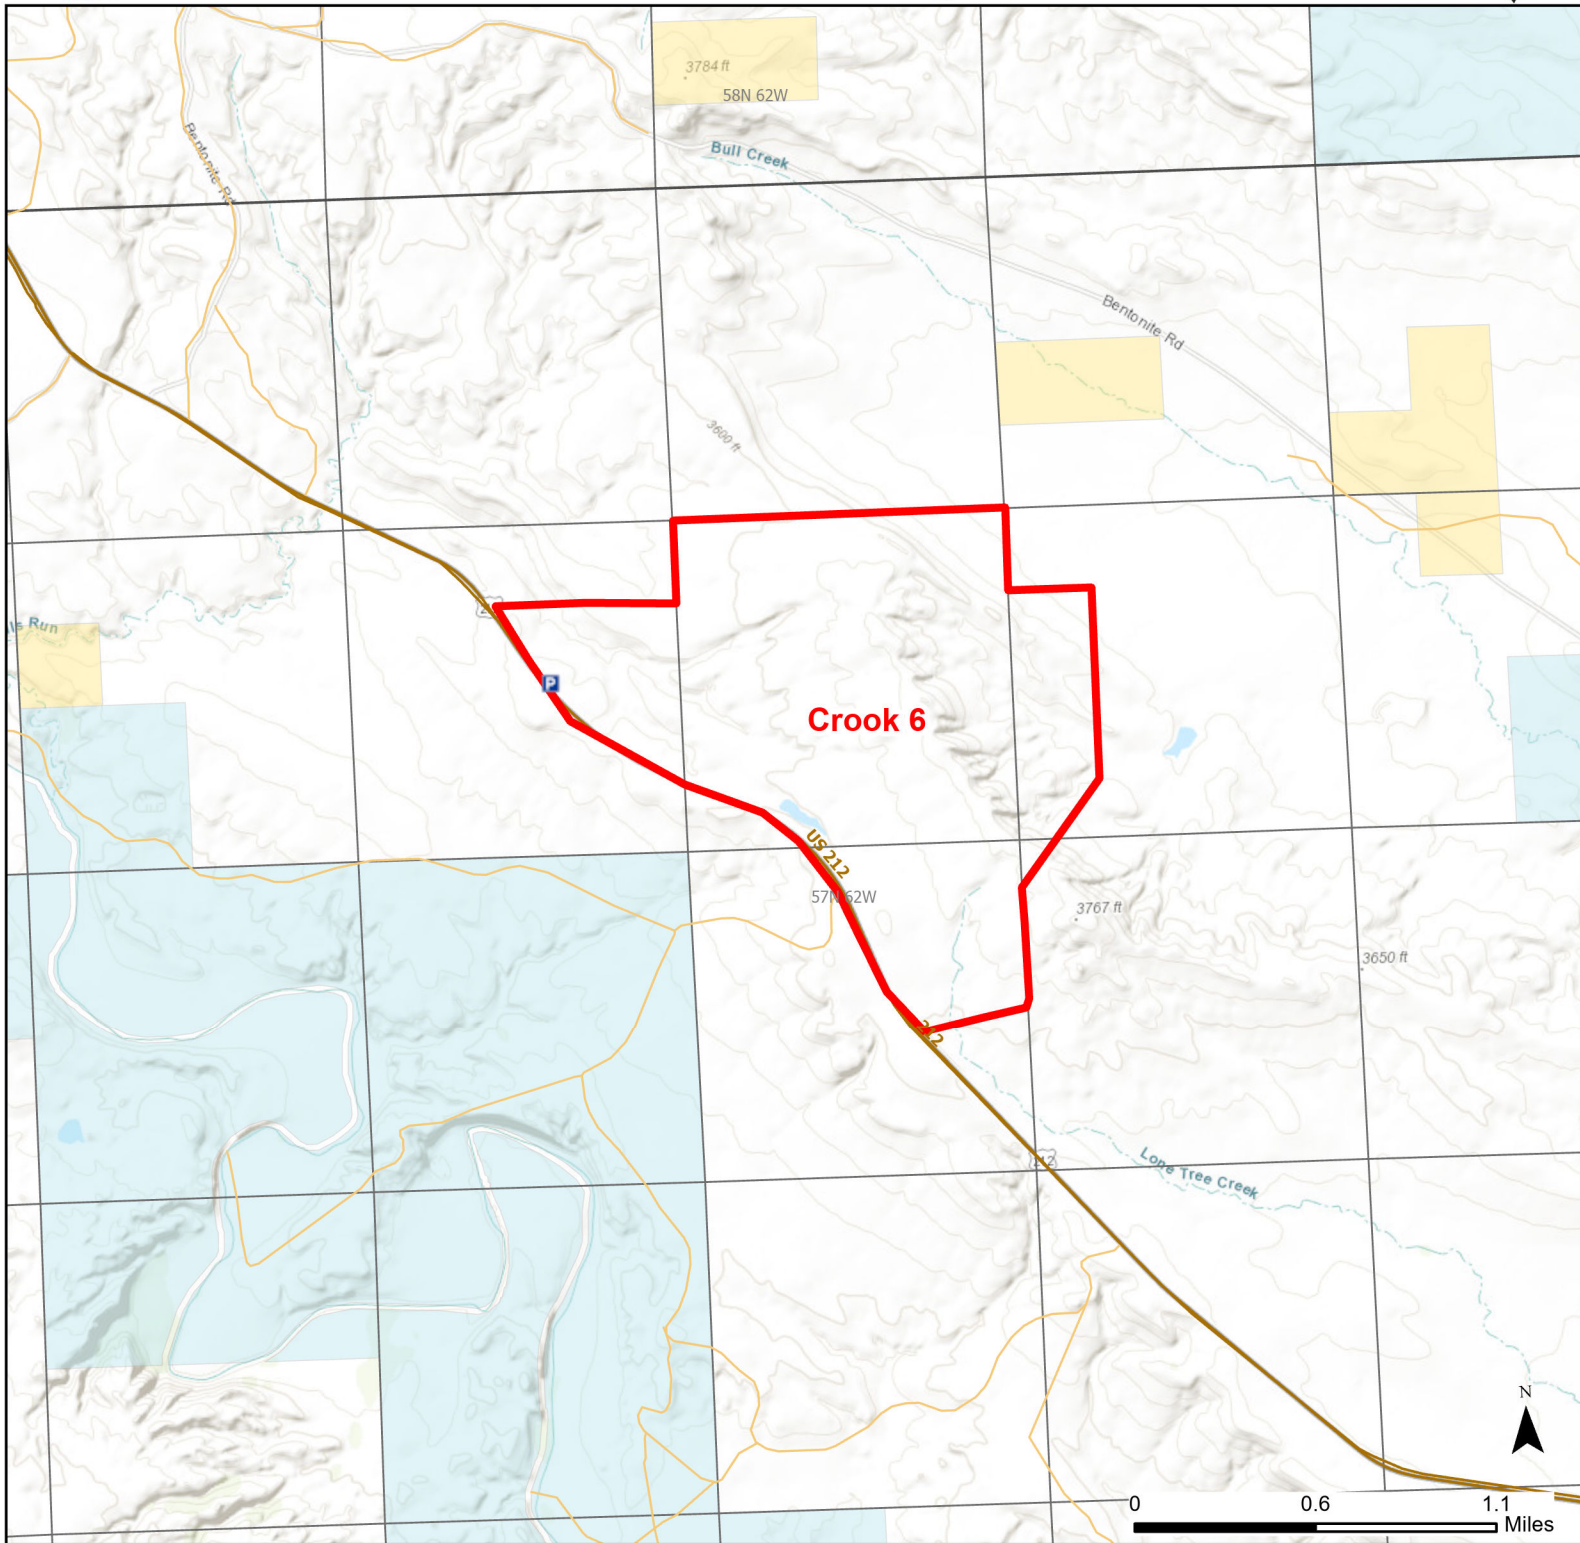

# Crook 6 Walk-in Hunting Area

Access Dates:  
09/01 - 11/20  
2024 Hunt Season

Parking	Closed Road	Boundary	Limited Range Weapons and Archery	State
Road Closed	WIA Use Only	Archery Only	Other	DOD
Coupon Box	Roads	County Boundaries	CLOSED	BLM
Gate	Open Road			Forest Service
Open Road	Special Conditions Apply			Wyoming Game & Fish Dept.
				Private

Species allowed to hunt: Antelope, Deer

Rules:

This map is for visual use, assistance and general location only, does not represent a survey, and is not to be used for legal conveyance. Hunt Area boundaries are approximate, consult Game and Fish Hunting Regulations for descriptions and restrictions. Access to these private lands for any commercial activity must be gained by contacting the individual landowner(s) directly.