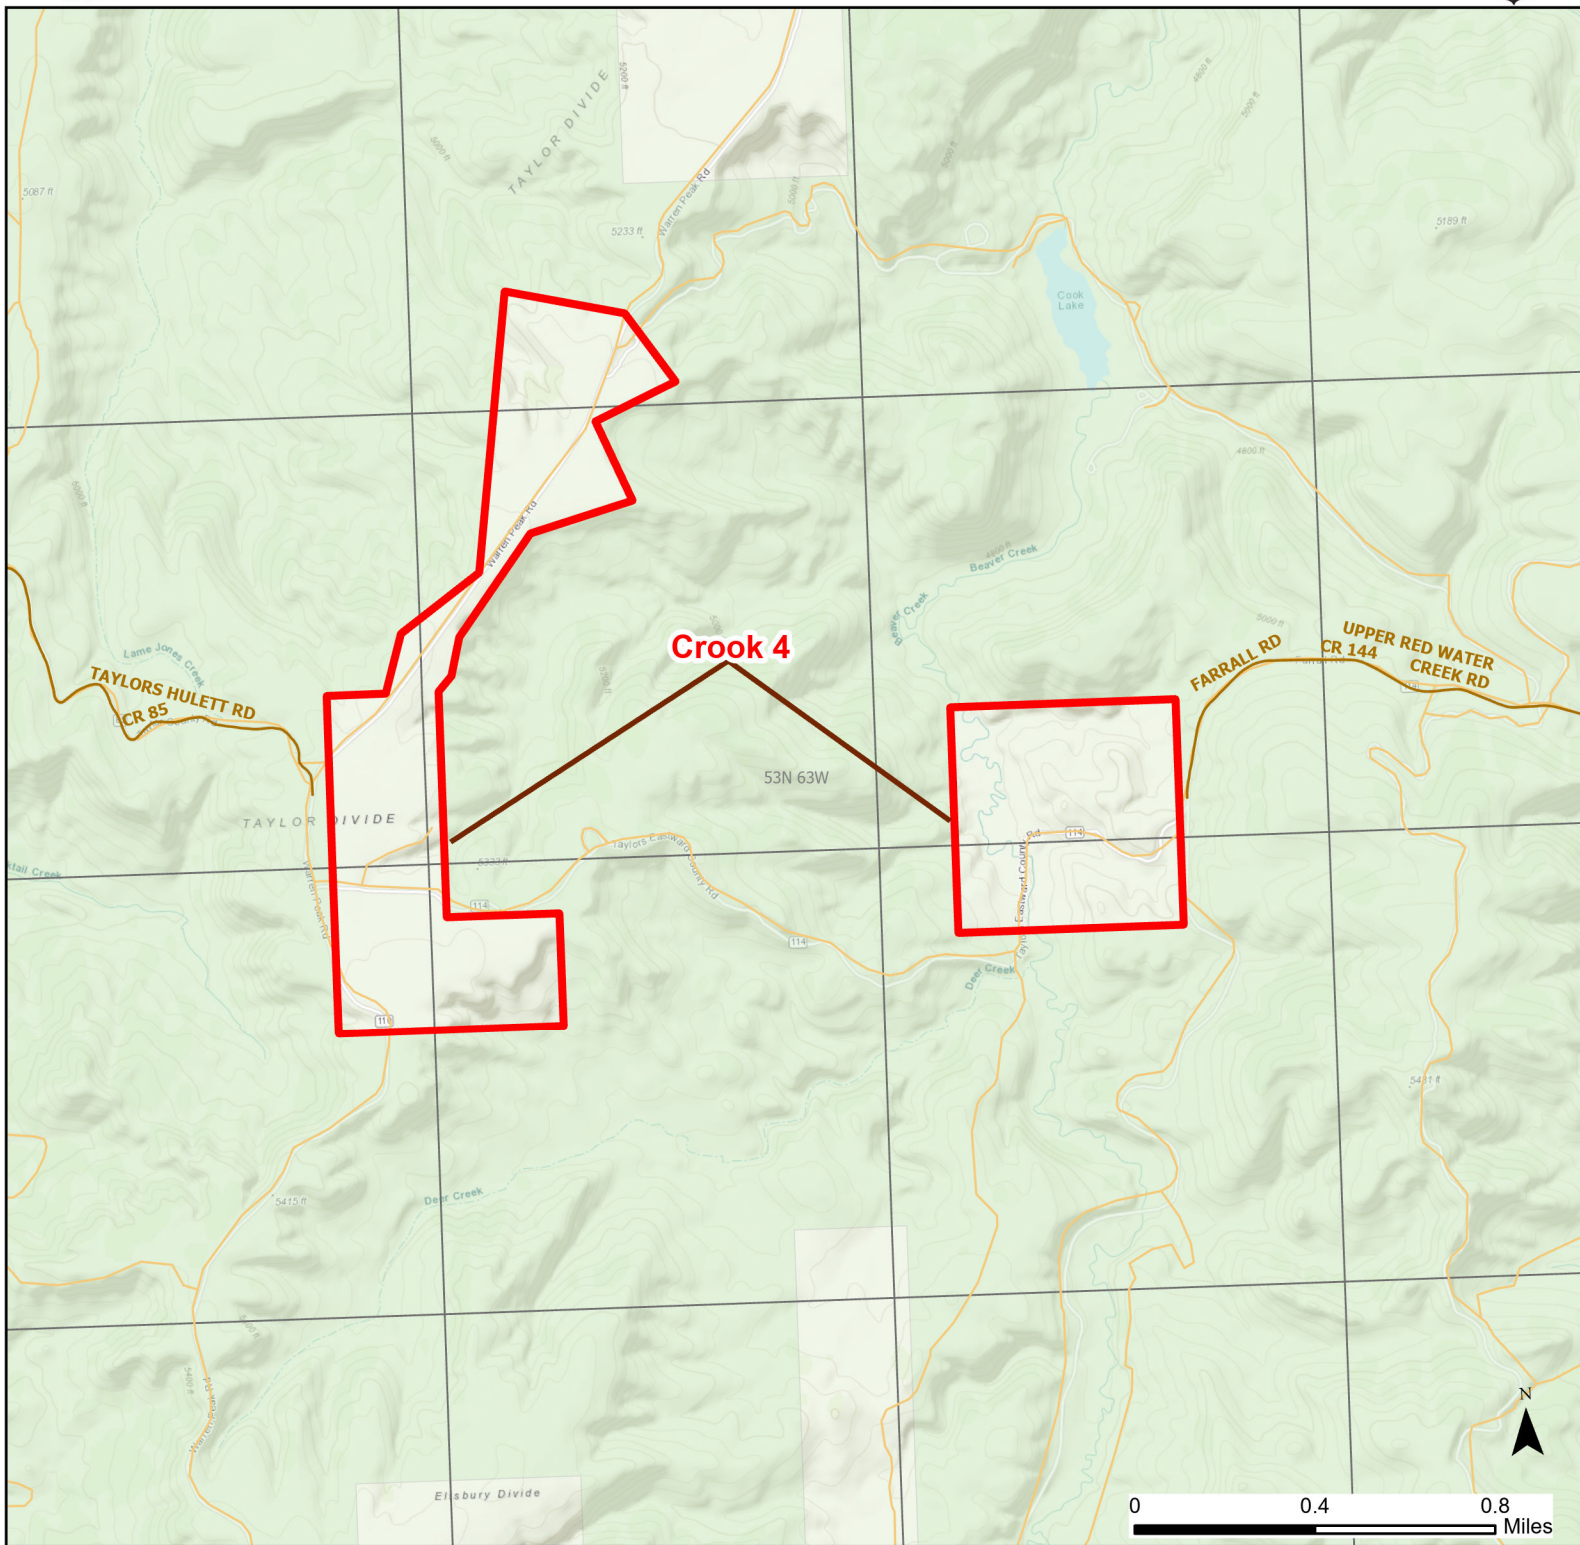

Crook 4 Walk-in Hunting Area

Access Dates:
09/01 - 12/31
2024 Hunt Season

Parking	Closed Road	Boundary	Limited Range Weapons and Archery	State
Road Closed	WIA Use Only	Archery Only	Other	DOD
Coupon Box	Roads	County Boundaries	CLOSED	BLM
Gate	Open Road			Forest Service
Open Road	Special Conditions Apply			Wyoming Game & Fish Dept.
				Private

Species allowed to hunt: Turkey, Deer, Elk

Rules: Closed October 1 - 31.

This map is for visual use, assistance and general location only, does not represent a survey, and is not to be used for legal conveyance. Hunt Area boundaries are approximate, consult Game and Fish Hunting Regulations for descriptions and restrictions. Access to these private lands for any commercial activity must be gained by contacting the individual landowner(s) directly.