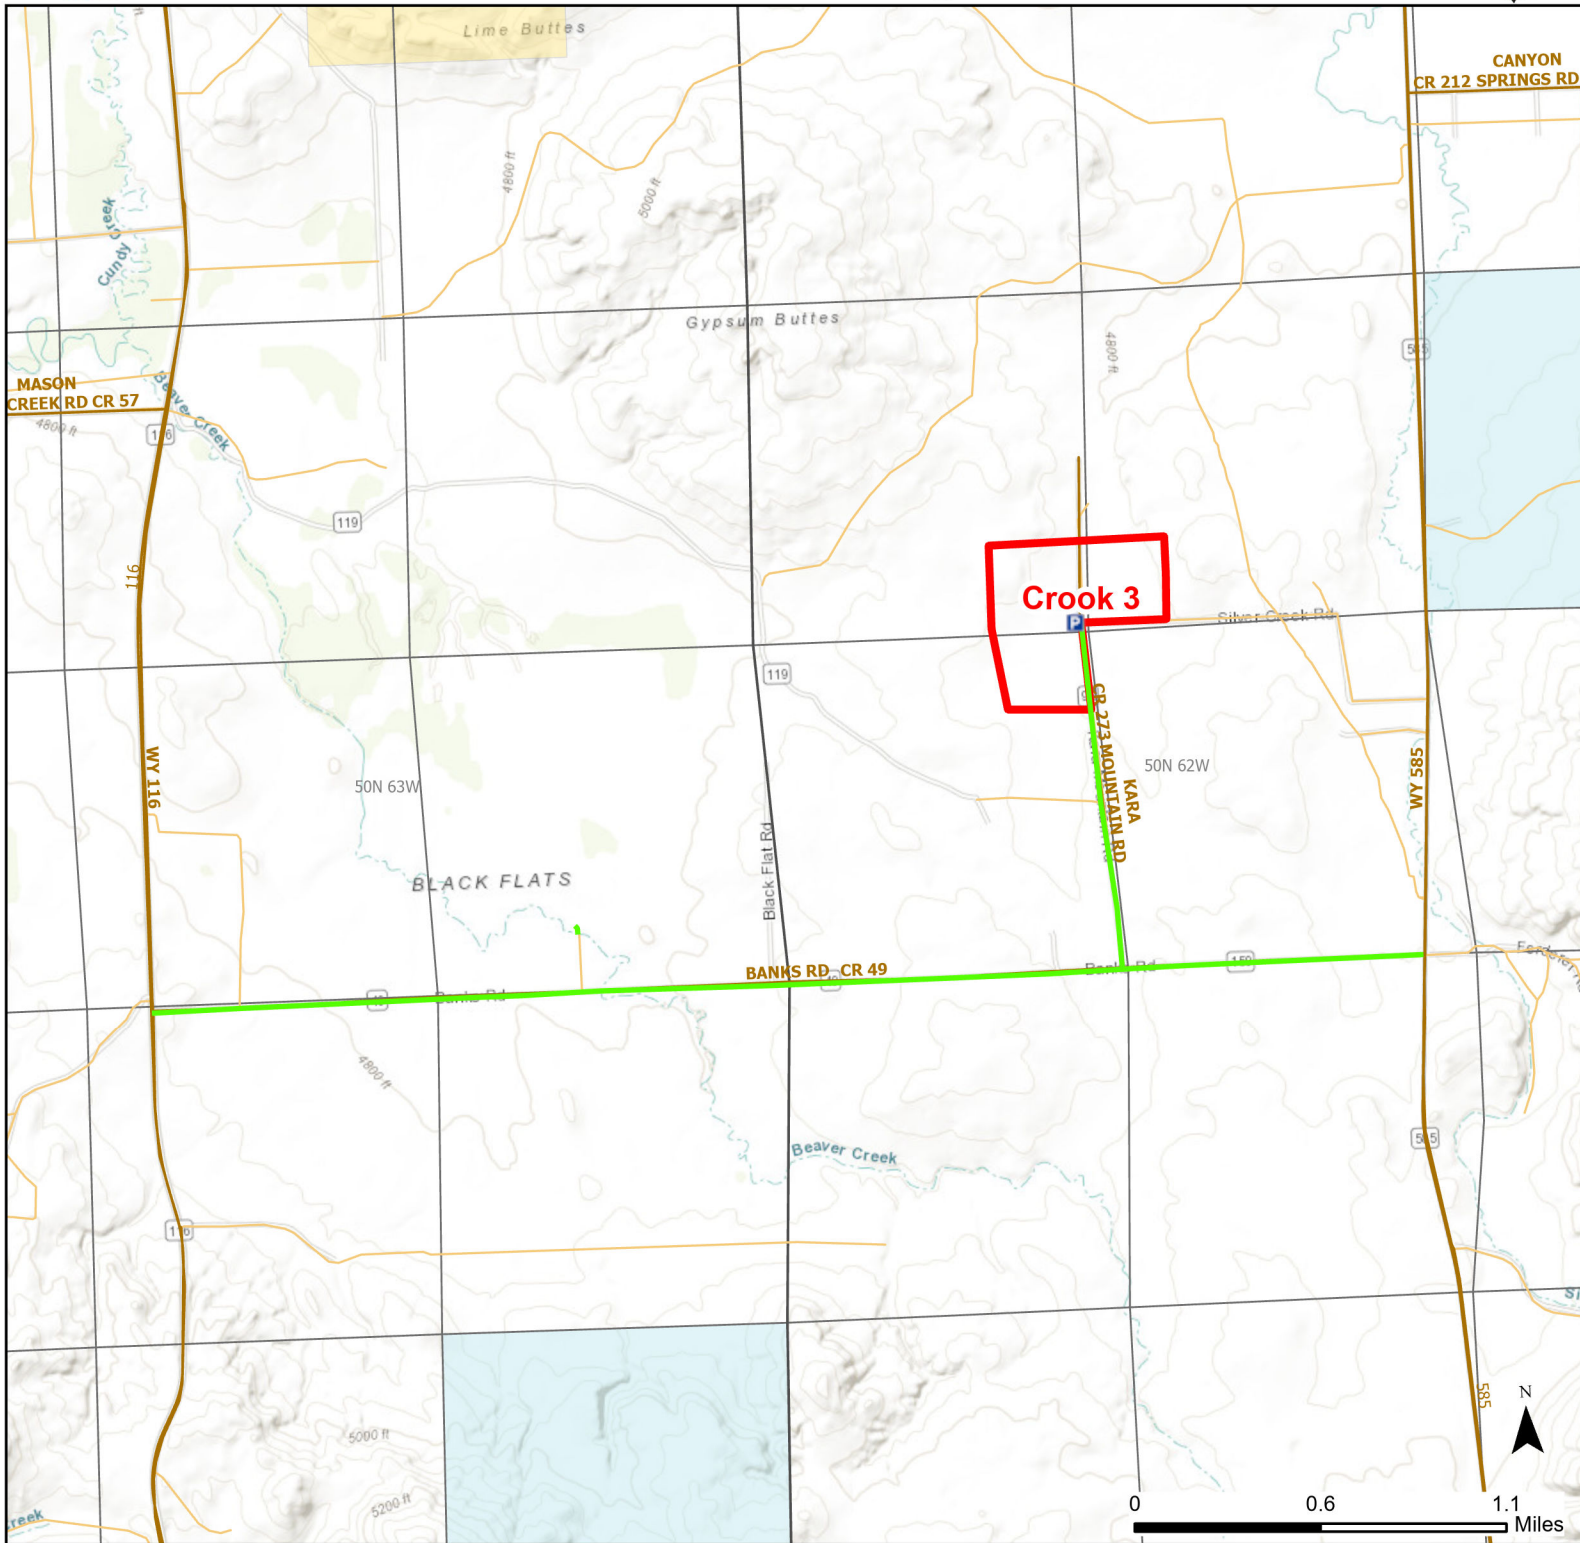

Crook 3 Walk-in Hunting Area

Access Dates:
09/1 - 11/20
2024 Hunt Season

Parking	Closed Road	Boundary	Limited Range Weapons and Archery	State
Road Closed	WIA Use Only	Archery Only	Other	DOD
Coupon Box	Roads			BLM
Gate	County Boundaries			Forest Service
Open Road				Wyoming Game & Fish Dept.
Special Conditions Apply			CLOSED	Private

Species allowed to hunt: Antelope

Rules:

This map is for visual use, assistance and general location only, does not represent a survey, and is not to be used for legal conveyance. Hunt Area boundaries are approximate, consult Game and Fish Hunting Regulations for descriptions and restrictions. Access to these private lands for any commercial activity must be gained by contacting the individual landowner(s) directly.