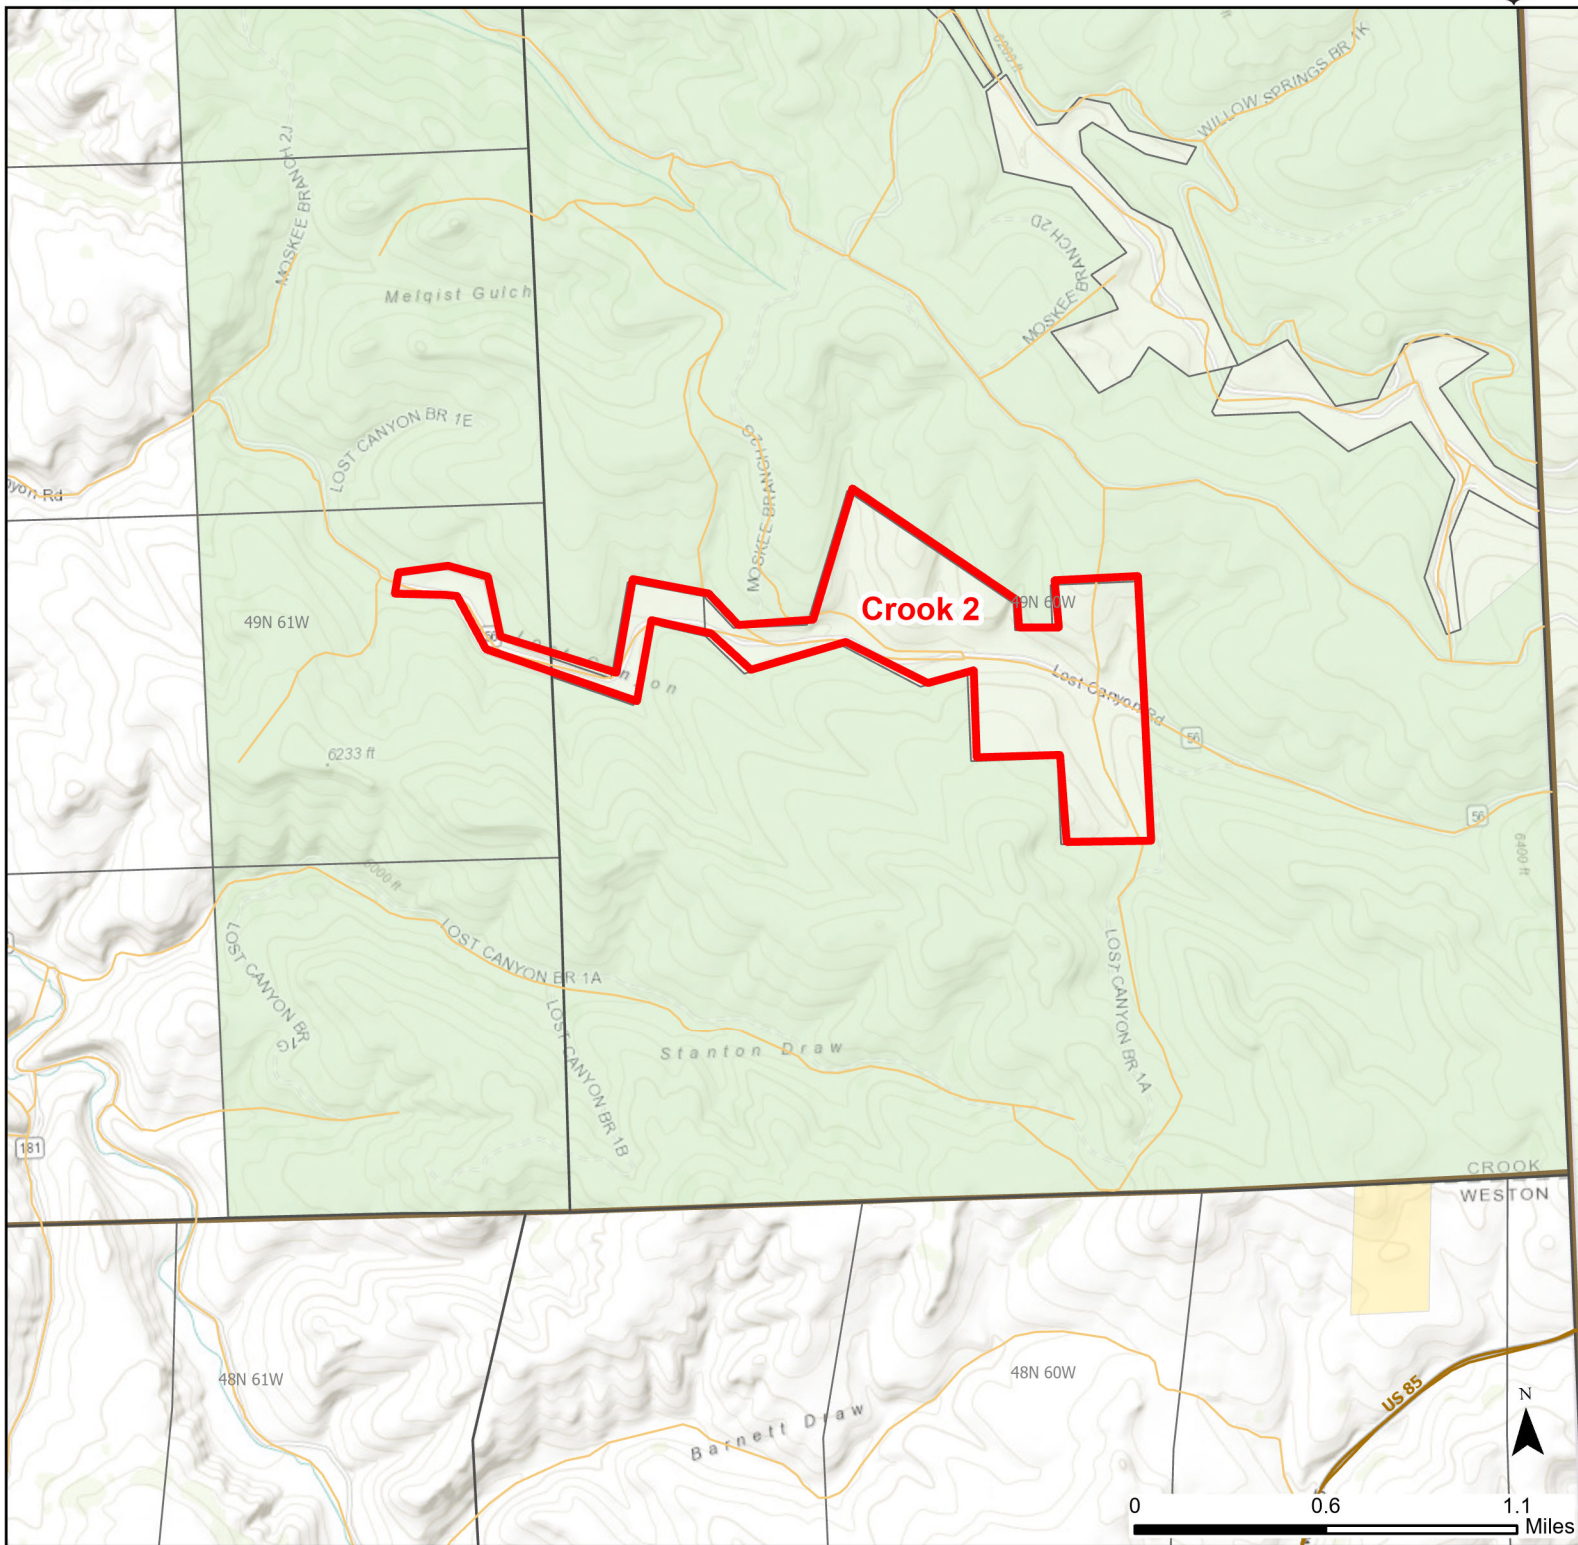

Crook 2 Walk-in Hunting Area

Access Dates:
09/01 - 05/31
2024 Hunt Season

Parking	Closed Road	Boundary	Limited Range Weapons and Archery	State
Road Closed	WIA Use Only	Archery Only	Other	DOD
Coupon Box	Roads	County Boundaries	CLOSED	BLM
Gate	Open Road			Forest Service
Open Road	Special Conditions Apply			Wyoming Game & Fish Dept.
				Private

Species allowed to hunt: Turkey, Deer, Elk

Rules: Foot traffic only.

This map is for visual use, assistance and general location only, does not represent a survey, and is not to be used for legal conveyance. Hunt Area boundaries are approximate, consult Game and Fish Hunting Regulations for descriptions and restrictions. Access to these private lands for any commercial activity must be gained by contacting the individual landowner(s) directly.