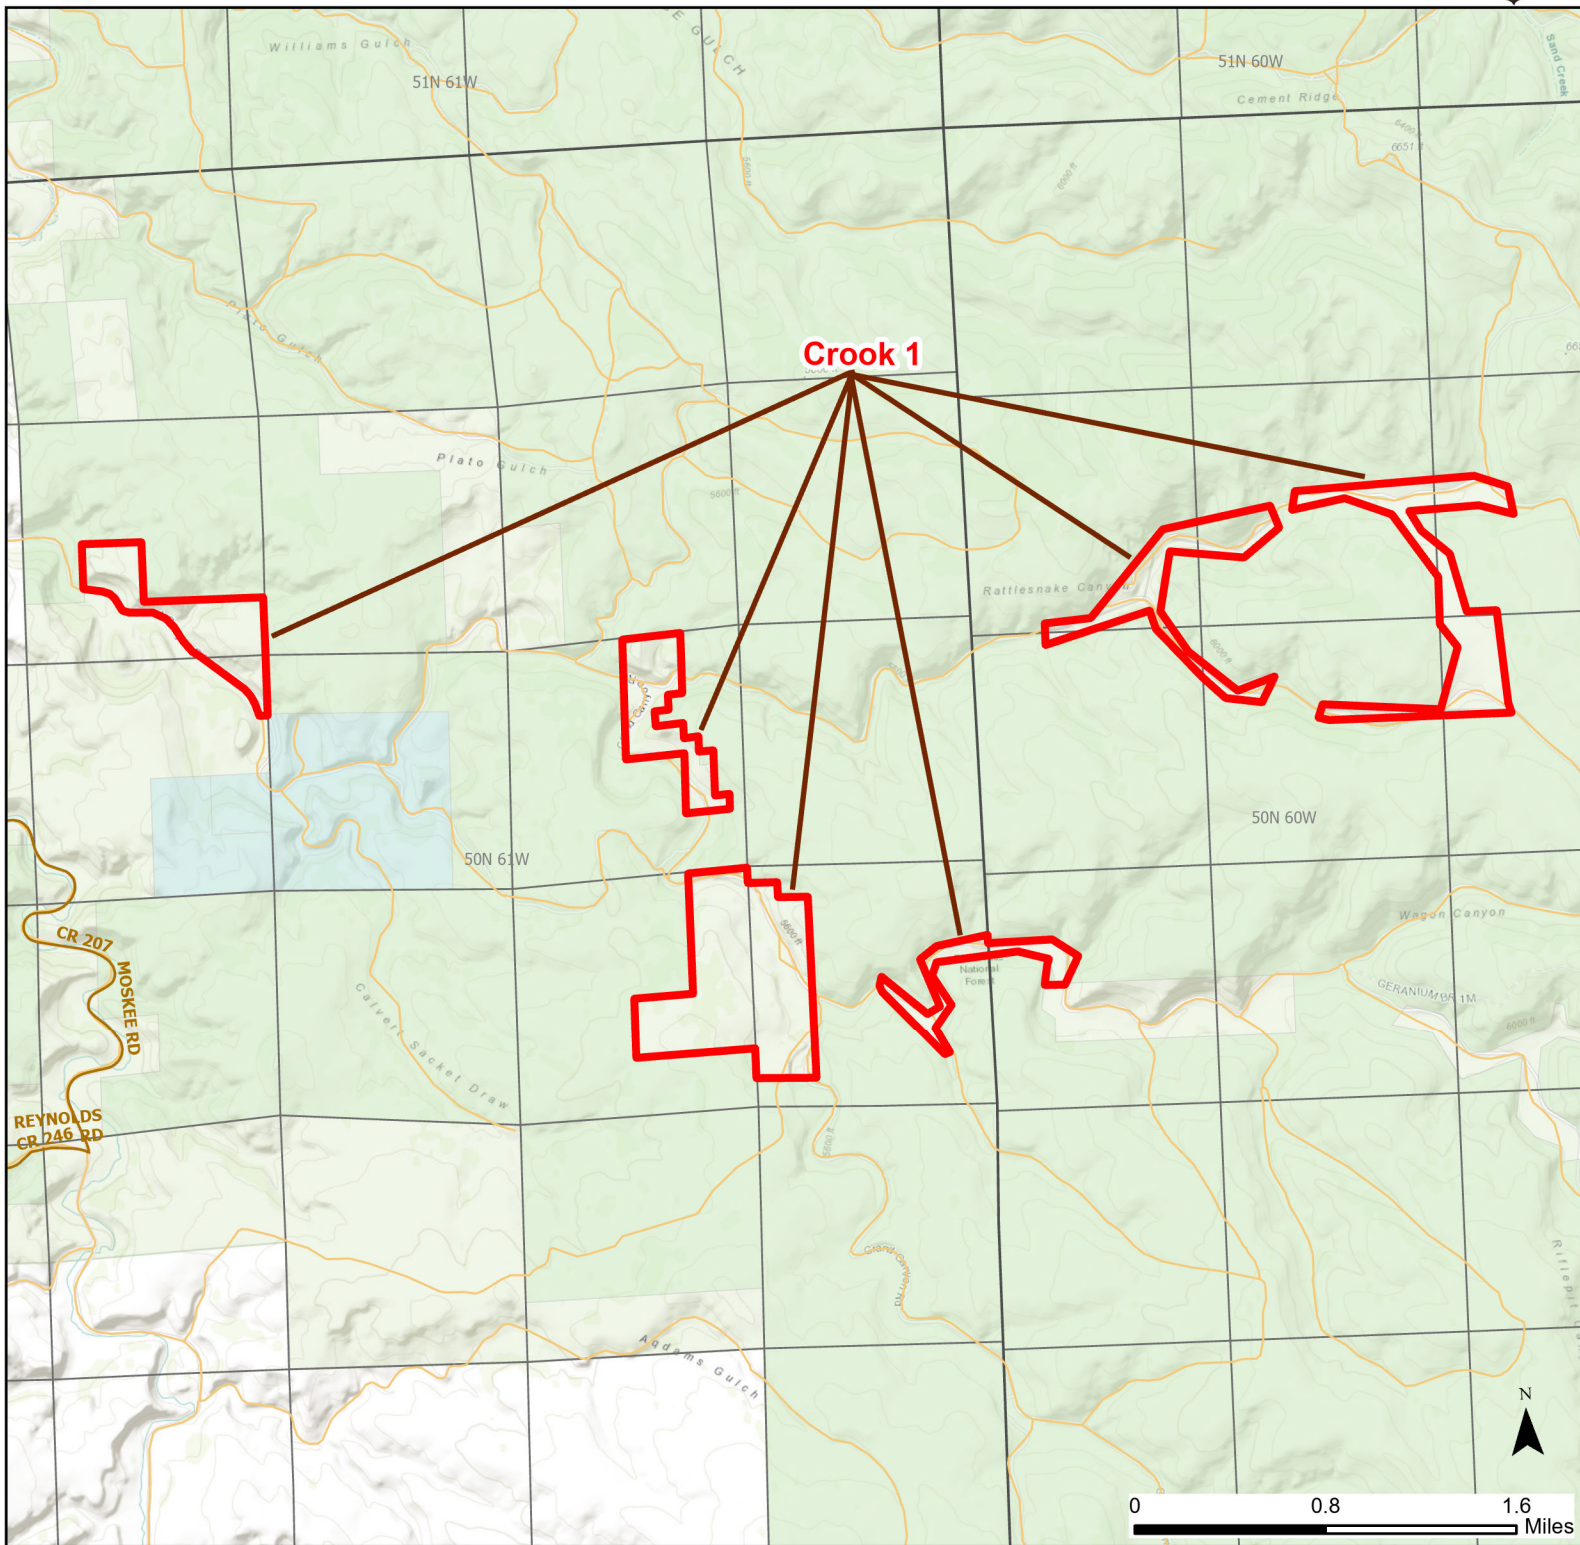

Crook 1 Walk-in Hunting Area

Access Dates:
09/01 - 05/31
2024 Hunt Season

Parking	Closed Road	Boundary	Limited Range Weapons and Archery	State
Road Closed	WIA Use Only	Archery Only	Other	DOD
Coupon Box	Roads	County Boundaries	CLOSED	BLM
Gate	County Boundaries			Forest Service
Open Road				Wyoming Game & Fish Dept.
Special Conditions Apply				Private

Species allowed to hunt: Turkey, Rabbit, Deer, Elk

Rules: Predator hunting allowed during daylight hours only.

This map is for visual use, assistance and general location only, does not represent a survey, and is not to be used for legal conveyance. Hunt Area boundaries are approximate, consult Game and Fish Hunting Regulations for descriptions and restrictions. Access to these private lands for any commercial activity must be gained by contacting the individual landowner(s) directly.