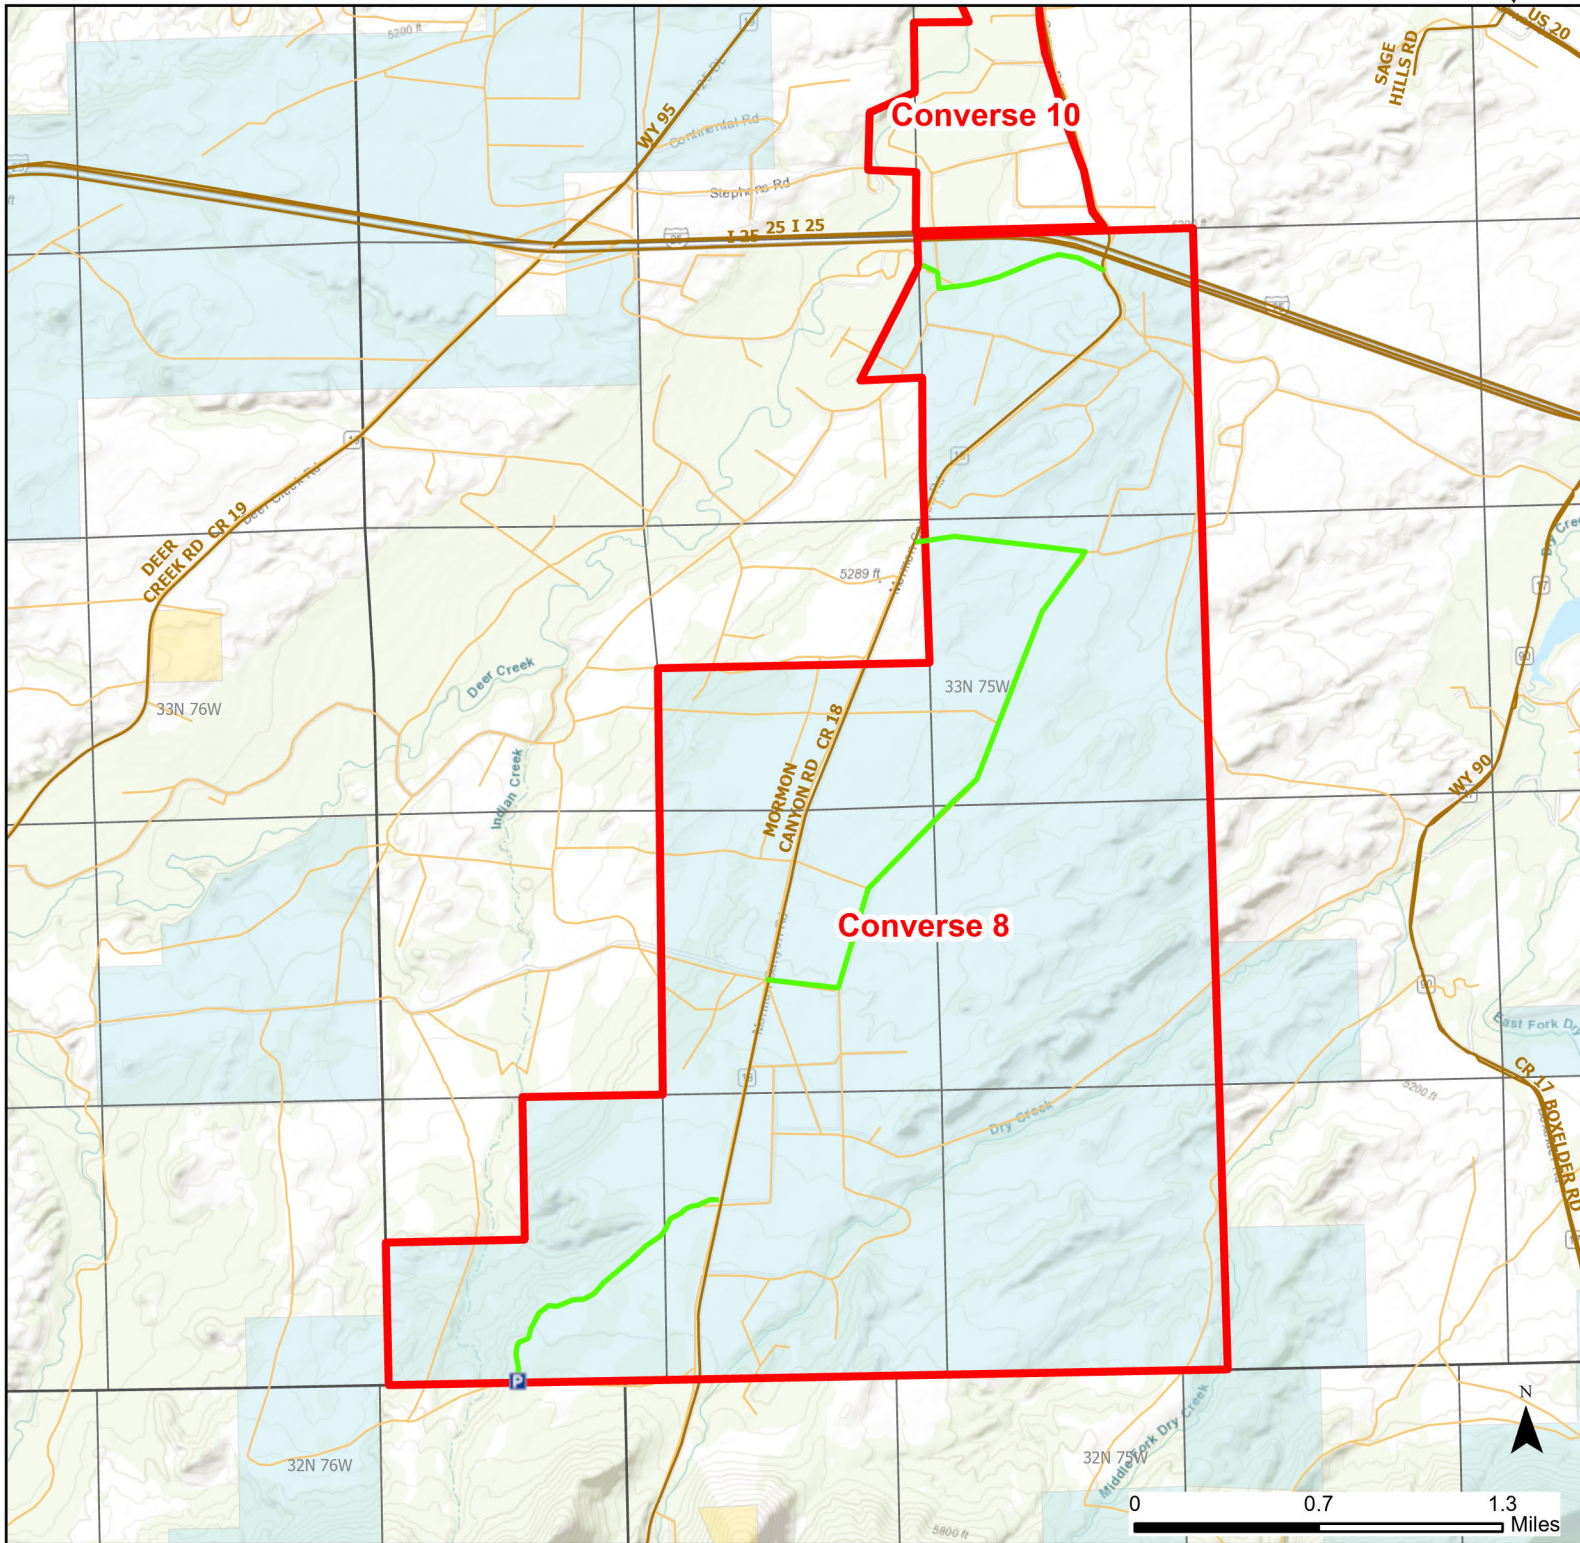

Converse 8 Walk-in Hunting Area

Access Dates:
08/15 - 05/31
2024 Hunt Season

Parking	Closed Road	Boundary	Limited Range Weapons and Archery	State
Road Closed	WIA Use Only	Archery Only	Other	DOD
Coupon Box	Roads	County Boundaries	CLOSED	BLM
Gate	County Boundaries			Forest Service
Open Road				Wyoming Game & Fish Dept.
Special Conditions Apply				Private

Species allowed to hunt: Doves, Turkey, Rabbit, Antelope, Deer

Rules: Motorized vehicle access limited to designated roads only. Designated roads are marked with a white arrow. State lands are enrolled in this Walk-in Area. All access restrictions apply.

This map is for visual use, assistance and general location only, does not represent a survey, and is not to be used for legal conveyance. Hunt Area boundaries are approximate, consult Game and Fish Hunting Regulations for descriptions and restrictions. Access to these private lands for any commercial activity must be gained by contacting the individual landowner(s) directly.