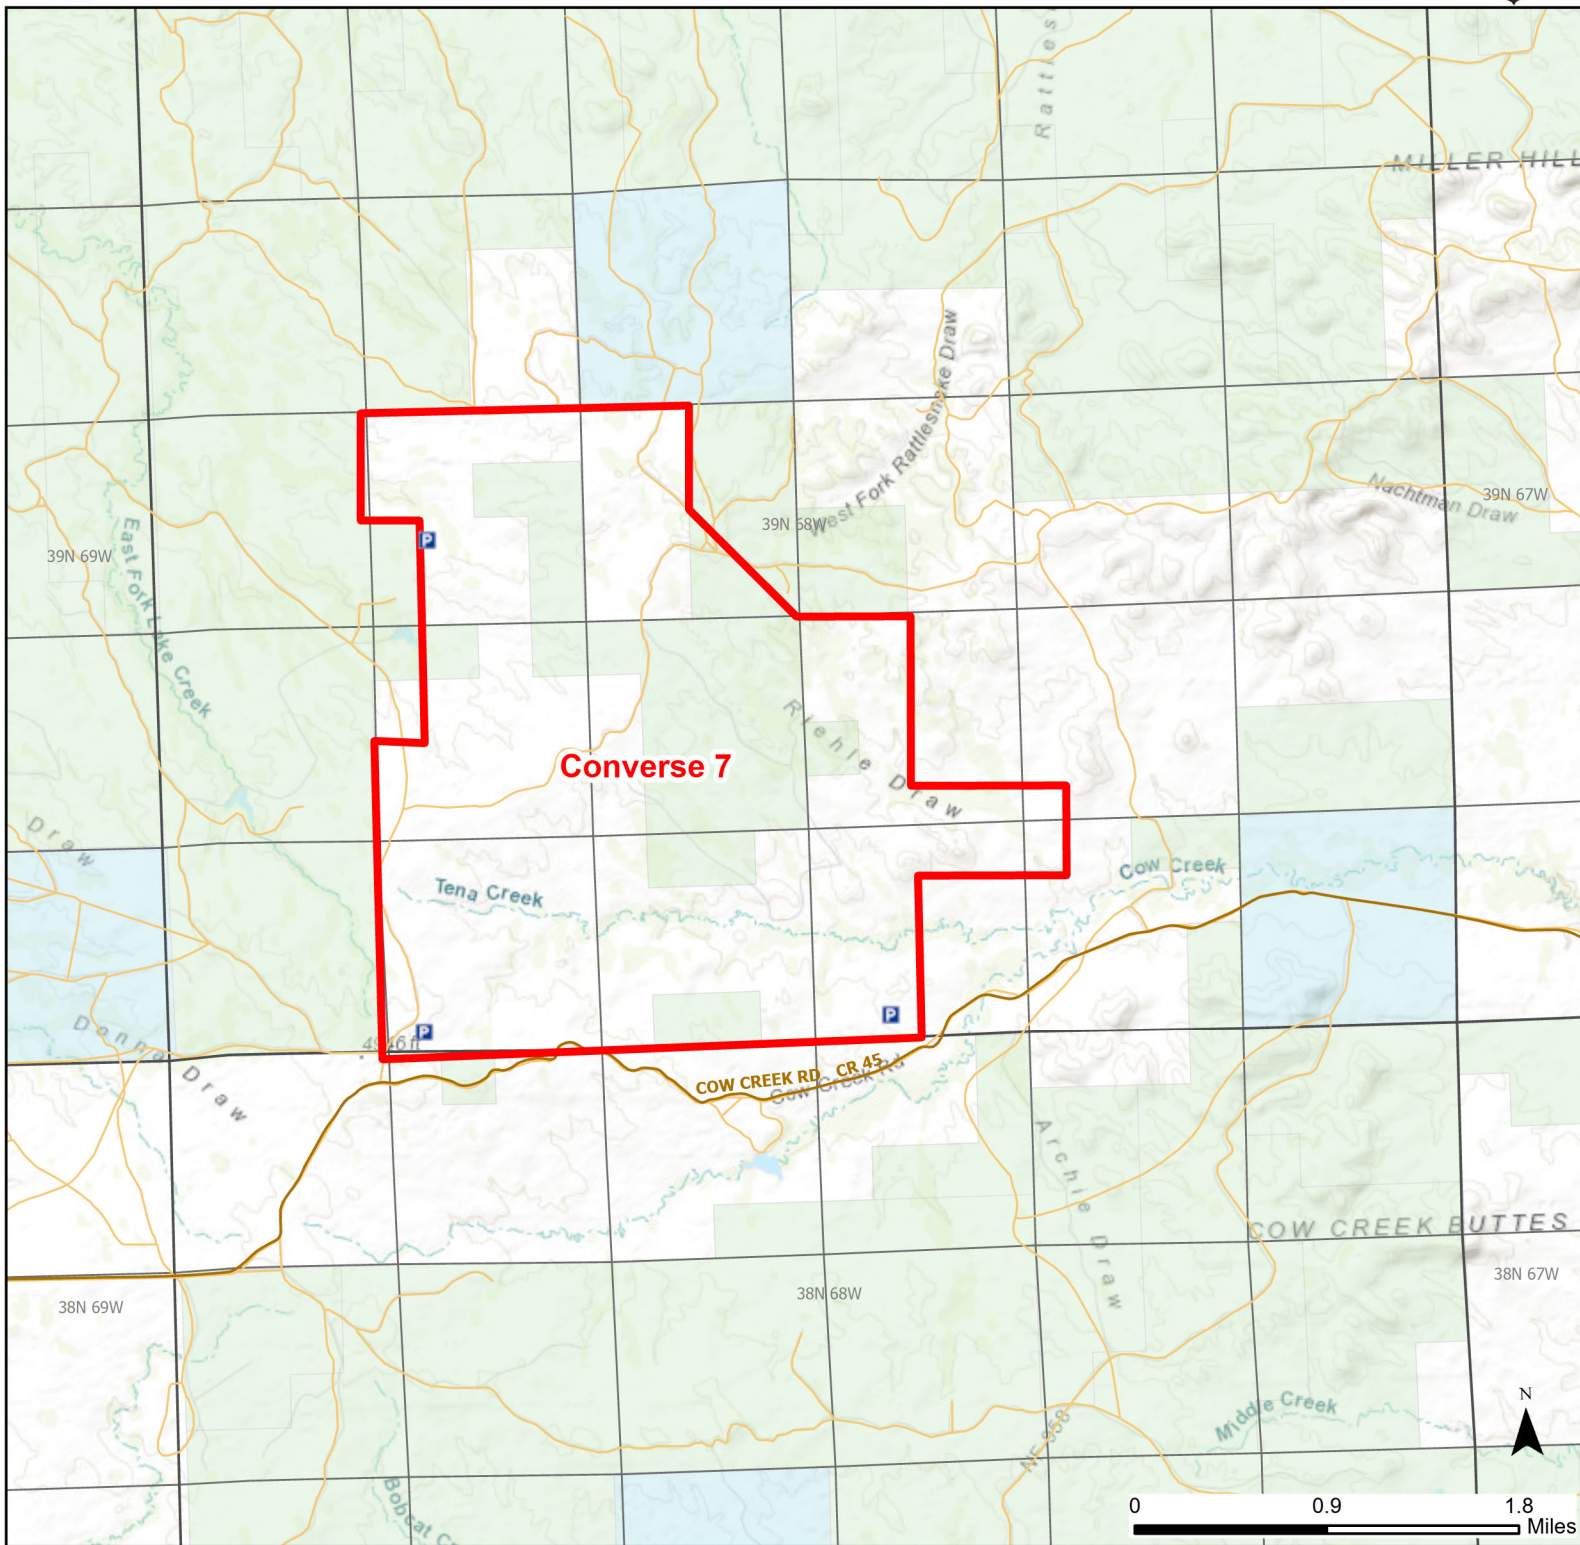

Converse 7 Walk-in Hunting Area

Access Dates:
11/12 - 11/30
2024 Hunt Season

Parking	Closed Road	Boundary	Limited Range Weapons and Archery	State
Road Closed	WIA Use Only	Archery Only	Other	DOD
Coupon Box	Roads			BLM
Gate	County Boundaries			Forest Service
Open Road				Wyoming Game & Fish Dept.
Special Conditions Apply			CLOSED	Private

Species allowed to hunt: Elk

Rules: All vehicles must park in designated parking areas only. ORVs may travel on established roads for game retrieval only.

This map is for visual use, assistance and general location only, does not represent a survey, and is not to be used for legal conveyance. Hunt Area boundaries are approximate, consult Game and Fish Hunting Regulations for descriptions and restrictions. Access to these private lands for any commercial activity must be gained by contacting the individual landowner(s) directly.