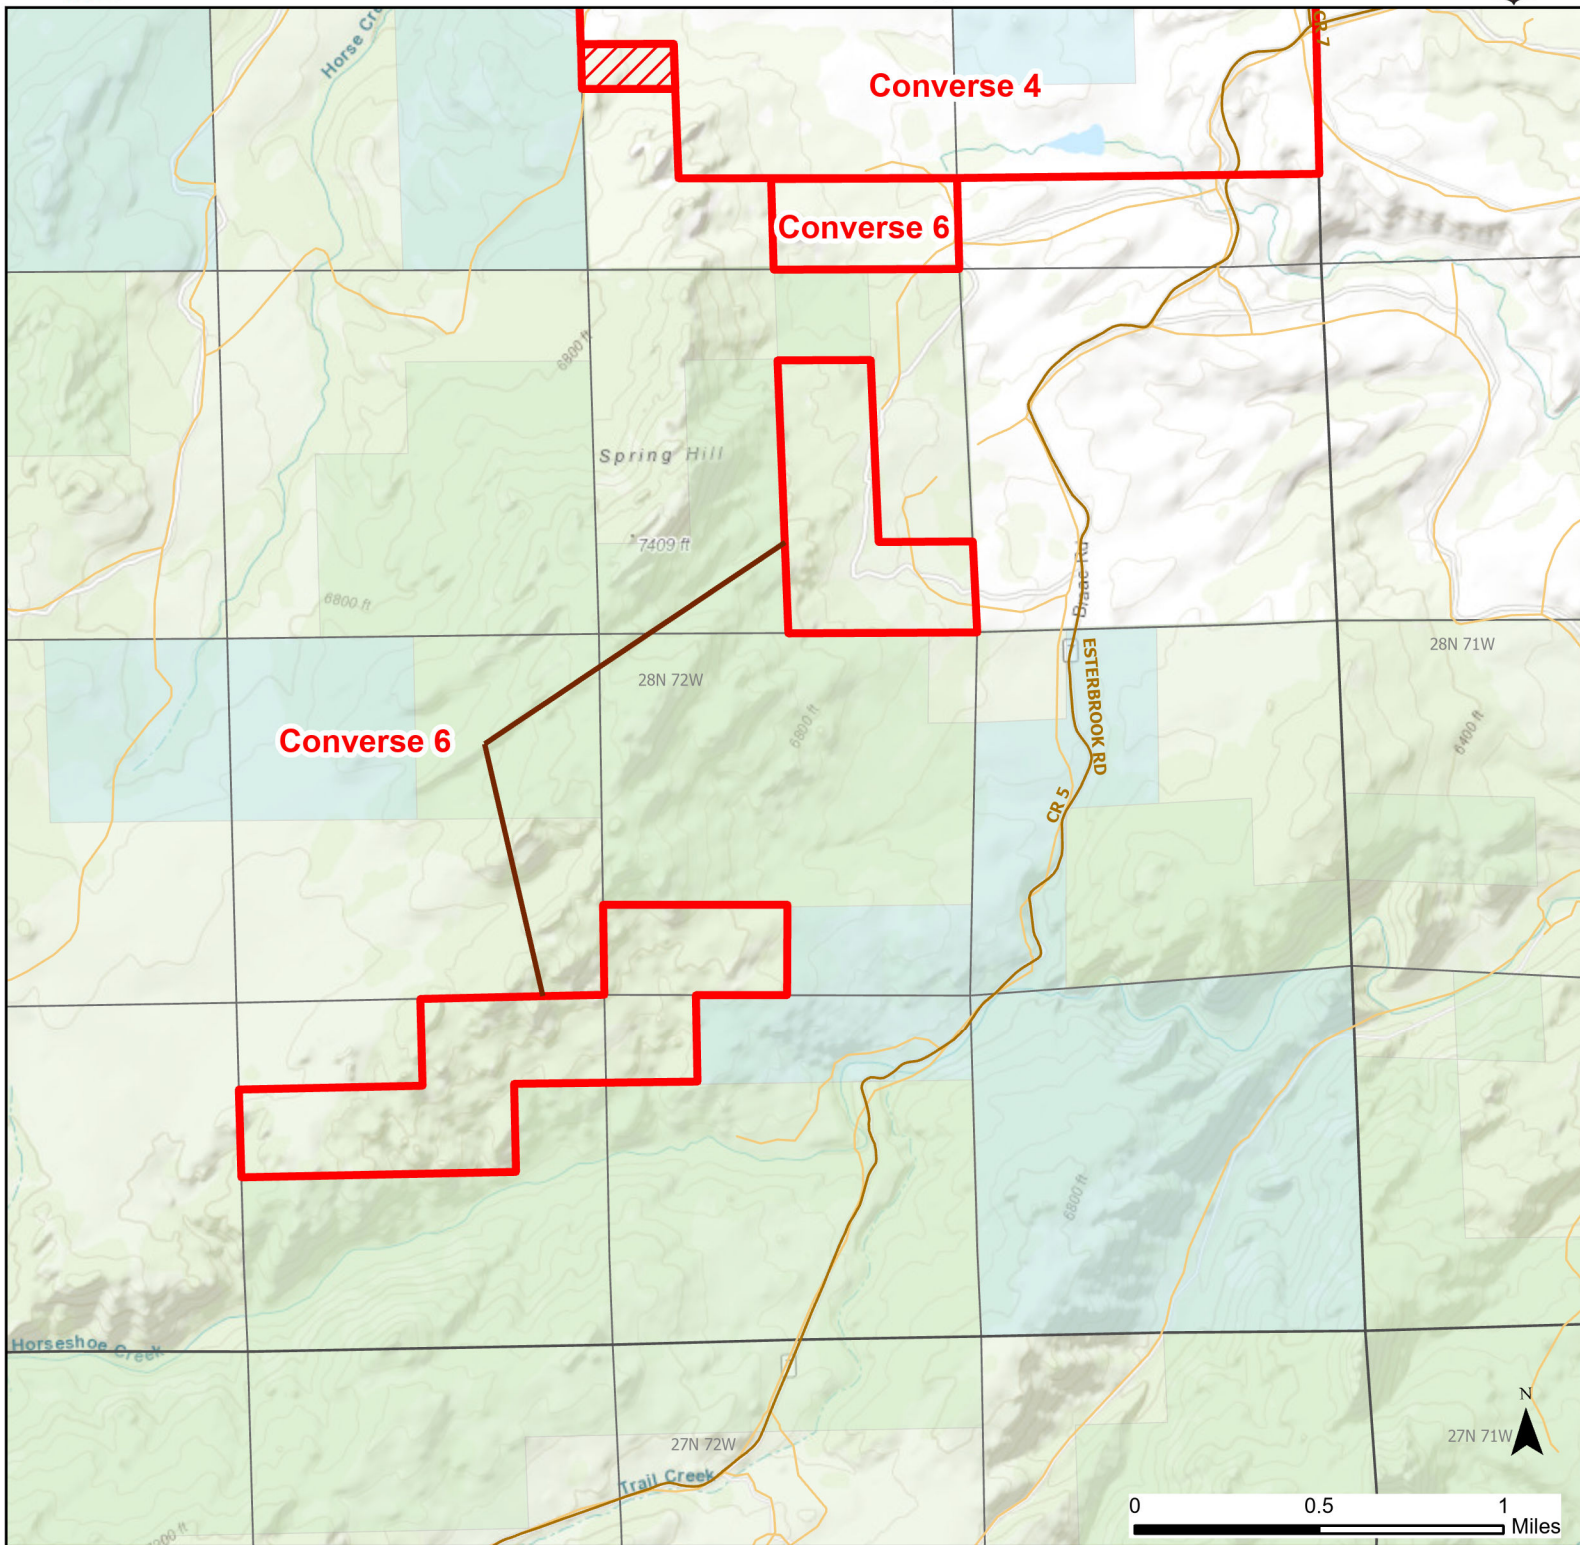

# Converse 6 Walk-in Hunting Area

Access Dates:  
09/1 - 01/31  
2024 Hunt Season

Parking	Closed Road	Boundary	Limited Range Weapons and Archery	State
Road Closed	WIA Use Only	Archery Only	Other	DOD
Coupon Box	Roads	Archery Only	CLOSED	BLM
Gate	County Boundaries			Forest Service
Open Road				Wyoming Game & Fish Dept.
Special Conditions Apply				Private

Species allowed to hunt: Elk, Mountain Lion

Rules: Mountain lion hunting allowed.

This map is for visual use, assistance and general location only, does not represent a survey, and is not to be used for legal conveyance. Hunt Area boundaries are approximate, consult Game and Fish Hunting Regulations for descriptions and restrictions. Access to these private lands for any commercial activity must be gained by contacting the individual landowner(s) directly.