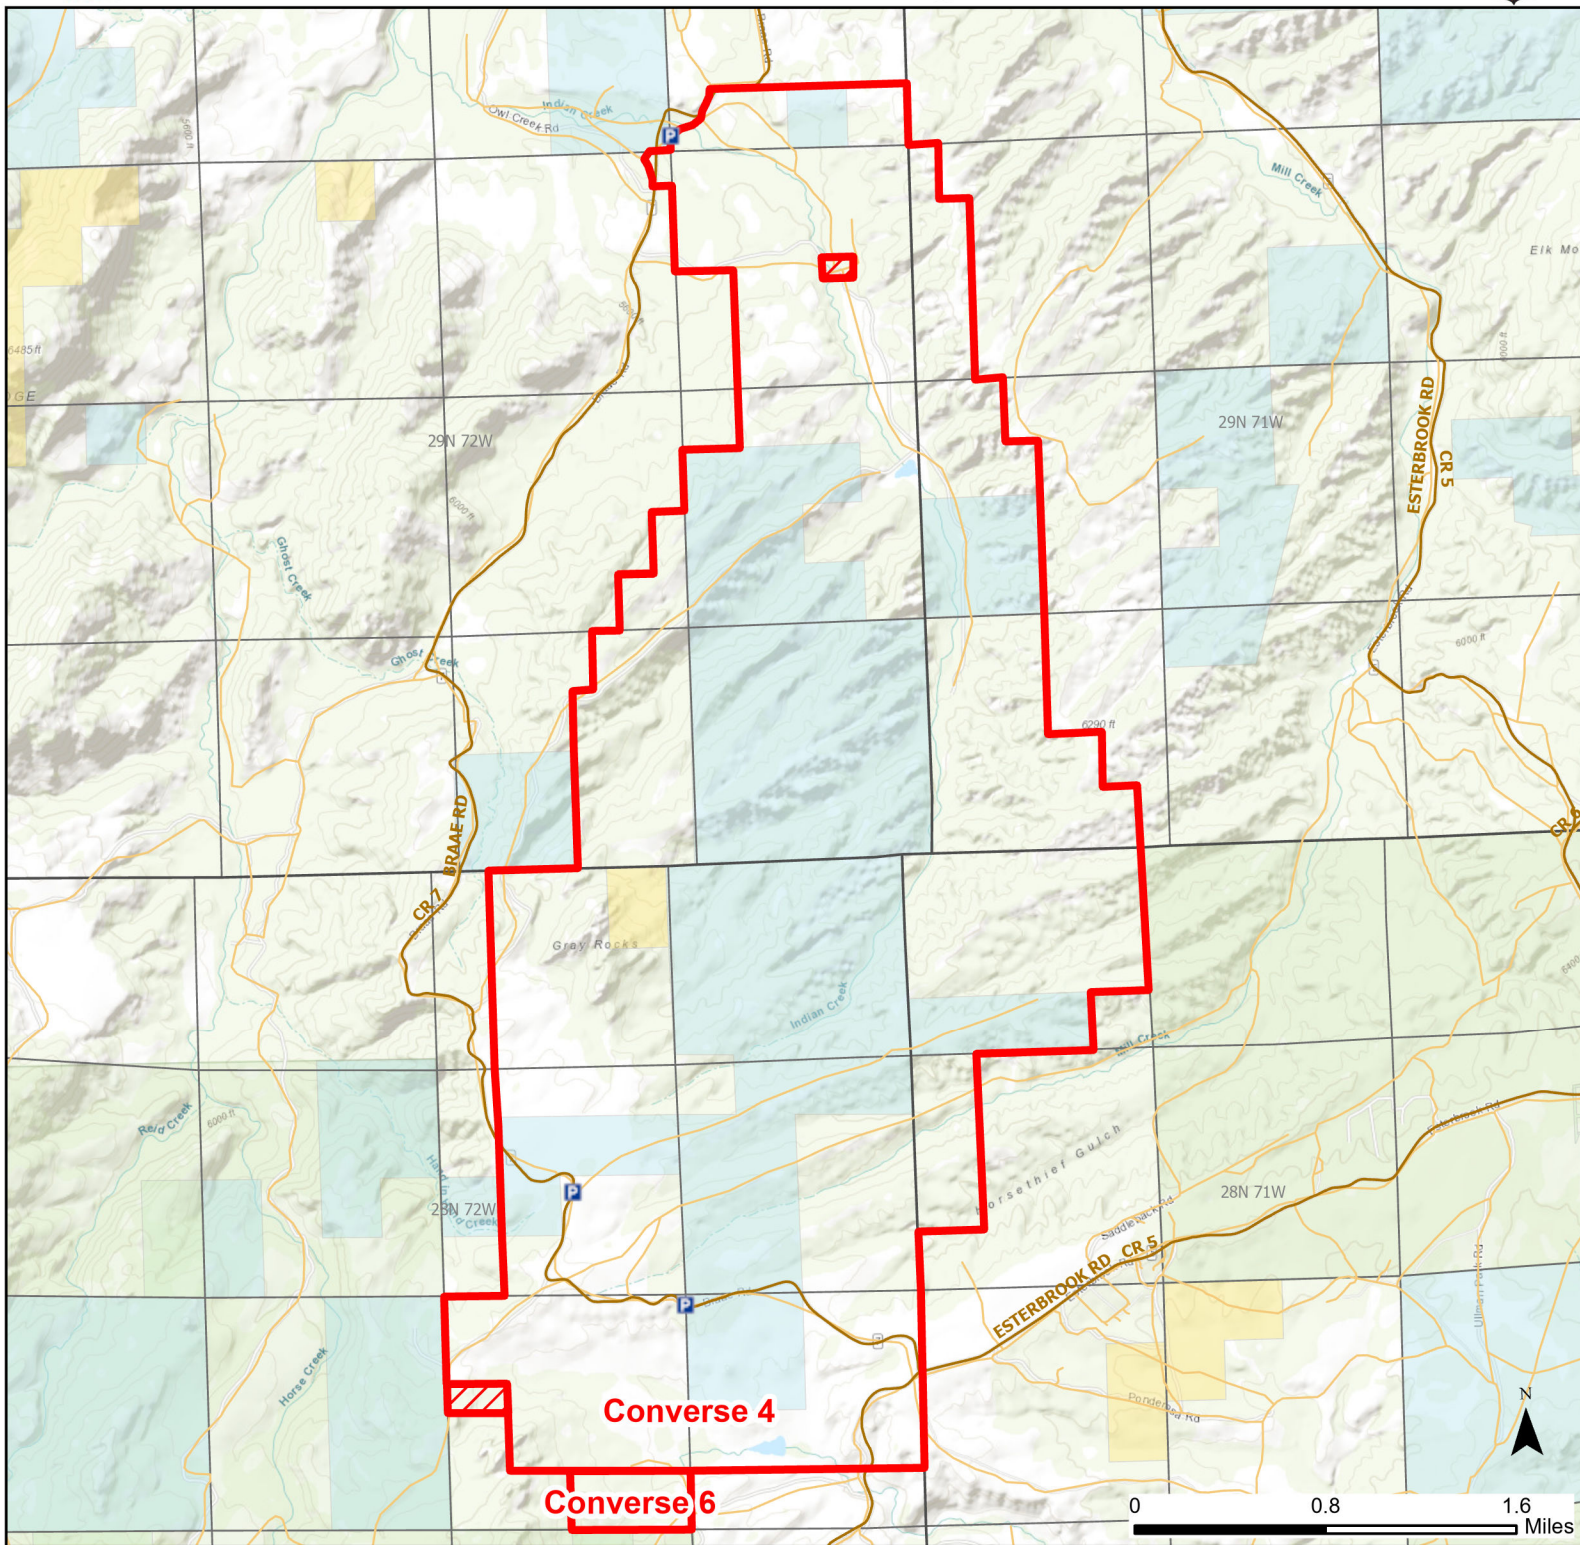

# Converse 4 Walk-in Hunting Area

Access Dates:  
11/21 - 01/31  
2024 Hunt Season

Parking	Closed Road	Boundary	Limited Range Weapons and Archery	State
Road Closed	WIA Use Only	Archery Only	Other	DOD
Coupon Box	Roads			BLM
Gate	County Boundaries			Forest Service
Open Road				Wyoming Game & Fish Dept.
Special Conditions Apply			CLOSED	Private

Species allowed to hunt: Elk

Rules: All vehicles must park in designated parking areas only. Vehicles may travel on established roads after 11:00 AM for game retrieval only. Firearms must be completely unloaded during game retrieval.

This map is for visual use, assistance and general location only, does not represent a survey, and is not to be used for legal conveyance. Hunt Area boundaries are approximate, consult Game and Fish Hunting Regulations for descriptions and restrictions. Access to these private lands for any commercial activity must be gained by contacting the individual landowner(s) directly.