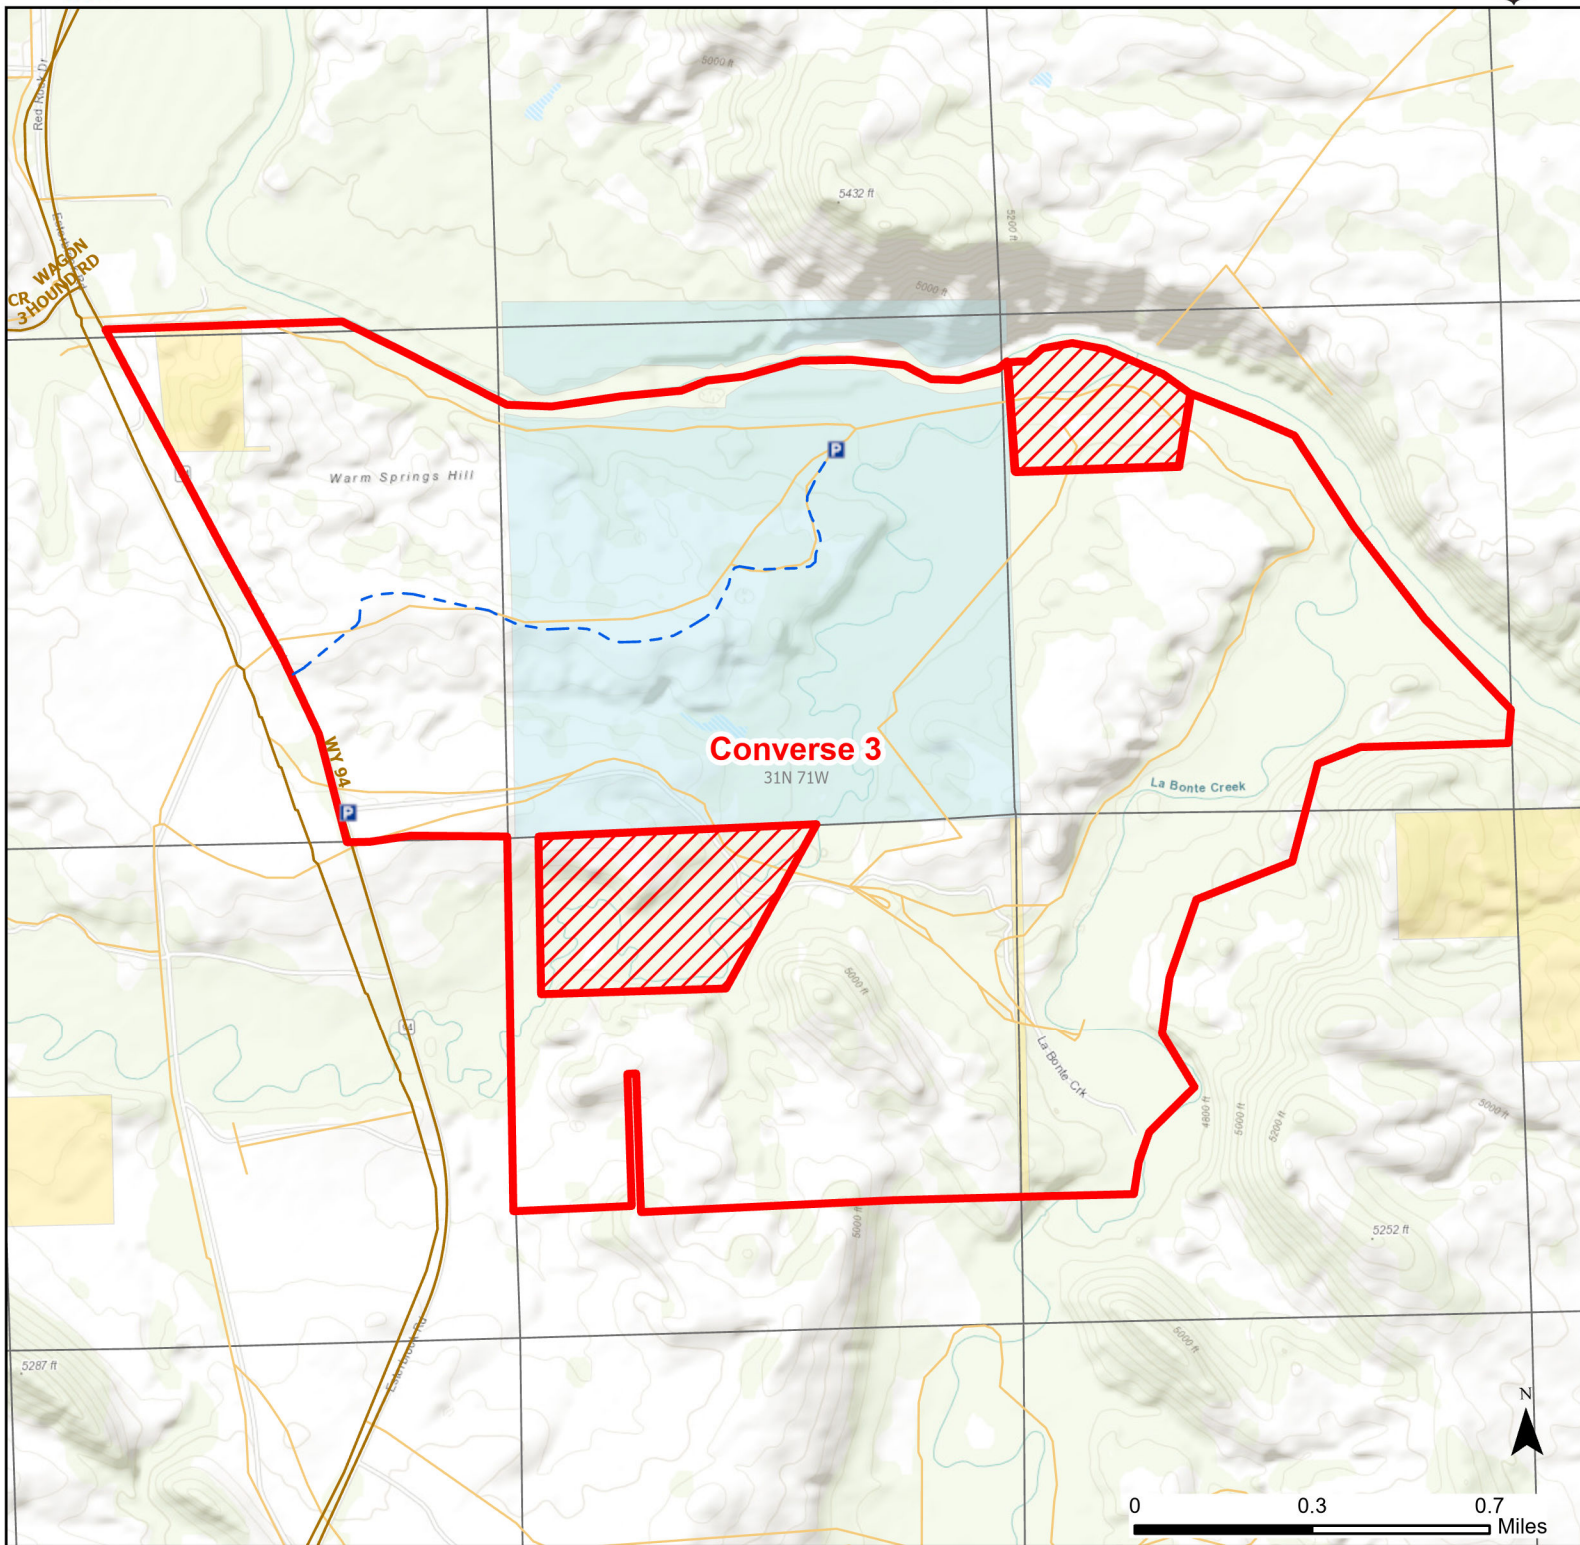

# Converse 3 Walk-in Hunting Area

Access Dates:  
11/01 - 12/31  
2024 Hunt Season

Parking	Closed Road	Boundary	Limited Range Weapons and Archery	State
Road Closed	WIA Use Only	Archery Only	Other	DOD
Coupon Box	Roads	CLOSED		BLM
Gate	County Boundaries			Forest Service
Open Road				Wyoming Game & Fish Dept.
Special Conditions Apply				Private

Species allowed to hunt: Turkey, Deer

Rules: All vehicles must park in designated parking areas only. White-tailed deer hunting only. No mule deer hunting. State lands are enrolled in this Walk-in Area. All access restrictions apply.

This map is for visual use, assistance and general location only, does not represent a survey, and is not to be used for legal conveyance. Hunt Area boundaries are approximate, consult Game and Fish Hunting Regulations for descriptions and restrictions. Access to these private lands for any commercial activity must be gained by contacting the individual landowner(s) directly.