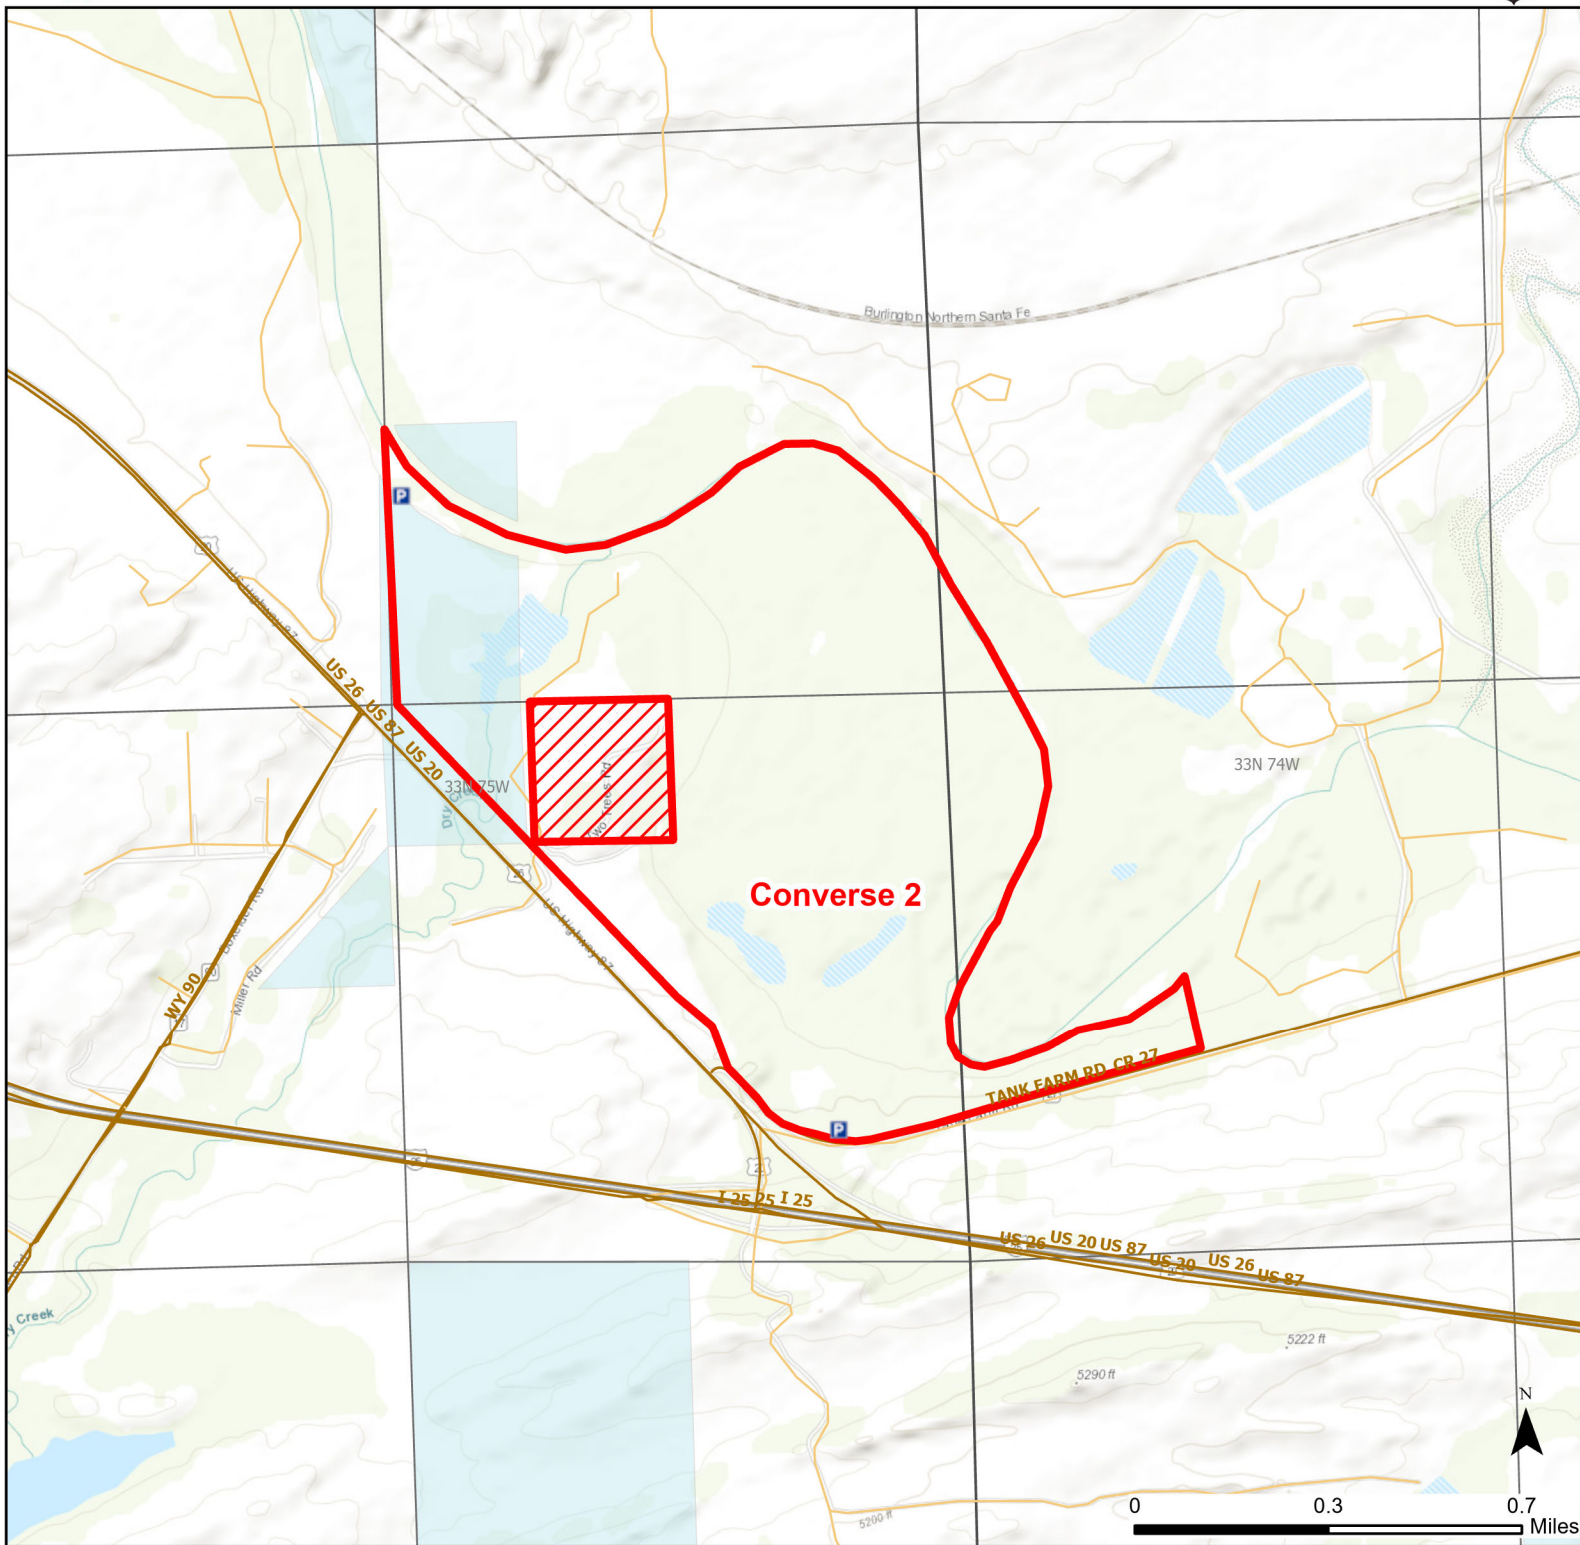

Converse 2 Walk-in Hunting Area

Access Dates:
08/15 - 03/31
2024 Hunt Season

Parking	Closed Road	Boundary	Limited Range Weapons and Archery	State
Road Closed	WIA Use Only	Archery Only	Other	DOD
Coupon Box	Roads	CLOSED		BLM
Gate	County Boundaries			Forest Service
Open Road				Wyoming Game & Fish Dept.
Special Conditions Apply				Private

Species allowed to hunt: Waterfowl, Pheasants, Turkey, Doves, Partridge, Rabbits, Antelope, Deer

Rules: All vehicles must park in designated parking areas only. Rifle and pistol use prohibited. Dogs must be under owner's control. Foot traffic only. Access is not permitted on the north side of the North Platte River.

This map is for visual use, assistance and general location only, does not represent a survey, and is not to be used for legal conveyance. Hunt Area boundaries are approximate, consult Game and Fish Hunting Regulations for descriptions and restrictions. Access to these private lands for any commercial activity must be gained by contacting the individual landowner(s) directly.