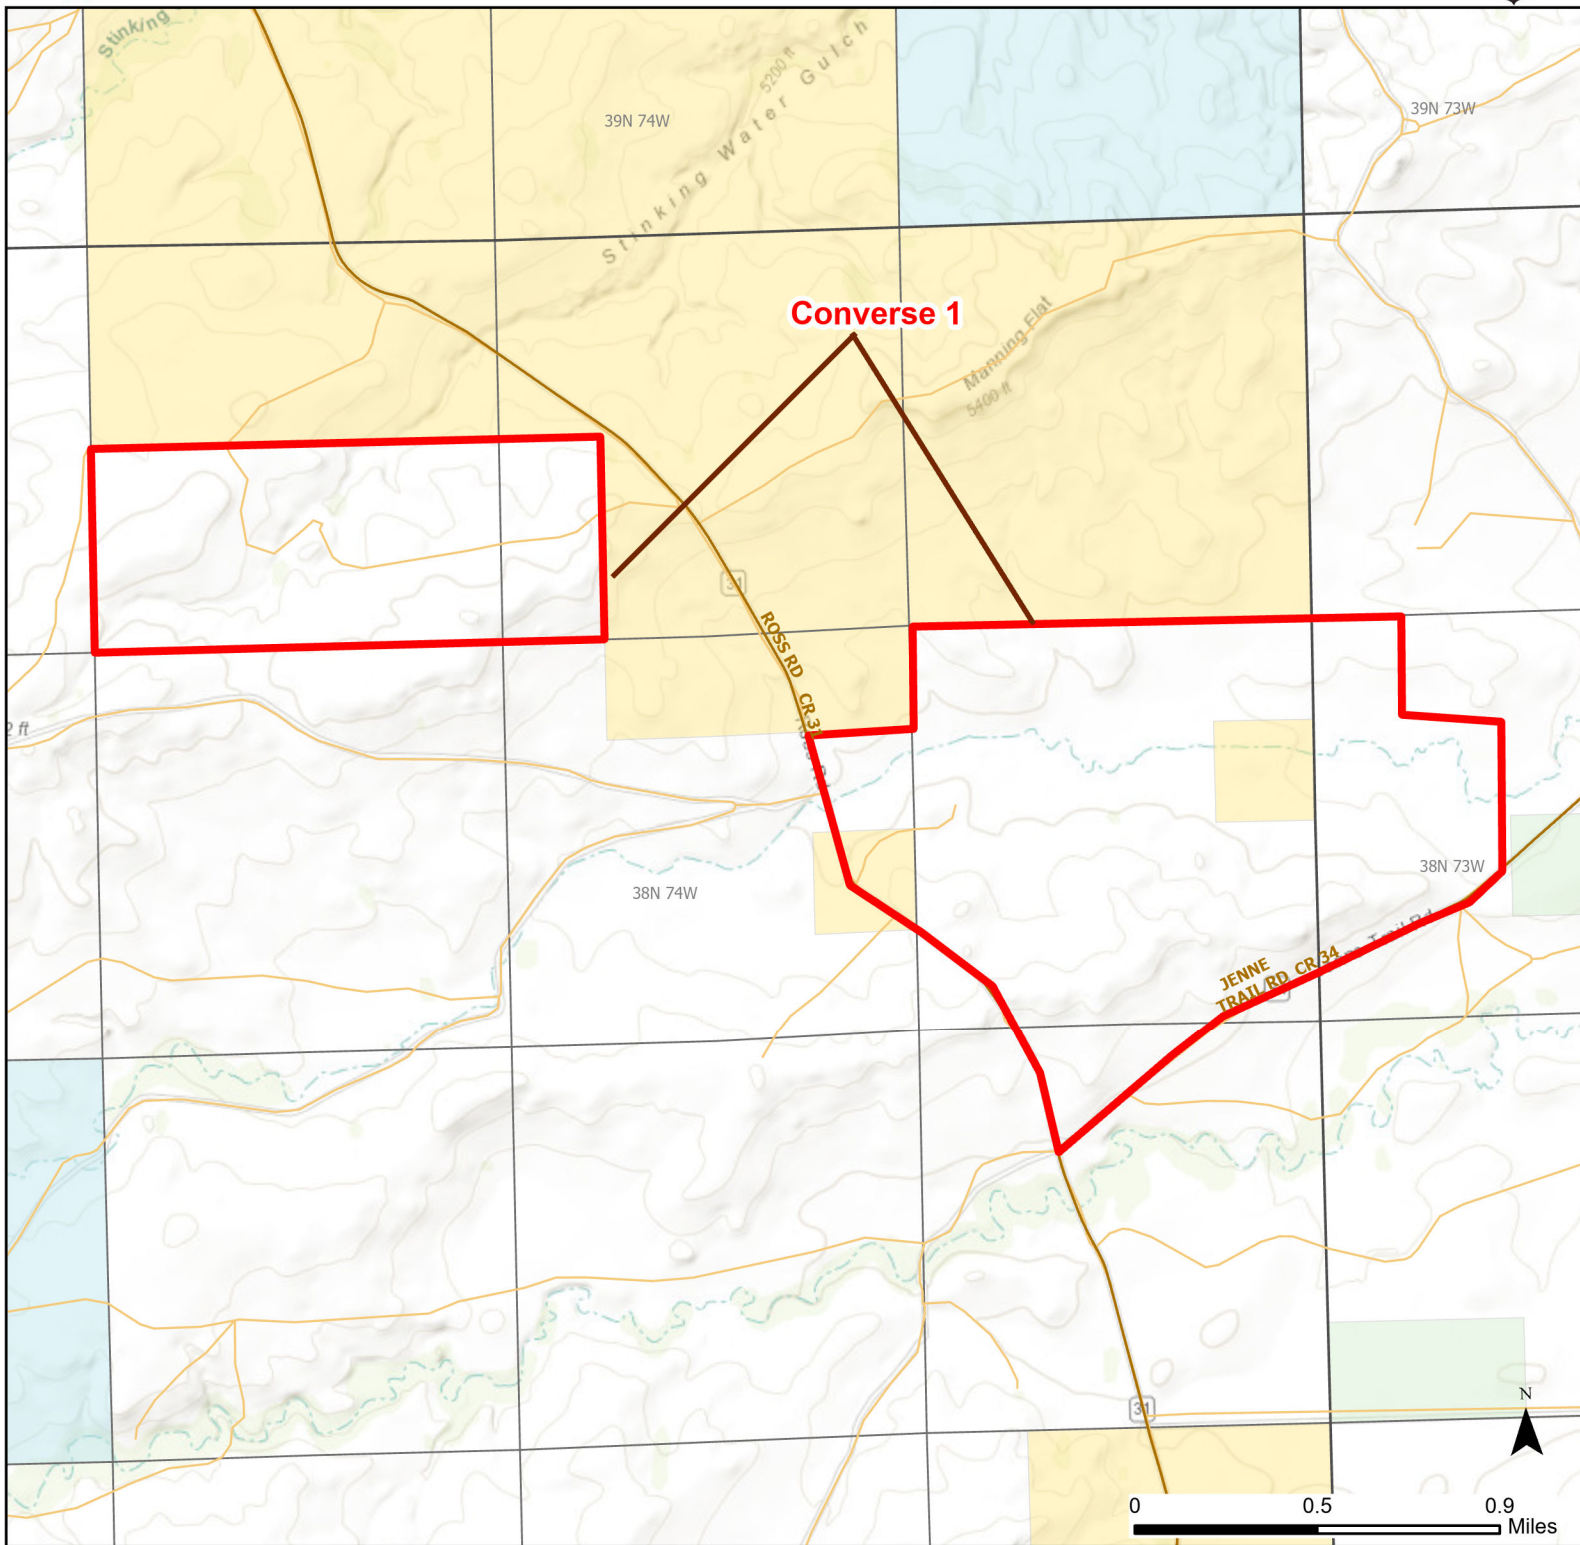

# Converse 1 Walk-in Hunting Area

Access Dates:  
08/15 - 11/30  
2024 Hunt Season

Parking	Closed Road	Boundary	Limited Range Weapons and Archery	State
Road Closed	WIA Use Only	Archery Only	Other	DOD
Coupon Box	Roads	County Boundaries	CLOSED	BLM
Gate	Open Road			Forest Service
Special Conditions Apply				Wyoming Game & Fish Dept.
				Private

Species allowed to hunt: Antelope, Deer

Rules: Motorized vehicle access allowed on established roads only.

This map is for visual use, assistance and general location only, does not represent a survey, and is not to be used for legal conveyance. Hunt Area boundaries are approximate, consult Game and Fish Hunting Regulations for descriptions and restrictions. Access to these private lands for any commercial activity must be gained by contacting the individual landowner(s) directly.