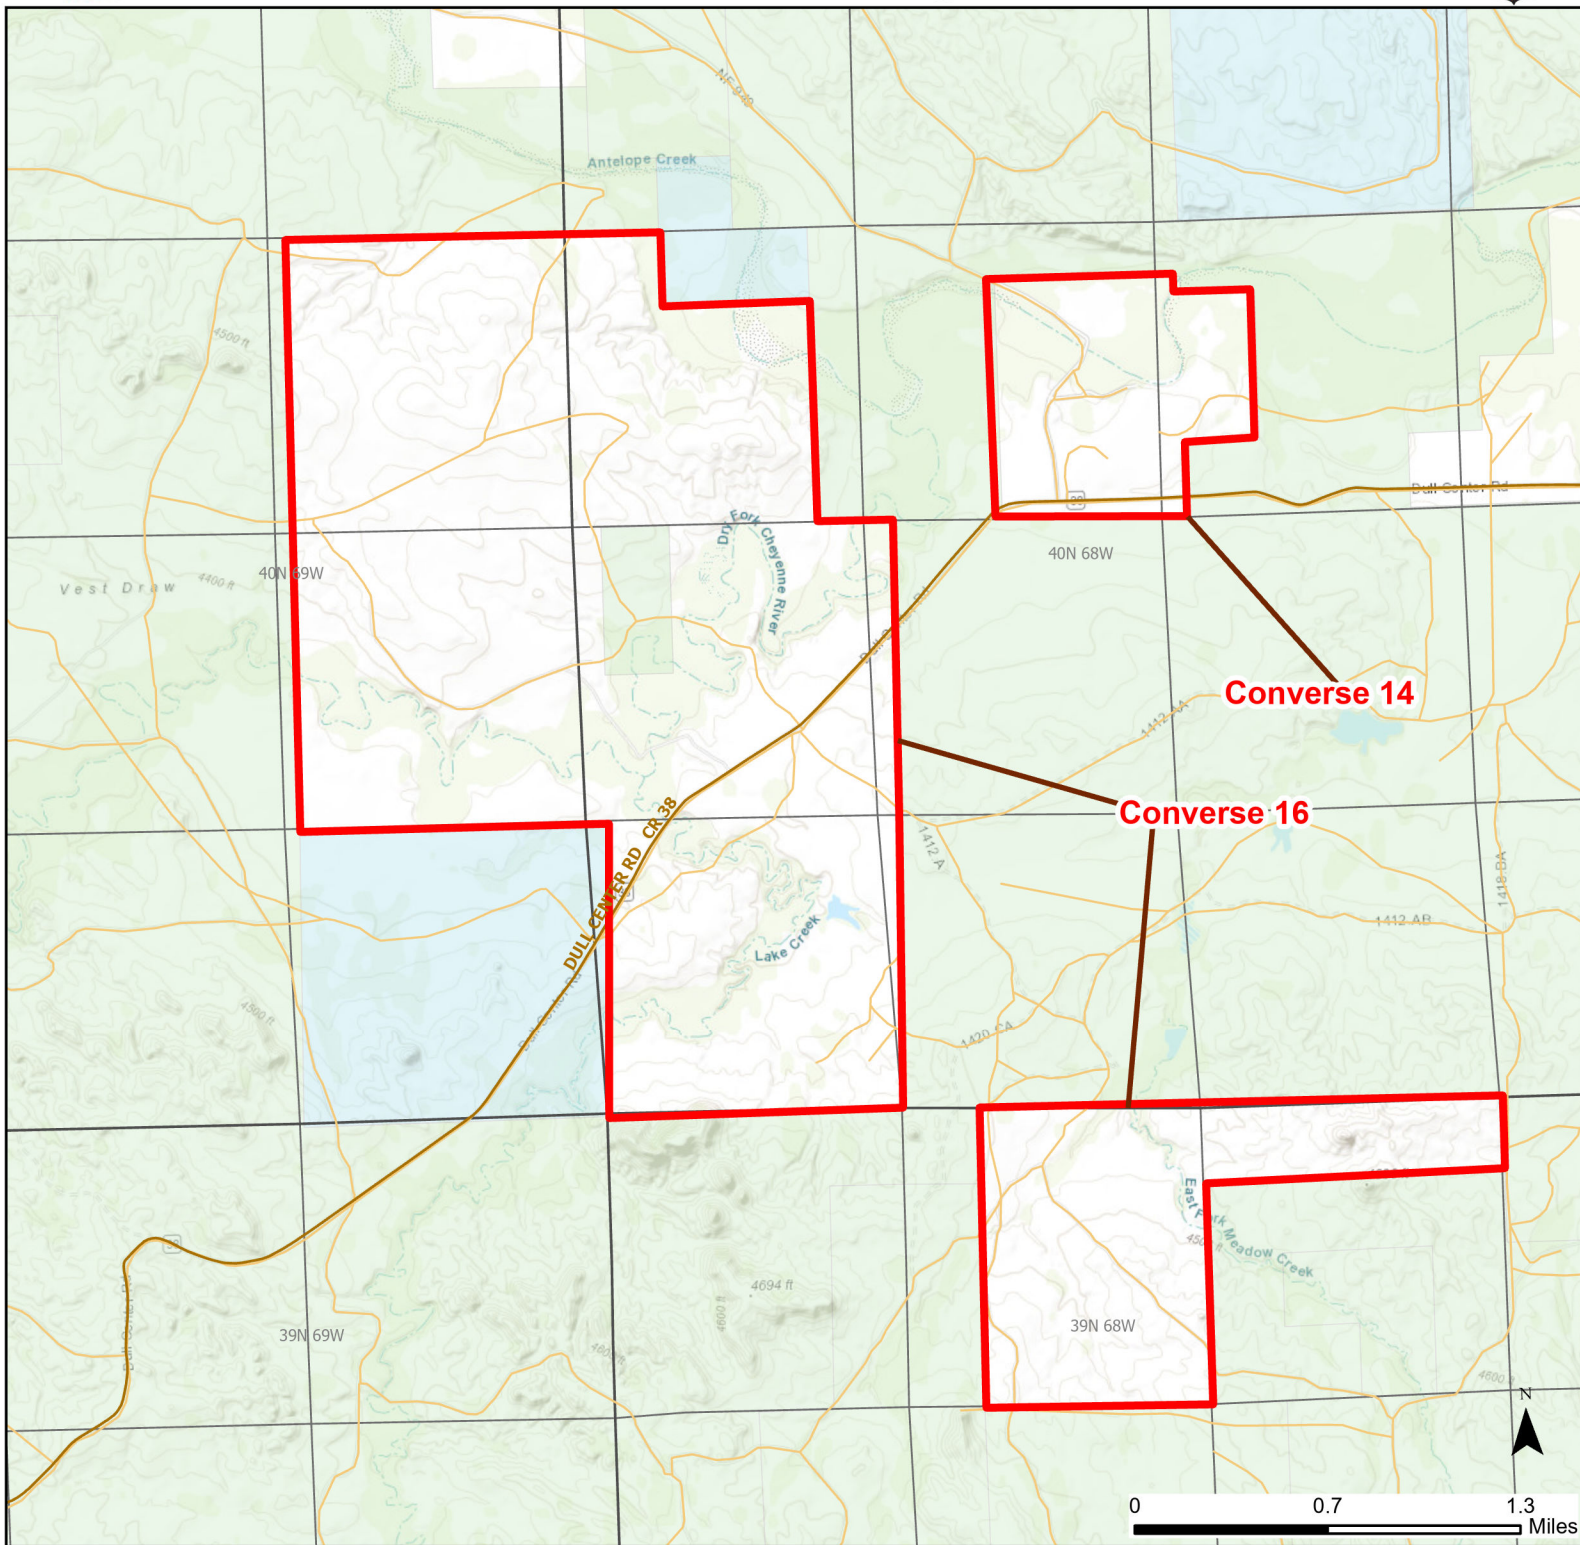

# Converse 16 Walk-in Hunting Area

Access Dates:  
09/01 - 09/30  
2024 Hunt Season

Parking	Closed Road	Boundary	Limited Range Weapons and Archery	State
Road Closed	WIA Use Only	Archery Only	Other	DOD
Coupon Box	Roads	County Boundaries	CLOSED	BLM
Gate				Forest Service
Open Road				Wyoming Game & Fish Dept.
Special Conditions Apply				Private

Species allowed to hunt: Elk

Rules: Archery hunting only. No crossbows.

This map is for visual use, assistance and general location only, does not represent a survey, and is not to be used for legal conveyance. Hunt Area boundaries are approximate, consult Game and Fish Hunting Regulations for descriptions and restrictions. Access to these private lands for any commercial activity must be gained by contacting the individual landowner(s) directly.