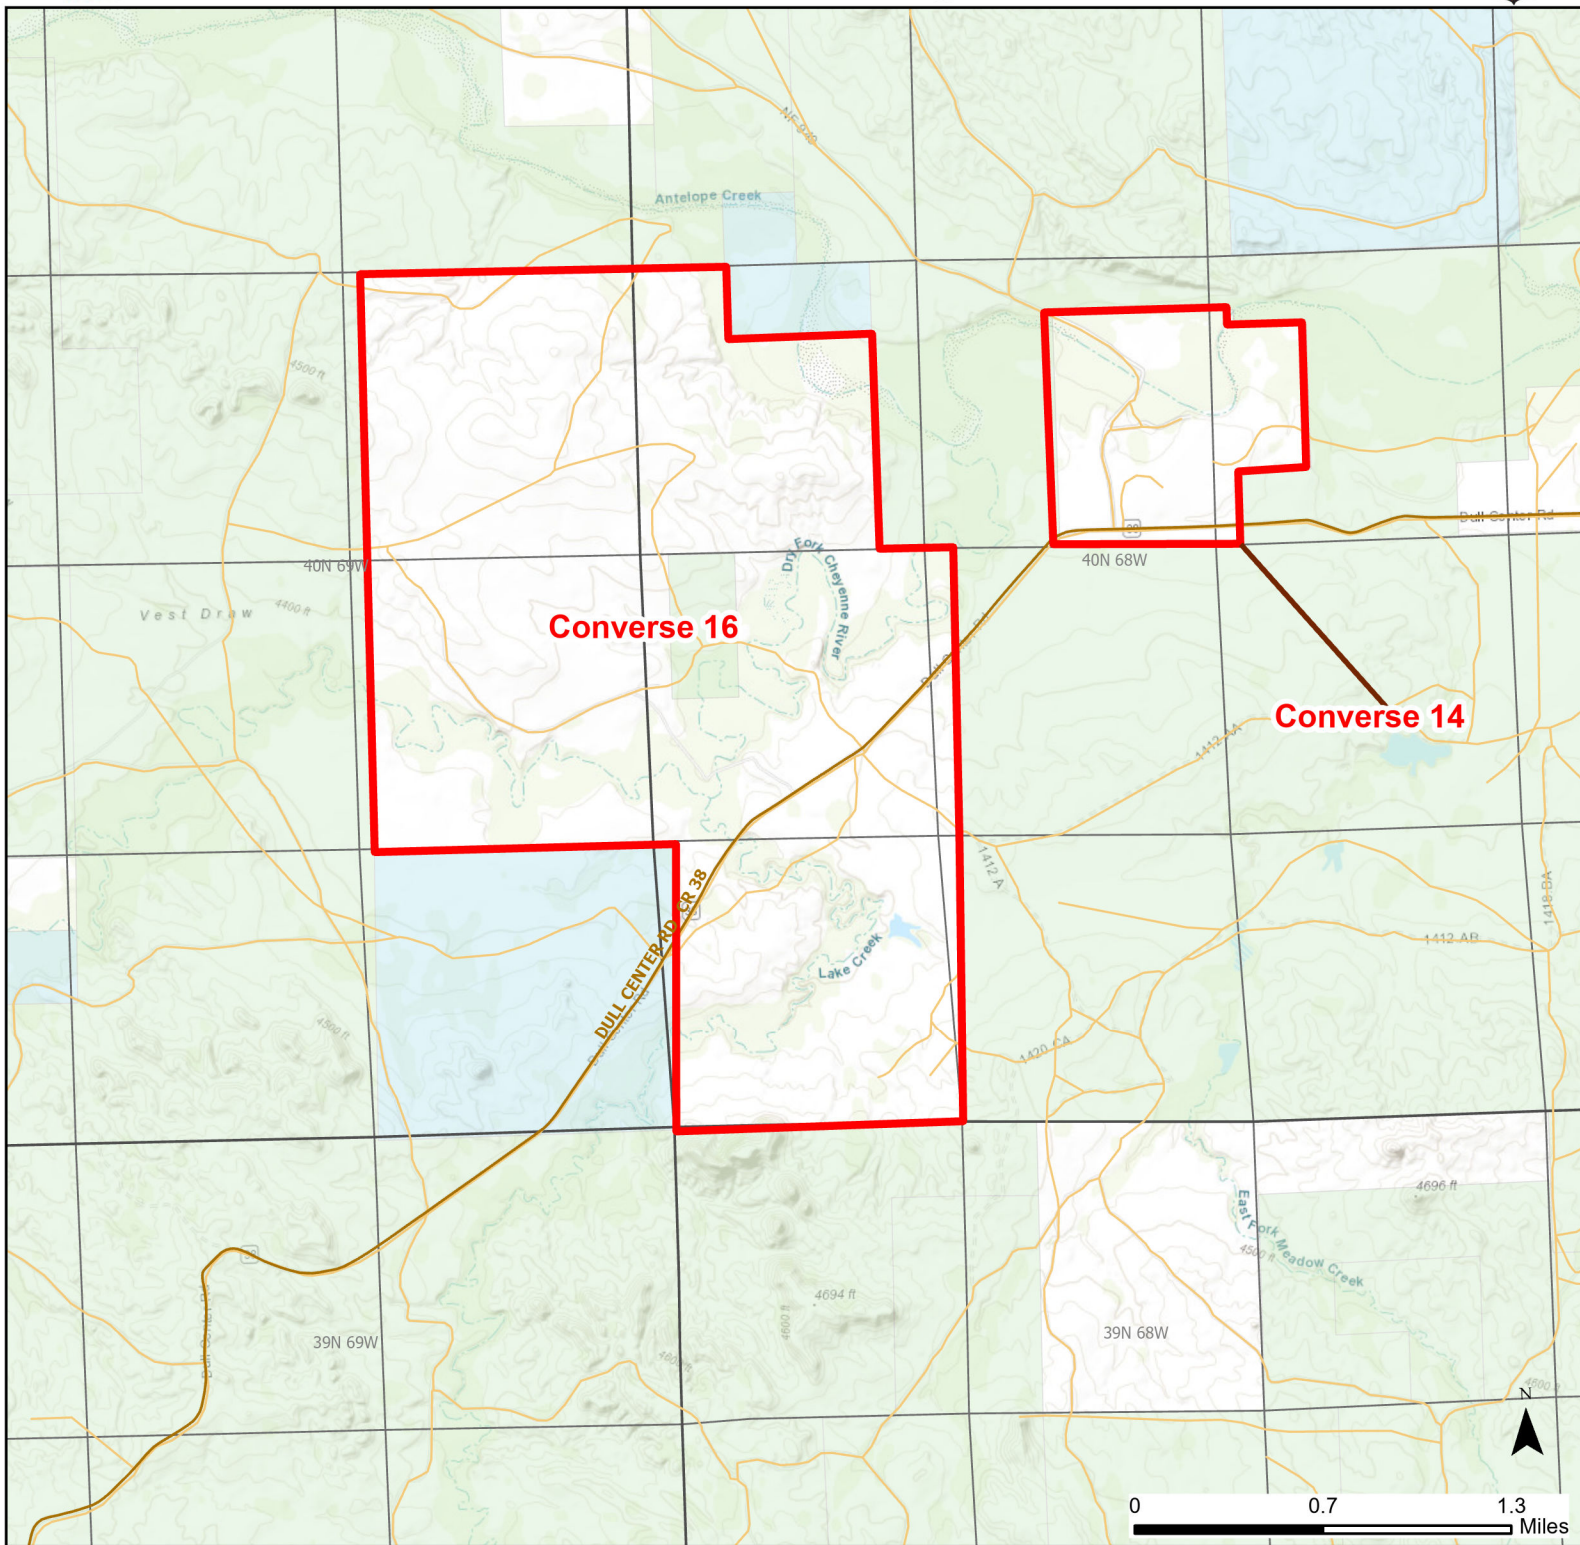

Converse 16

Walk-in Hunting Area

Access Dates:
09/01 - 09/30
2024 Hunt Season

Parking	Closed Road	Boundary	Limited Range Weapons and Archery	State
Road Closed	WIA Use Only	Archery Only	Other	DOD
Coupon Box	Roads	County Boundaries	CLOSED	BLM
Gate	Open Road			Forest Service
Special Conditions Apply				Wyoming Game & Fish Dept.
				Private

Species allowed to hunt: Elk

Rules: Archery hunting only. No crossbows.

This map is for visual use, assistance and general location only, does not represent a survey, and is not to be used for legal conveyance. Hunt Area boundaries are approximate, consult Game and Fish Hunting Regulations for descriptions and restrictions. Access to these private lands for any commercial activity must be gained by contacting the individual landowner(s) directly.