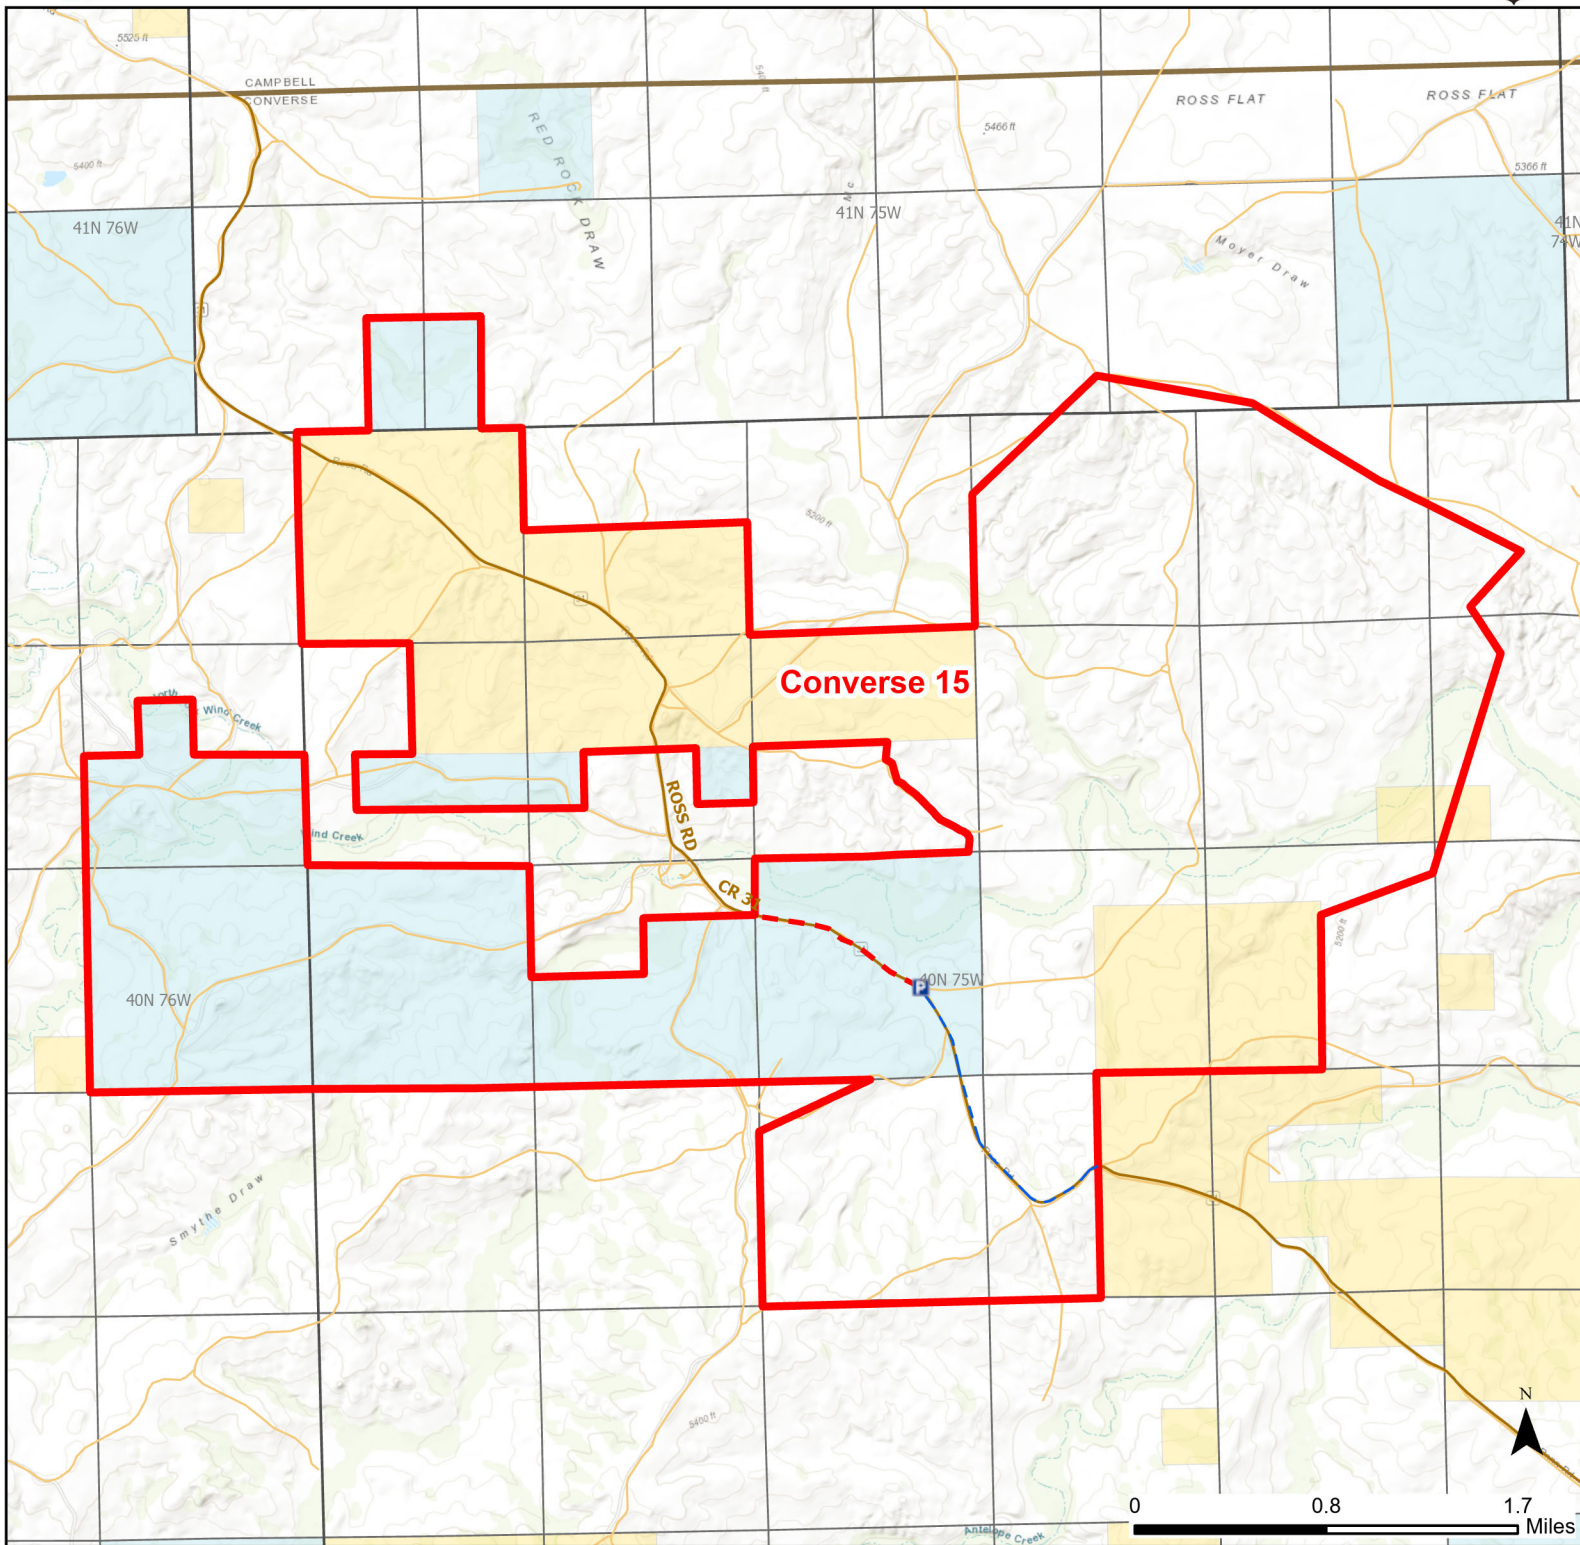

Converse 15 Walk-in Hunting Area

Access Dates:
08/15 - 11/30
2024 Hunt Season

Parking	Closed Road	Boundary	Limited Range Weapons and Archery	State
Road Closed	WIA Use Only	Archery Only	Other	DOD
Coupon Box	Roads	County Boundaries	CLOSED	BLM
Gate	County Boundaries			Forest Service
Open Road				Wyoming Game & Fish Dept.
Special Conditions Apply				Private

Species allowed to hunt: Antelope, Deer, Rabbit

Rules: All vehicles must park in designated parking areas only. State lands are enrolled in this Walk-in Area. All access restrictions apply.

This map is for visual use, assistance and general location only, does not represent a survey, and is not to be used for legal conveyance. Hunt Area boundaries are approximate, consult Game and Fish Hunting Regulations for descriptions and restrictions. Access to these private lands for any commercial activity must be gained by contacting the individual landowner(s) directly.