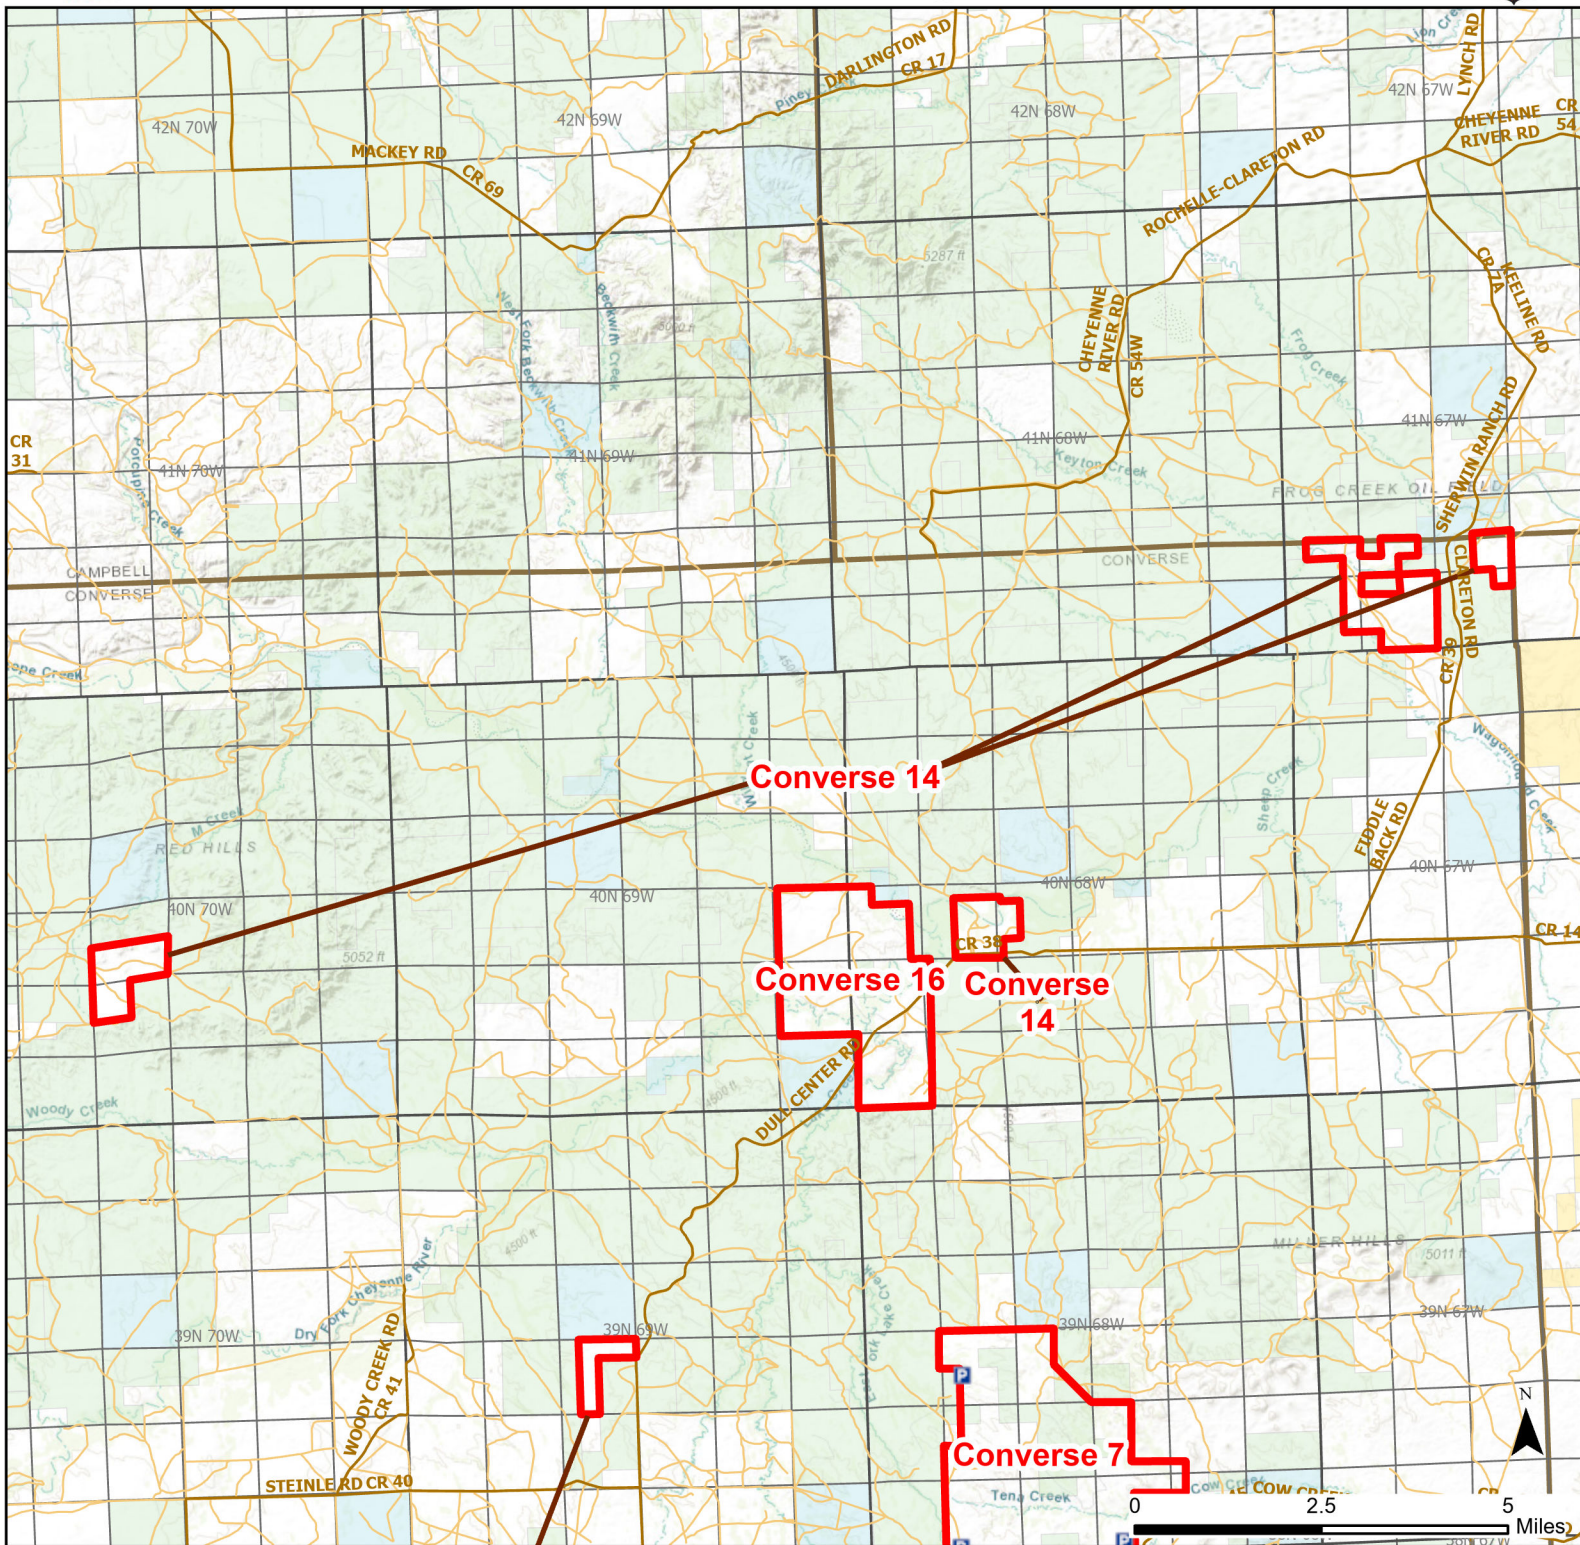

Converse 14 Walk-in Hunting Area

Access Dates:
08/15 - 05/31
2024 Hunt Season

Parking	Closed Road	Boundary	Limited Range Weapons and Archery	State
Road Closed	WIA Use Only	Archery Only	Other	DOD
Coupon Box	Roads	County Boundaries	CLOSED	BLM
Gate	Open Road			Forest Service
Open Road	Special Conditions Apply			Wyoming Game & Fish Dept.
				Private

Species allowed to hunt: Waterfowl, Sharp-tailed Grouse, Blue Grouse, Doves, Partridge, Turkey, Rabbit, Antelope, Deer, Elk

Rules: Foot traffic only

This map is for visual use, assistance and general location only, does not represent a survey, and is not to be used for legal conveyance. Hunt Area boundaries are approximate, consult Game and Fish Hunting Regulations for descriptions and restrictions. Access to these private lands for any commercial activity must be gained by contacting the individual landowner(s) directly.