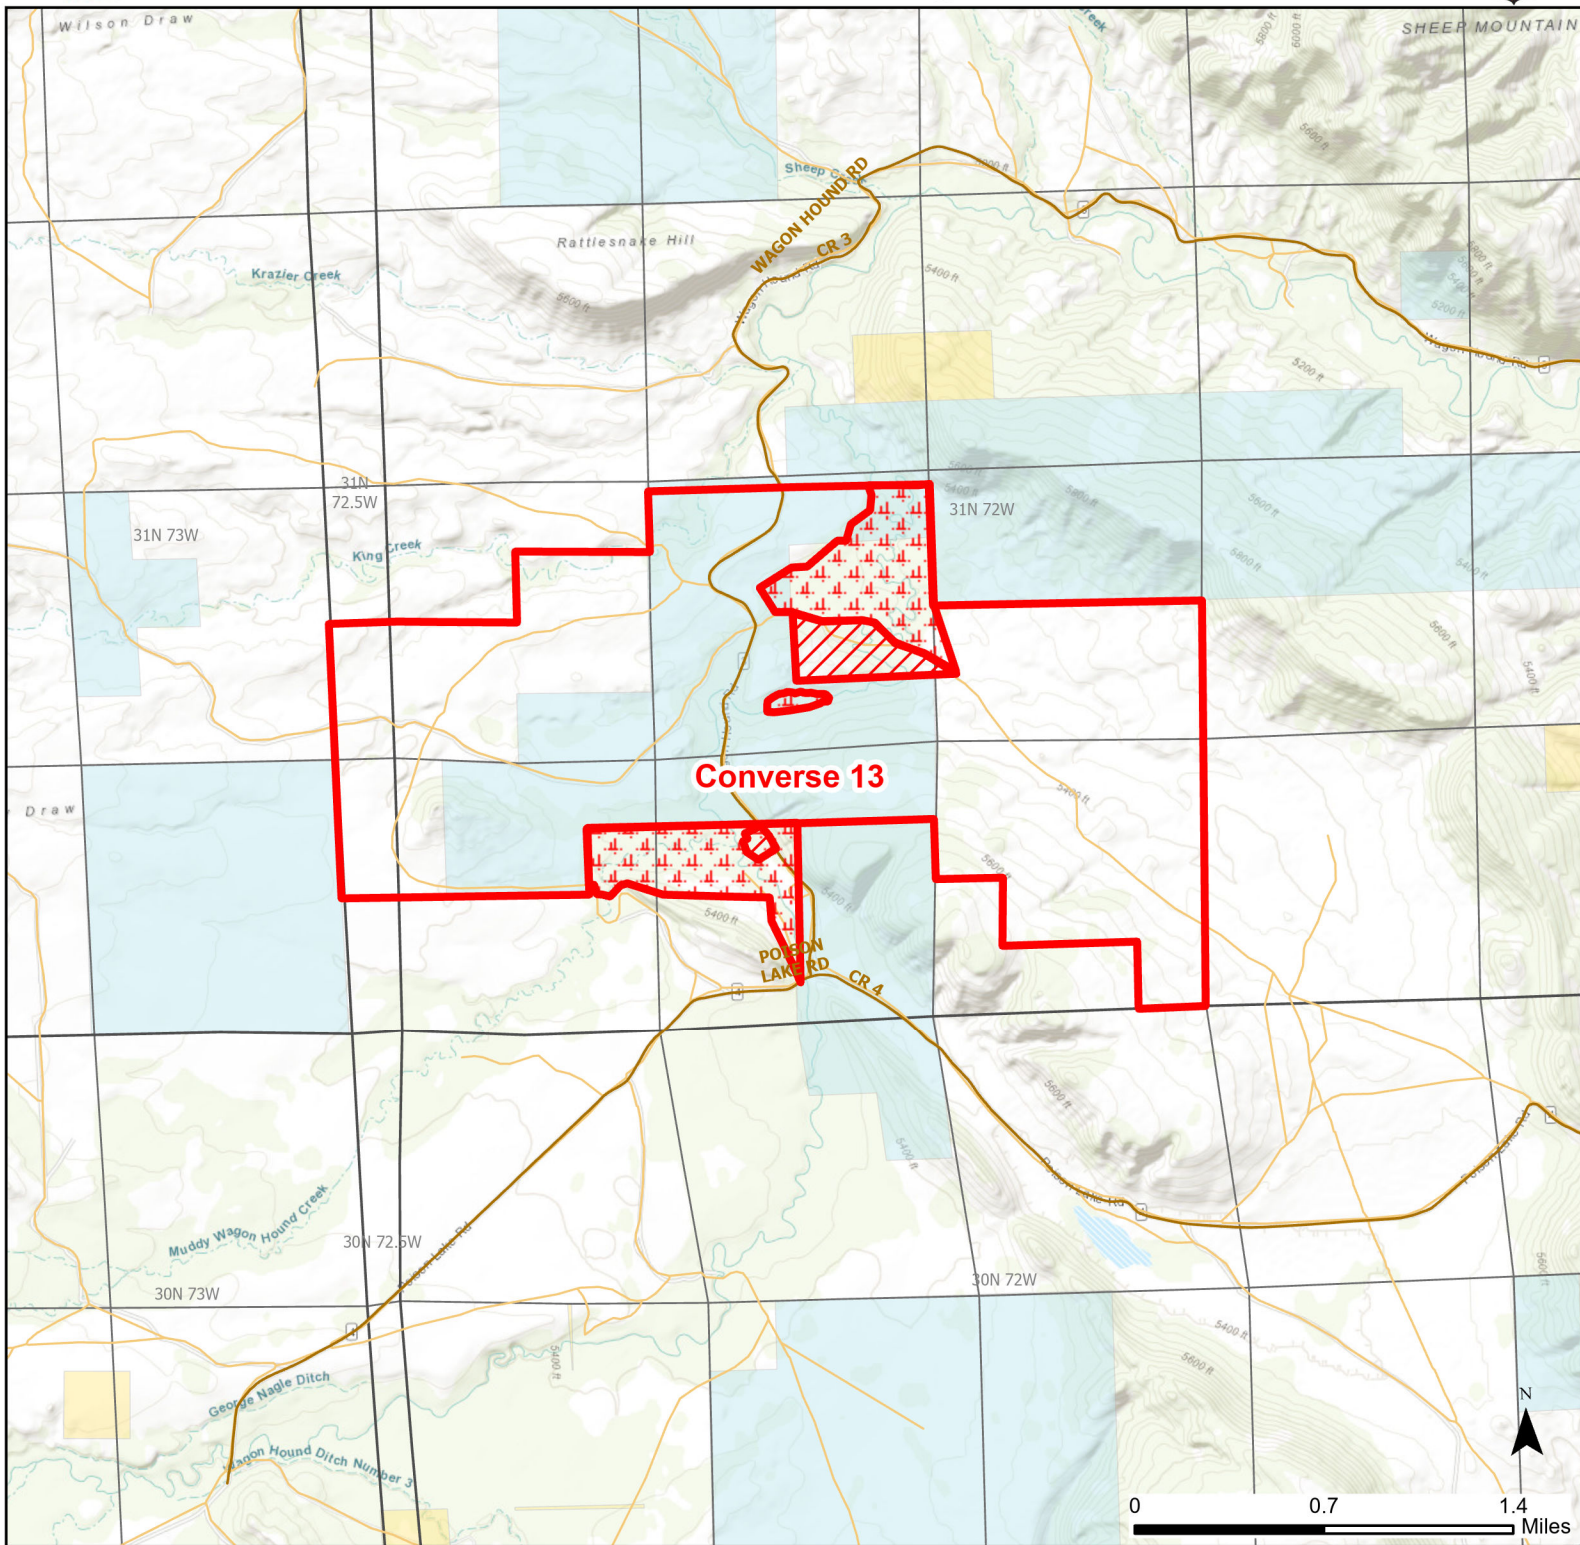

# Converse 13 Walk-in Hunting Area

Access Dates:  
08/15 - 01/31  
2024 Hunt Season

Parking	Closed Road	Boundary	Limited Range Weapons and Archery	State
Road Closed	WIA Use Only	Archery Only	Other	DOD
Coupon Box	Roads	County Boundaries	CLOSED	BLM
Gate	County Boundaries			Forest Service
Open Road				Wyoming Game & Fish Dept.
Special Conditions Apply				Private

Species allowed to hunt: Antelope, Elk, Turkey

Rules: No motorized travel, foot traffic only. No deer hunting on deeded land. Deeded land closed 10/15 - 10/31.

This map is for visual use, assistance and general location only, does not represent a survey, and is not to be used for legal conveyance. Hunt Area boundaries are approximate, consult Game and Fish Hunting Regulations for descriptions and restrictions. Access to these private lands for any commercial activity must be gained by contacting the individual landowner(s) directly.