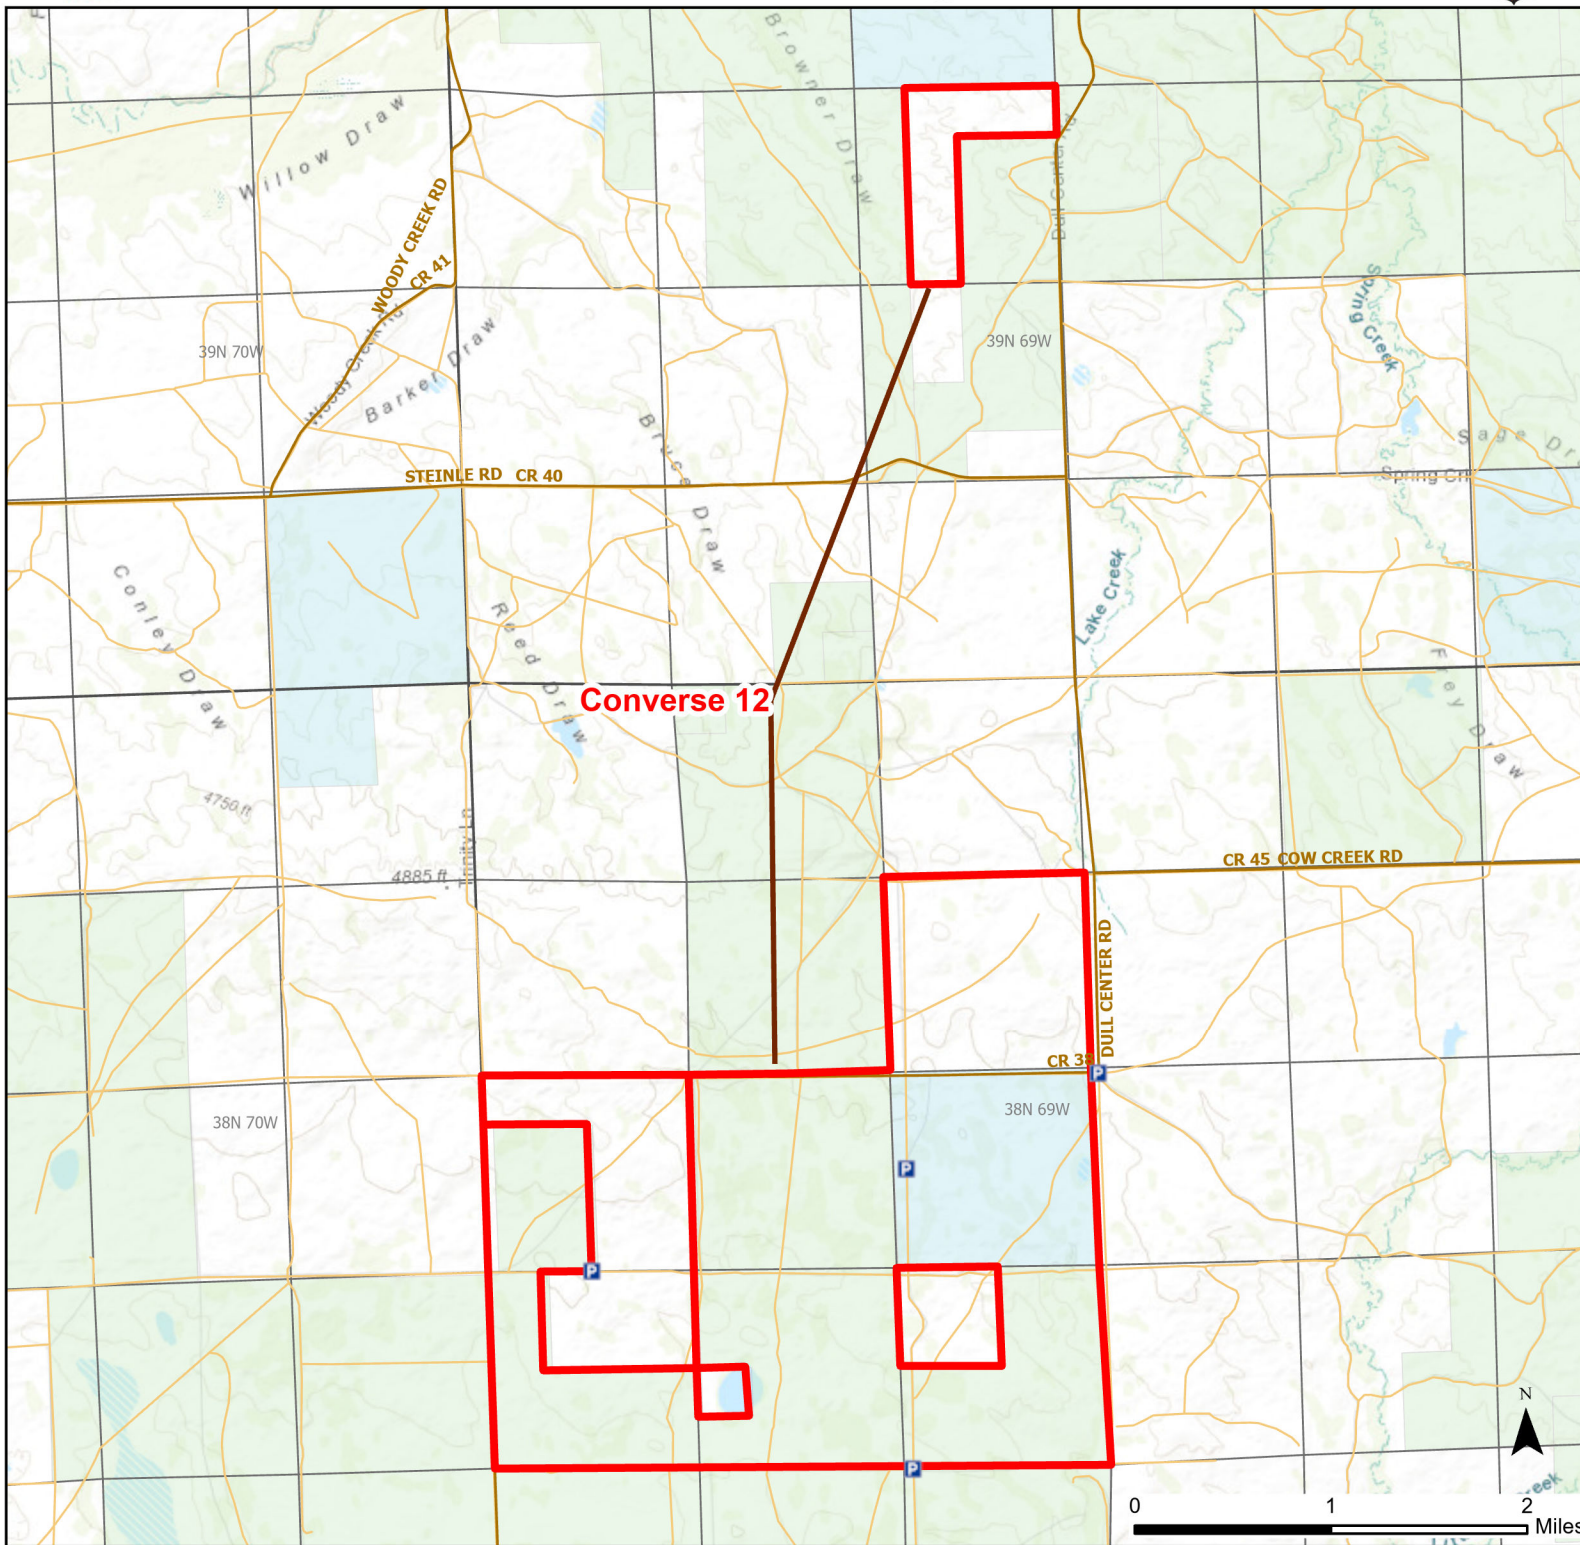

# Converse 12 Walk-in Hunting Area

Access Dates:  
08/15 - 11/30  
2024 Hunt Season

Parking	Closed Road	Boundary	Limited Range Weapons and Archery	State
Road Closed	WIA Use Only	Archery Only	Other	DOD
Coupon Box	Roads	County Boundaries	CLOSED	BLM
Gate	Open Road			Forest Service
Special Conditions Apply				Wyoming Game & Fish Dept.
				Private

Species allowed to hunt: Antelope, Deer

Rules: All vehicles must park in designated parking areas only.