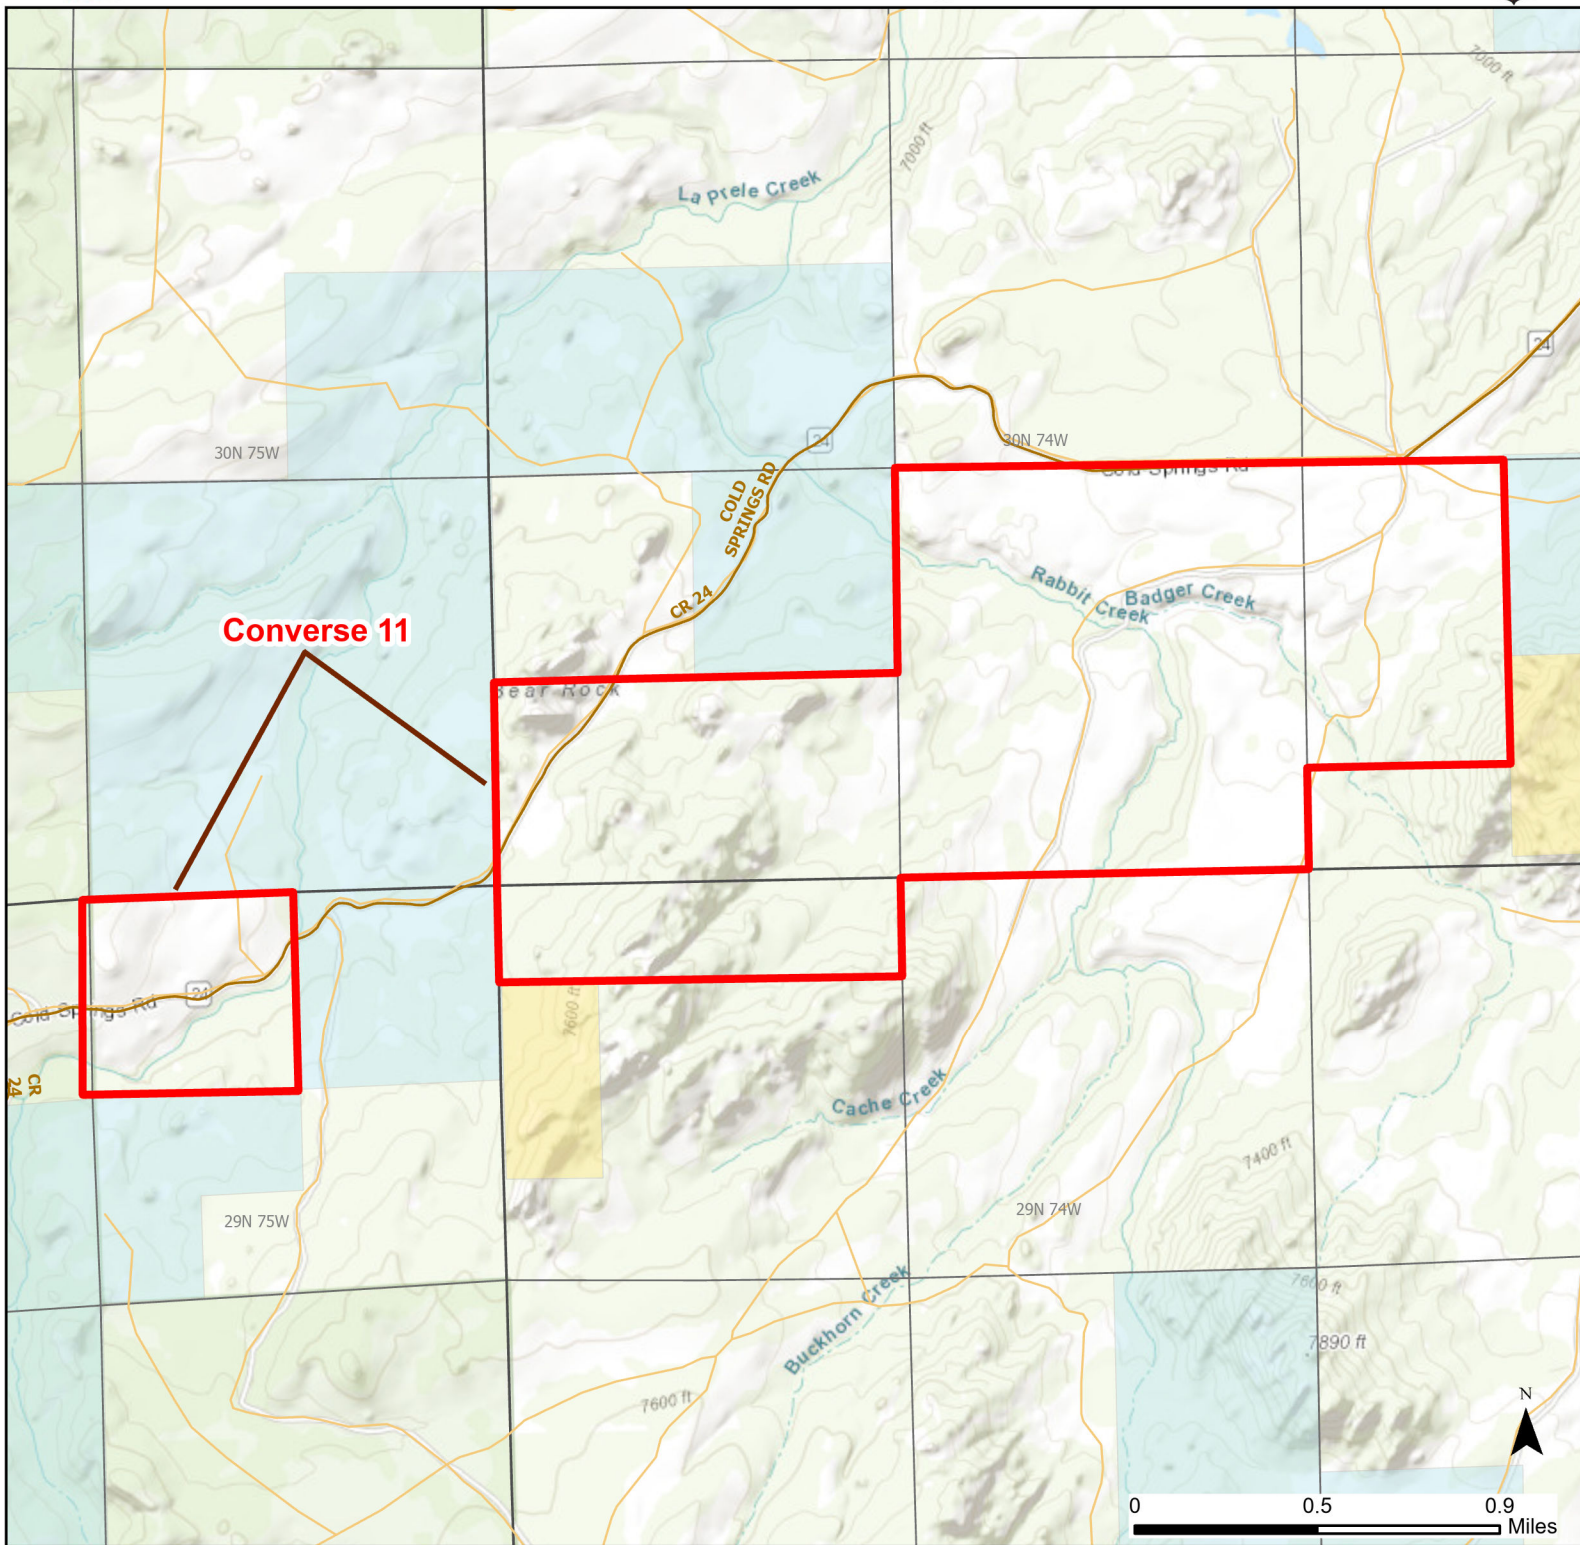

Converse 11 Walk-in Hunting Area

Access Dates:
10/14 - 01/31
2024 Hunt Season

Parking	Closed Road	Boundary	Limited Range Weapons and Archery	State
Road Closed	WIA Use Only	Archery Only	Other	DOD
Coupon Box	Roads			BLM
Gate	County Boundaries			Forest Service
Open Road				Wyoming Game & Fish Dept.
Special Conditions Apply			CLOSED	Private

Species allowed to hunt: Antelope, Deer, Elk

Rules: Foot traffic only. Motorized travel restricted to county road.

This map is for visual use, assistance and general location only, does not represent a survey, and is not to be used for legal conveyance. Hunt Area boundaries are approximate, consult Game and Fish Hunting Regulations for descriptions and restrictions. Access to these private lands for any commercial activity must be gained by contacting the individual landowner(s) directly.