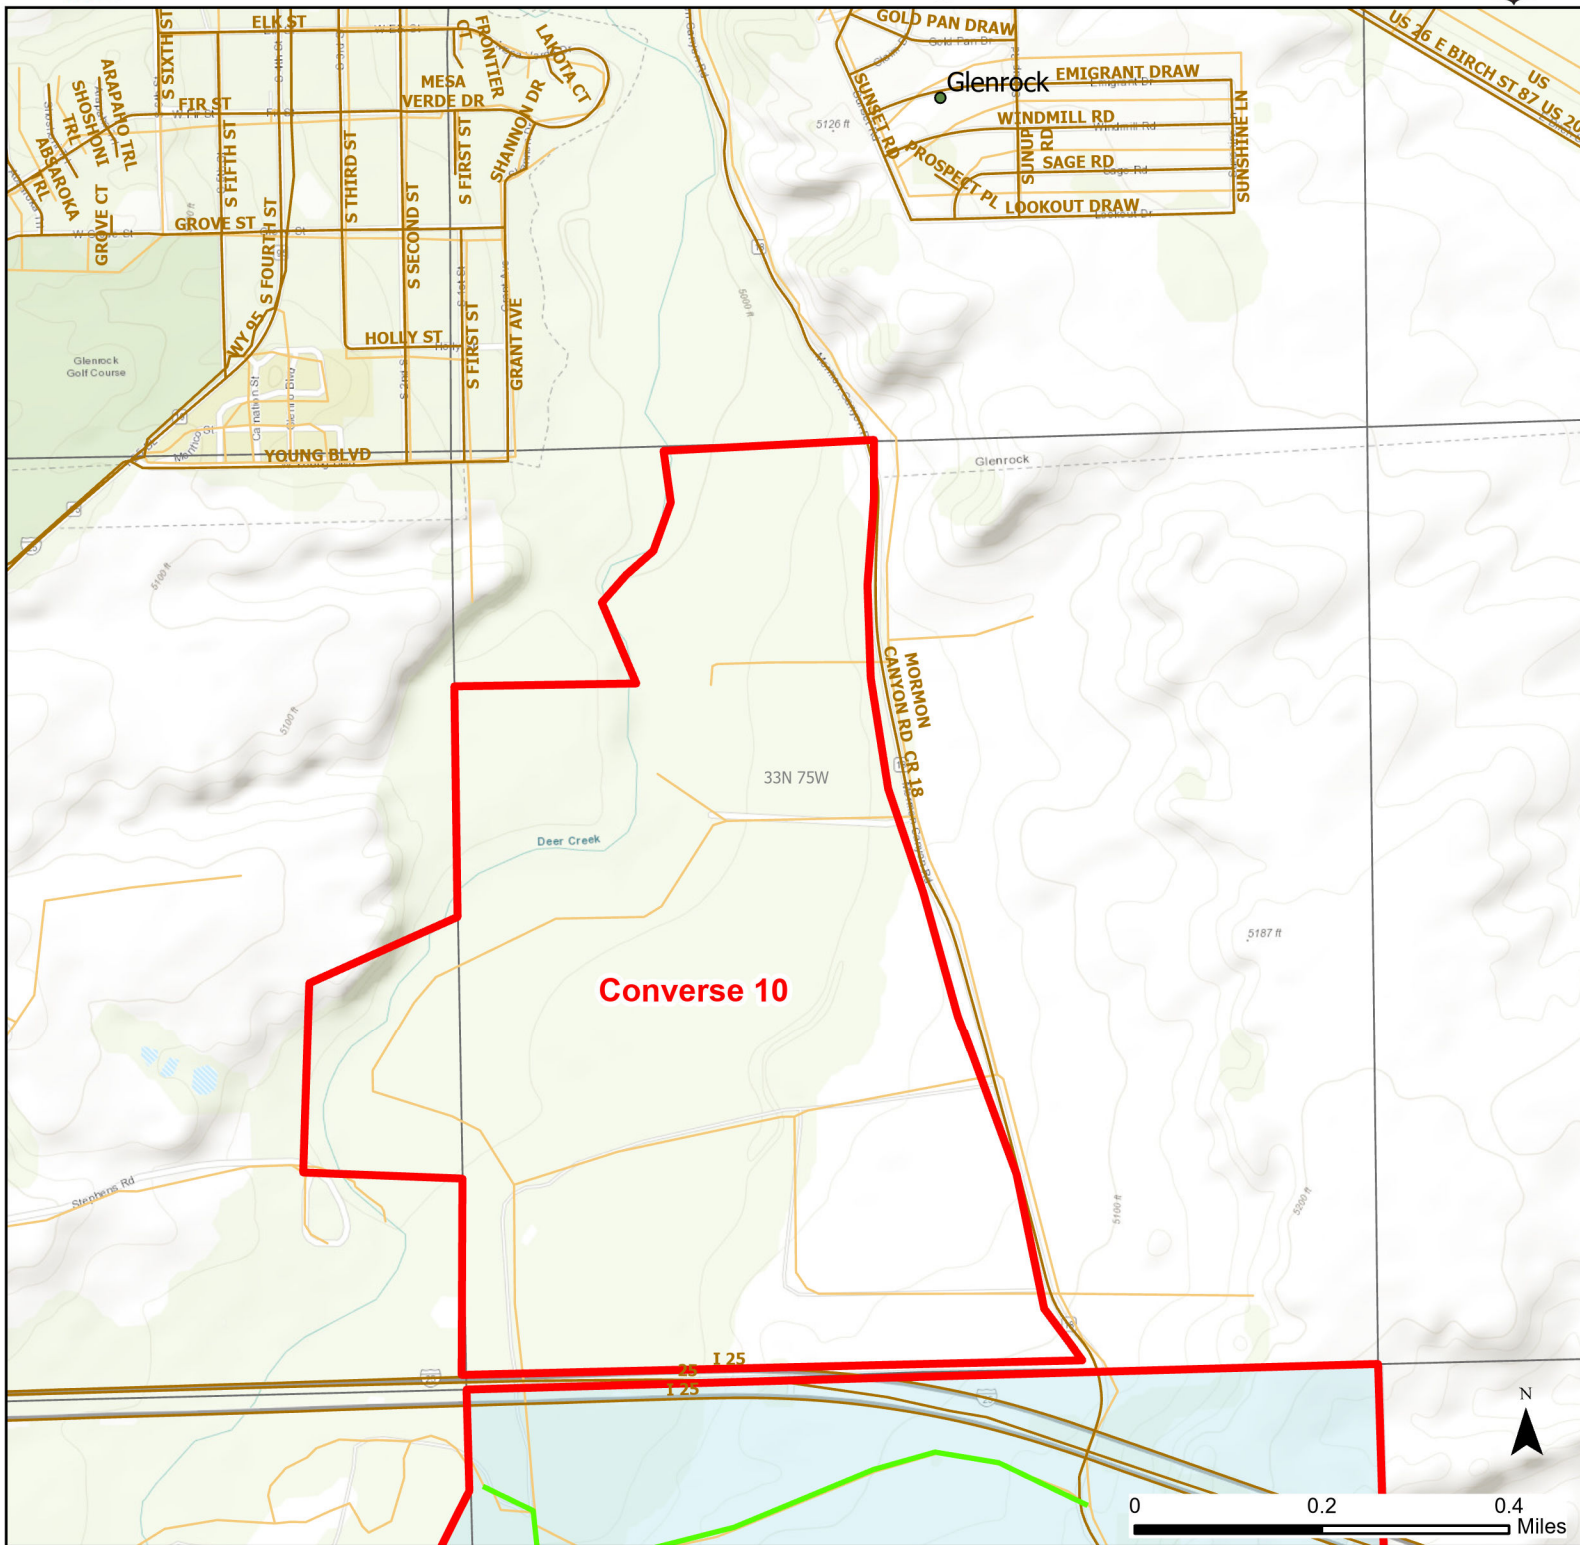

Converse 10 Walk-in Hunting Area

Access Dates:
09/01 - 5/31
2024 Hunt Season

Parking	Closed Road	Boundary	Limited Range Weapons and Archery	State
Road Closed	WIA Use Only	Archery Only	Other	DOD
Coupon Box	Roads	CLOSED		BLM
Gate	County Boundaries			Forest Service
Open Road				Wyoming Game & Fish Dept.
Special Conditions Apply				Private

Species allowed to hunt: Turkey, Antelope, Deer

Rules: All vehicles must park in designated parking areas only. Archery hunting only. Archers must wear fluorescent orange during the firearm season.

This map is for visual use, assistance and general location only, does not represent a survey, and is not to be used for legal conveyance. Hunt Area boundaries are approximate, consult Game and Fish Hunting Regulations for descriptions and restrictions. Access to these private lands for any commercial activity must be gained by contacting the individual landowner(s) directly.