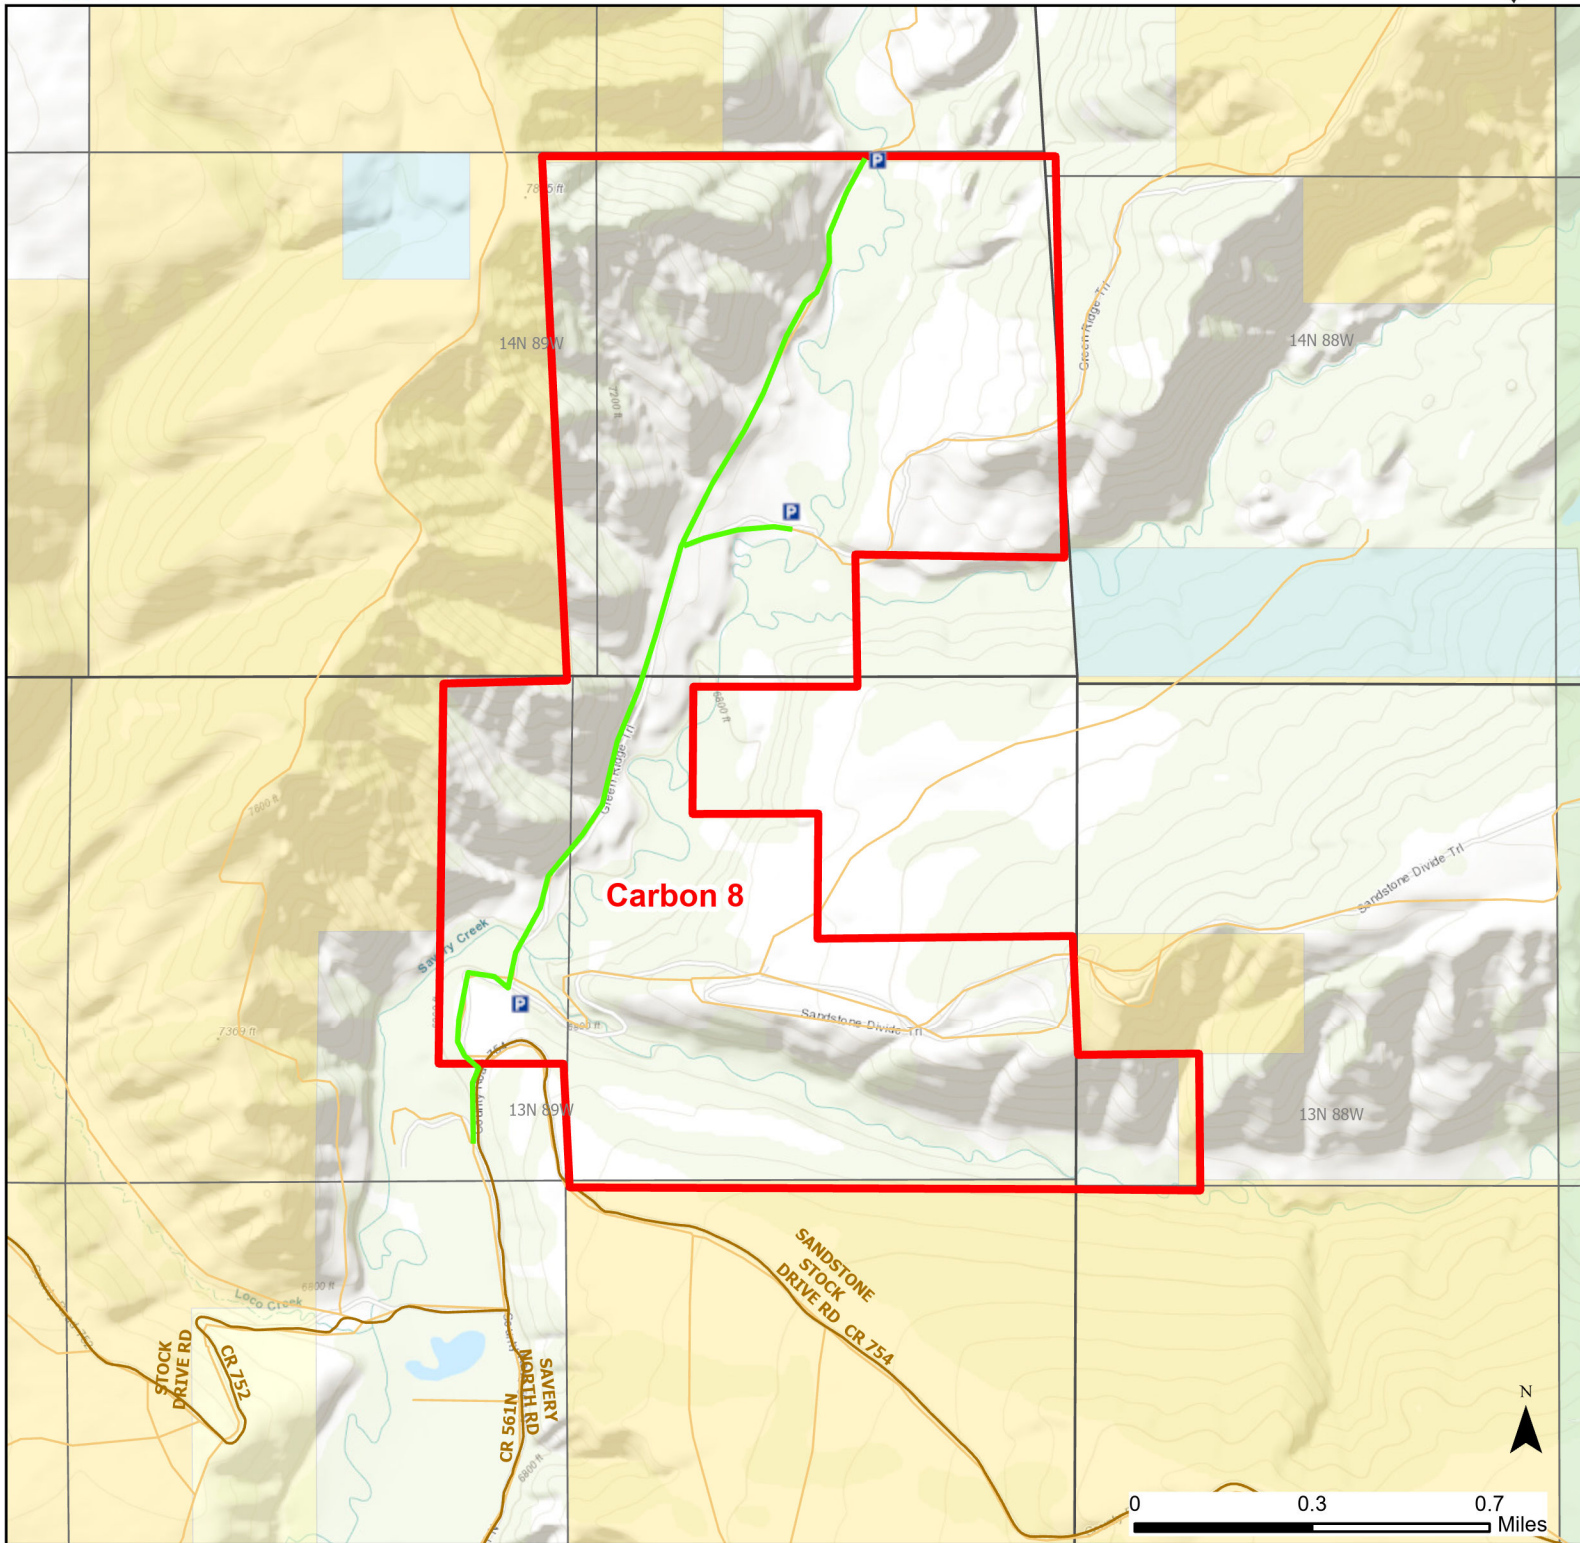

# Carbon 8 Walk-in Hunting Area

Access Dates:  
09/01 - 12/31  
2024 Hunt Season

Parking	Closed Road	Boundary	Limited Range Weapons and Archery	State
Road Closed	WIA Use Only	Archery Only	Other	DOD
Coupon Box	Roads			BLM
Gate	County Boundaries			Forest Service
Open Road				Wyoming Game & Fish Dept.
Special Conditions Apply			CLOSED	Private

Species allowed to hunt: Sage Grouse, Rabbit, Antelope, Deer, Elk

Rules:

This map is for visual use, assistance and general location only, does not represent a survey, and is not to be used for legal conveyance. Hunt Area boundaries are approximate, consult Game and Fish Hunting Regulations for descriptions and restrictions. Access to these private lands for any commercial activity must be gained by contacting the individual landowner(s) directly.