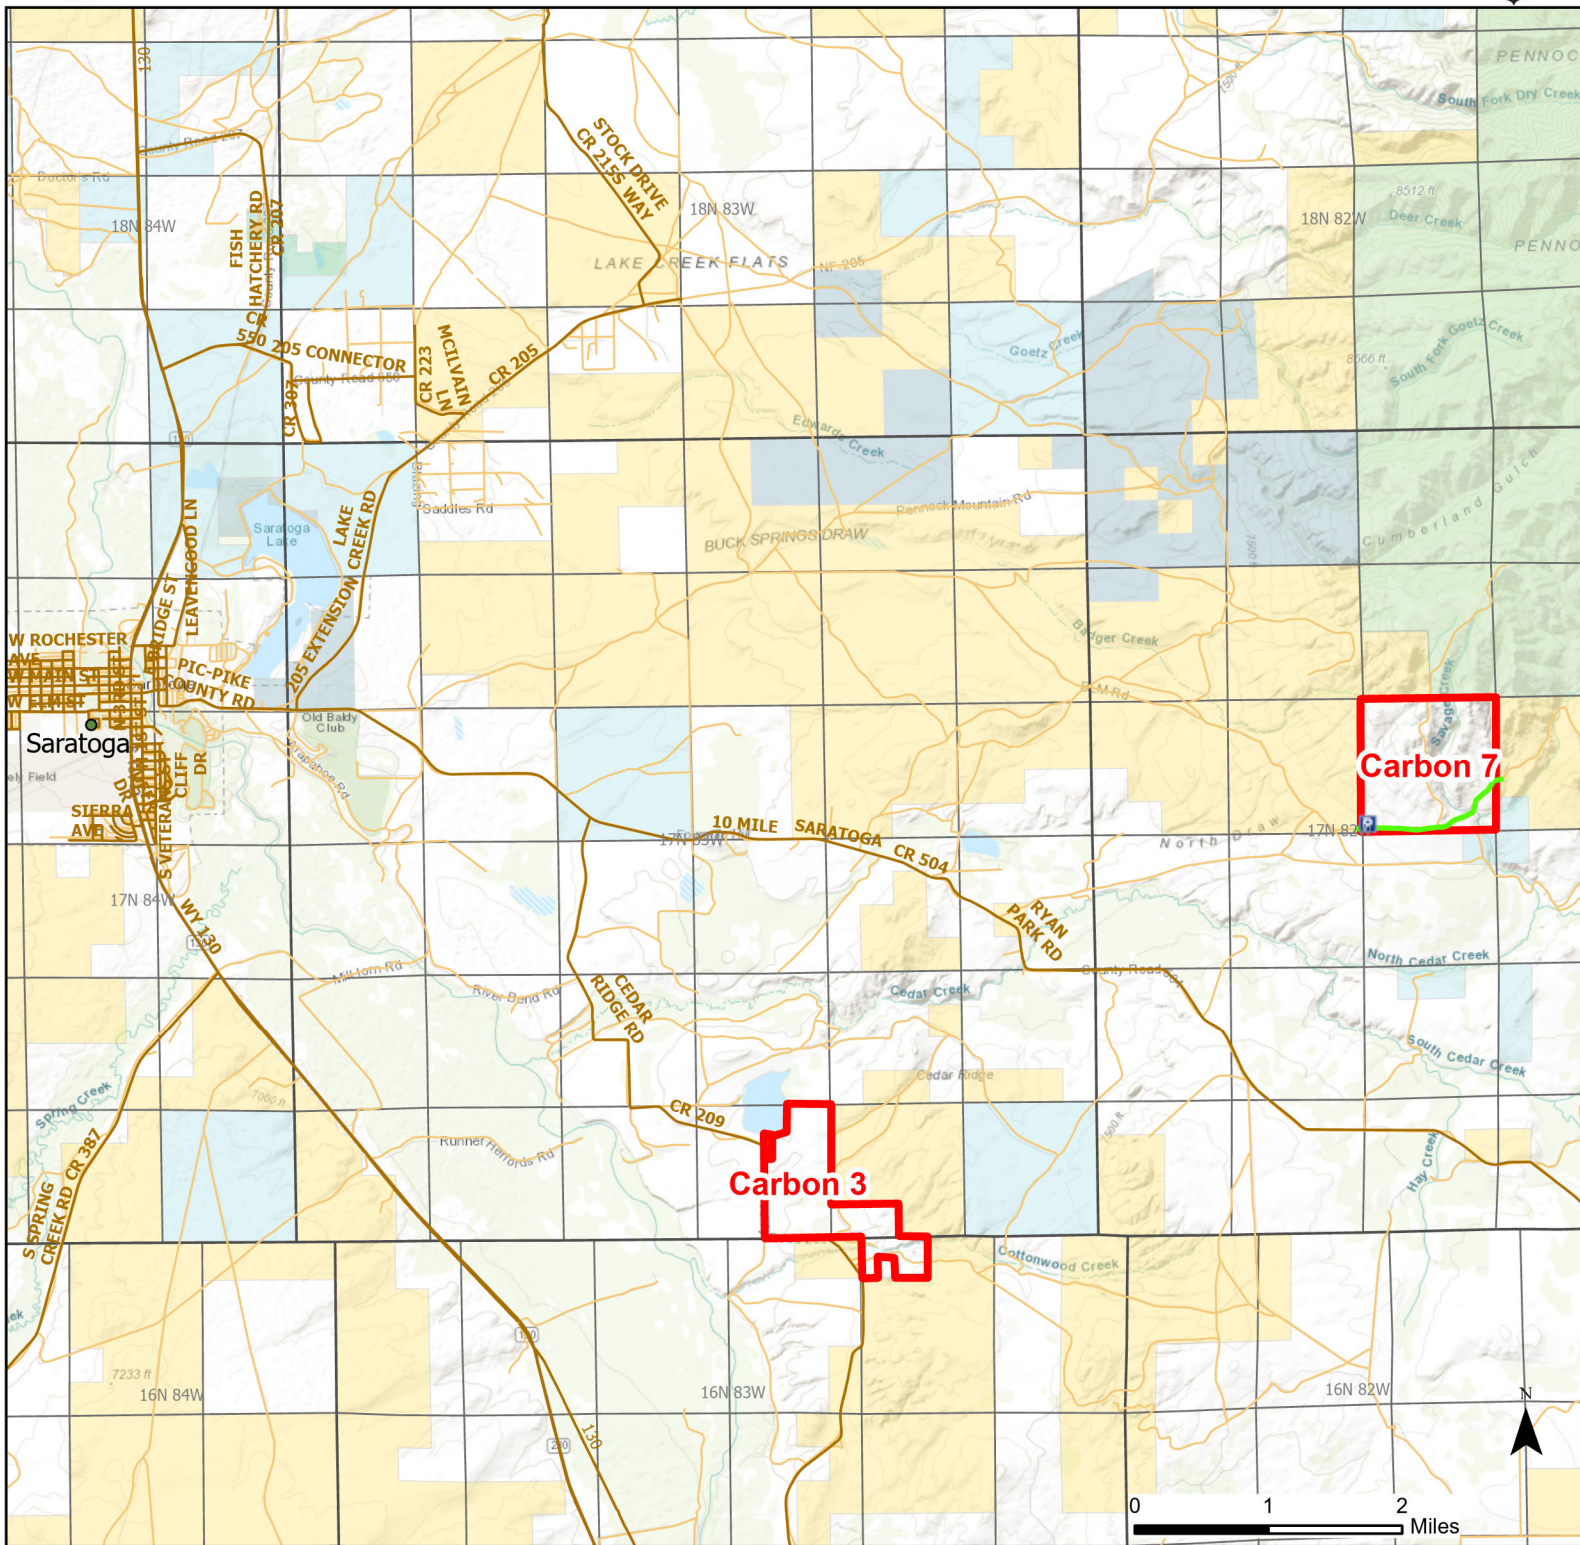

Carbon 7

Walk-in Hunting Area

Access Dates:
08/15 - 11/14
2024 Hunt Season

Parking	Closed Road	Boundary	Limited Range Weapons and Archery	State
Road Closed	WIA Use Only	Archery Only	Other	DOD
Coupon Box	Roads			BLM
Gate	County Boundaries			Forest Service
Open Road				Wyoming Game & Fish Dept.
Special Conditions Apply			CLOSED	Private

Species allowed to hunt: Elk

Rules: Portable blinds may be used on a daily basis. Blinds must have owner's name and contact info affixed and may not be left in the field overnight. Through-access on designated road allowed 5/16 - 11/30. Each hunter must sign-in before hunting (every trip). Please deposit landowner coupons in containers provided on this Walk-in Area.

This map is for visual use, assistance and general location only, does not represent a survey, and is not to be used for legal conveyance. Hunt Area boundaries are approximate, consult Game and Fish Hunting Regulations for descriptions and restrictions. Access to these private lands for any commercial activity must be gained by contacting the individual landowner(s) directly.