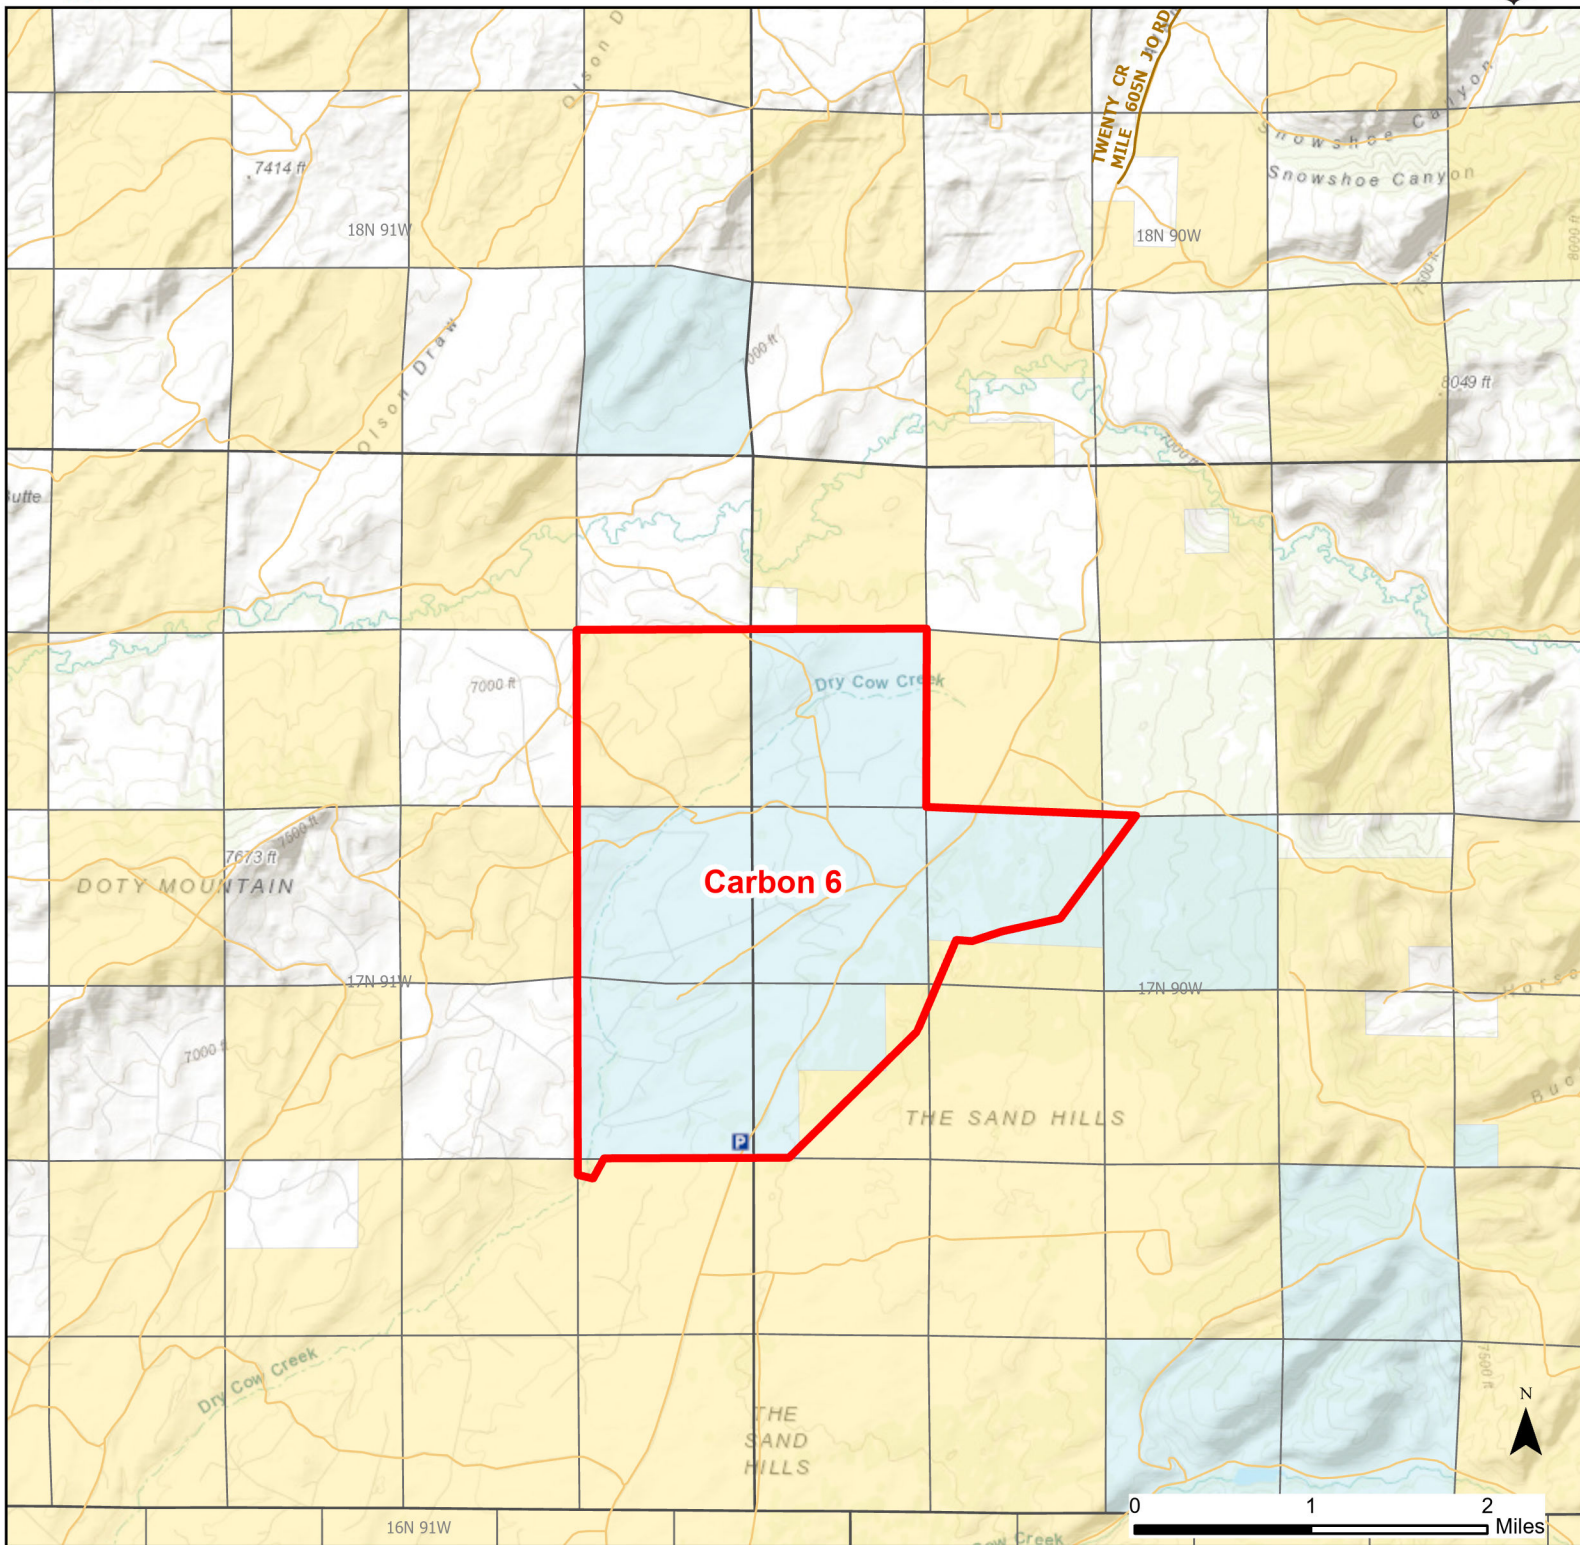

Carbon 6 Walk-in Hunting Area

Access Dates:
08/01 - 07/31
2024 Hunt Season

Parking	Closed Road	Boundary	Limited Range Weapons and Archery	State
Road Closed	WIA Use Only	Archery Only	Other	DOD
Coupon Box	Roads	CLOSED		BLM
Gate	County Boundaries			Forest Service
Open Road				Wyoming Game & Fish Dept.
Special Conditions Apply				Private

Species allowed to hunt: Waterfowl, Sage Grouse, Doves, Rabbit, Antelope, Deer, Elk

Rules: All vehicles must park in designated parking areas only. Predator hunting allowed during daylight hours only. Prairie dog hunting allowed. State lands are enrolled in this Walk-in Area. All access restrictions apply.

This map is for visual use, assistance and general location only, does not represent a survey, and is not to be used for legal conveyance. Hunt Area boundaries are approximate, consult Game and Fish Hunting Regulations for descriptions and restrictions. Access to these private lands for any commercial activity must be gained by contacting the individual landowner(s) directly.