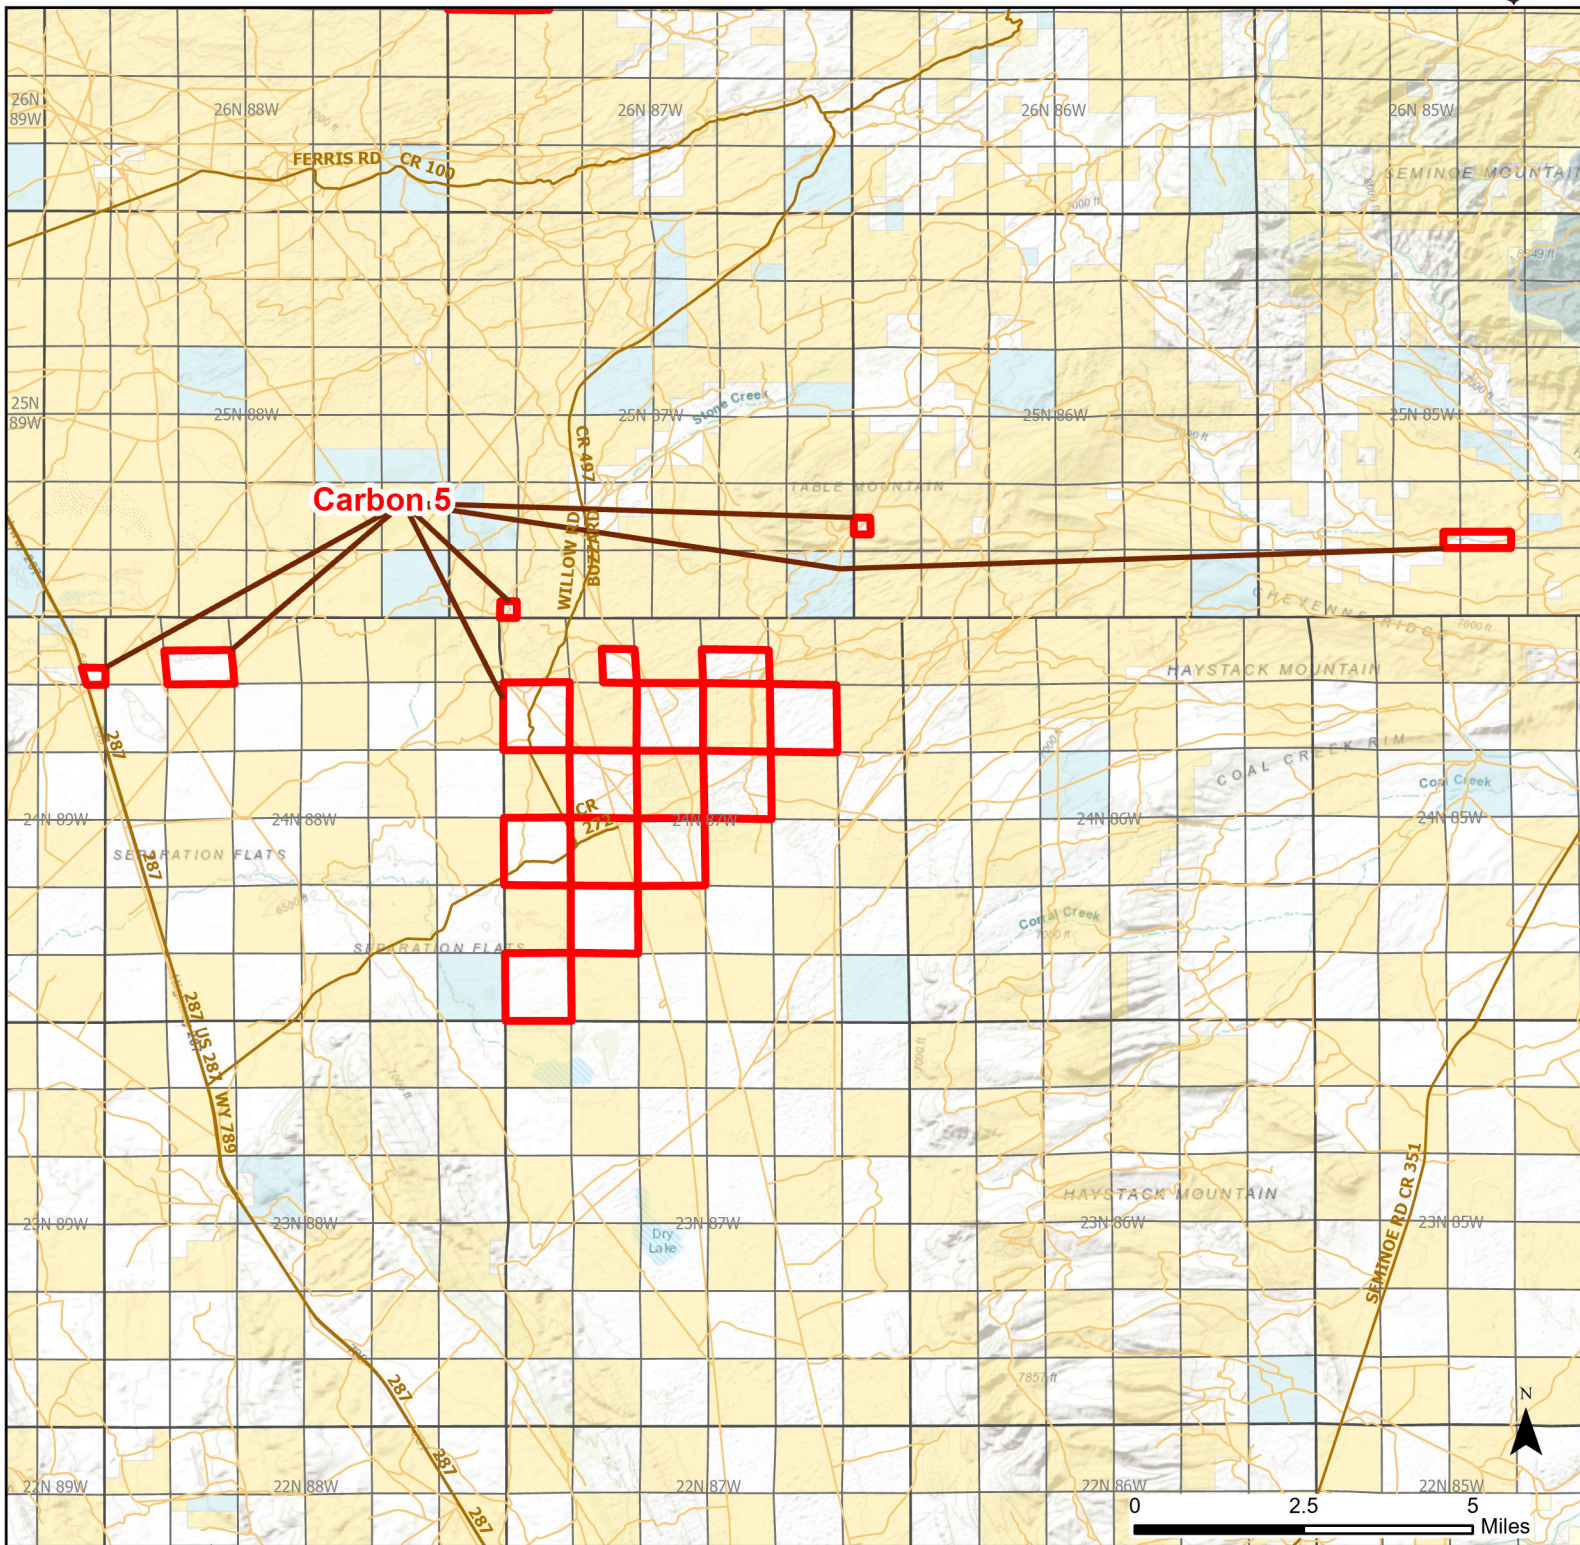

# Carbon 5 Walk-in Hunting Area

Access Dates:  
10/21 - 12/31  
2024 Hunt Season

Parking	Closed Road	Boundary	Limited Range Weapons and Archery	State
Road Closed	WIA Use Only	Archery Only	Other	DOD
Coupon Box	Roads			BLM
Gate	County Boundaries			Forest Service
Open Road				Wyoming Game & Fish Dept.
Special Conditions Apply			CLOSED	Private

Species allowed to hunt: Antelope, Deer, Elk

Rules:

This map is for visual use, assistance and general location only, does not represent a survey, and is not to be used for legal conveyance. Hunt Area boundaries are approximate, consult Game and Fish Hunting Regulations for descriptions and restrictions. Access to these private lands for any commercial activity must be gained by contacting the individual landowner(s) directly.