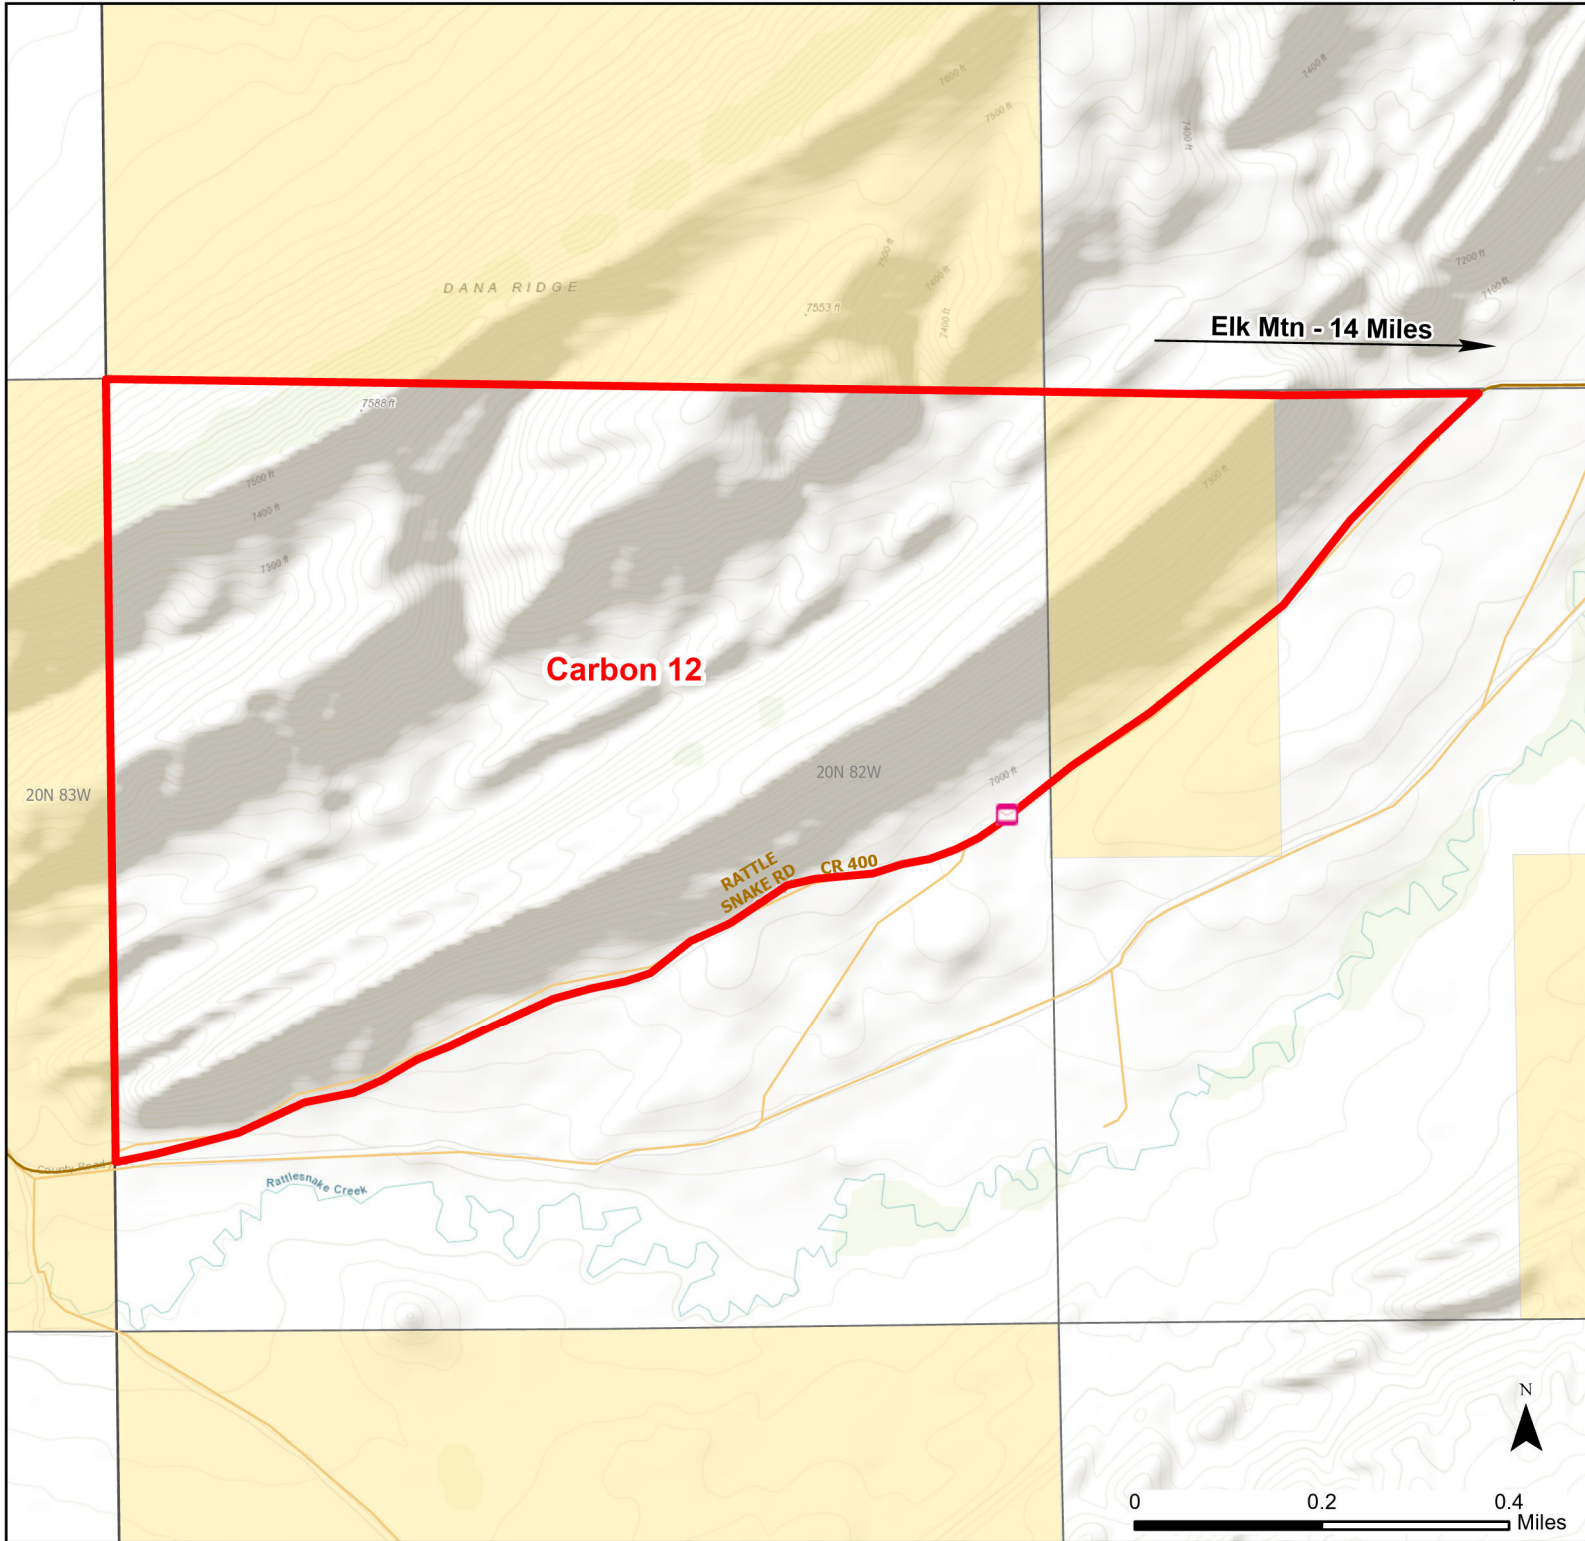

# Carbon 12 Walk-in Hunting Area

Access Dates:  
08/15 - 01/31  
2024 Hunt Season

Parking	Closed Road	Boundary	Limited Range Weapons and Archery	State
Road Closed	WIA Use Only	Archery Only	Other	DOD
Coupon Box	Roads			BLM
Gate	County Boundaries			Forest Service
Open Road				Wyoming Game & Fish Dept.
Special Conditions Apply			CLOSED	Private

Species allowed to hunt: Antlerless Elk

Rules: Each hunter must sign-in before hunting (every trip). Please deposit landowner coupons in containers provided on this Walk-in Area. If hunting elk - antlerless elk hunting only. No bull hunting allowed.

This map is for visual use, assistance and general location only, does not represent a survey, and is not to be used for legal conveyance. Hunt Area boundaries are approximate, consult Game and Fish Hunting Regulations for descriptions and restrictions. Access to these private lands for any commercial activity must be gained by contacting the individual landowner(s) directly.