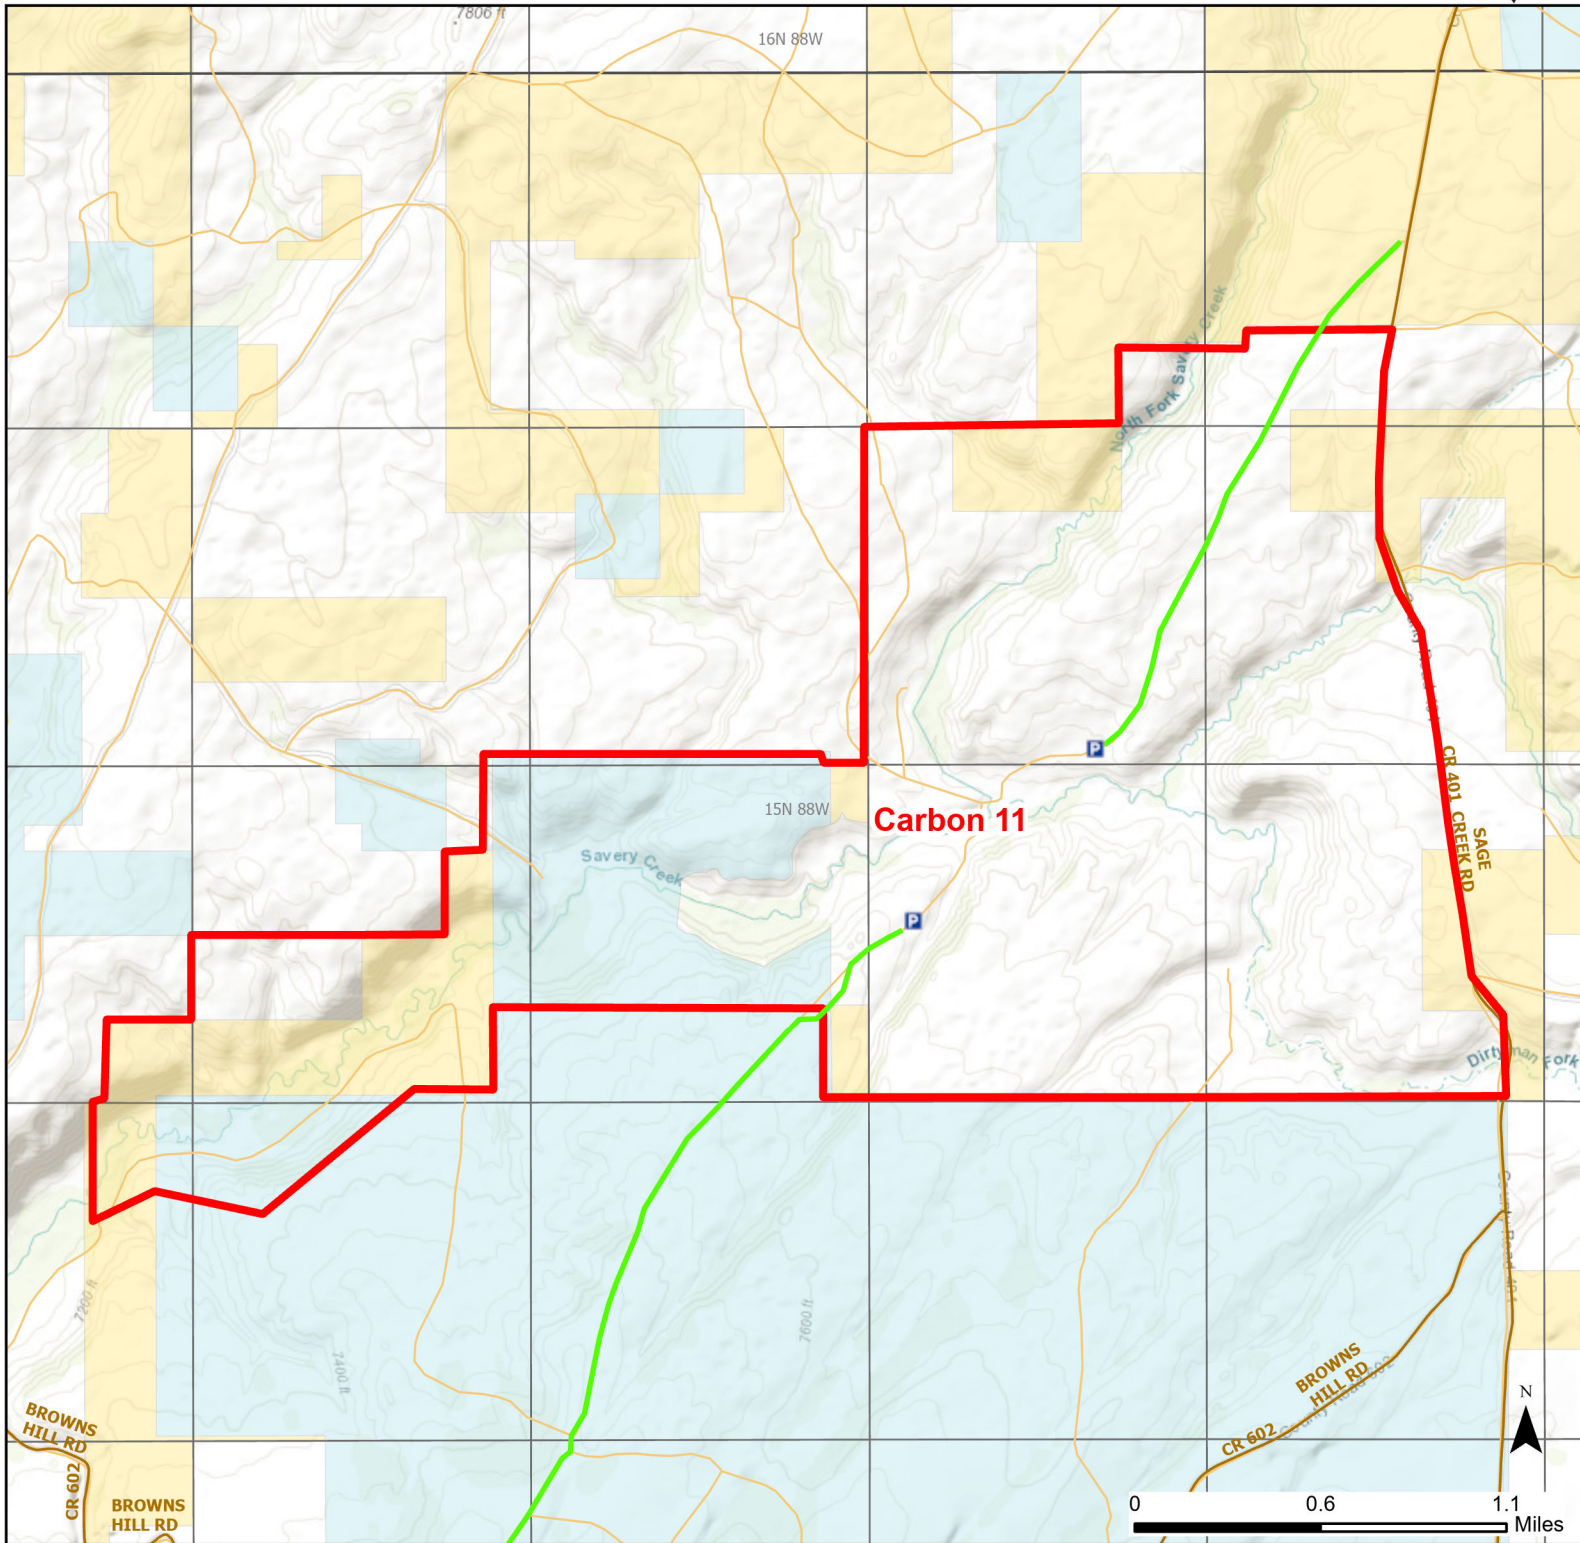

Carbon 11 Walk-in Hunting Area

Access Dates:
07/01 - 06/30
2024 Hunt Season

Parking	Closed Road	Boundary	Limited Range Weapons and Archery	State
Road Closed	WIA Use Only	Archery Only	Other	DOD
Coupon Box	Roads	CLOSED		BLM
Gate	County Boundaries			Forest Service
Open Road				Wyoming Game & Fish Dept.
Special Conditions Apply				Private

Species allowed to hunt: Waterfowl, Sage Grouse, Doves, Rabbit, Antelope, Deer, Elk

Rules: All vehicles must park in designated parking areas only. Predator hunting allowed during daylight hours only. State lands are enrolled in this Walk-in Area. All access restrictions apply.

This map is for visual use, assistance and general location only, does not represent a survey, and is not to be used for legal conveyance. Hunt Area boundaries are approximate, consult Game and Fish Hunting Regulations for descriptions and restrictions. Access to these private lands for any commercial activity must be gained by contacting the individual landowner(s) directly.