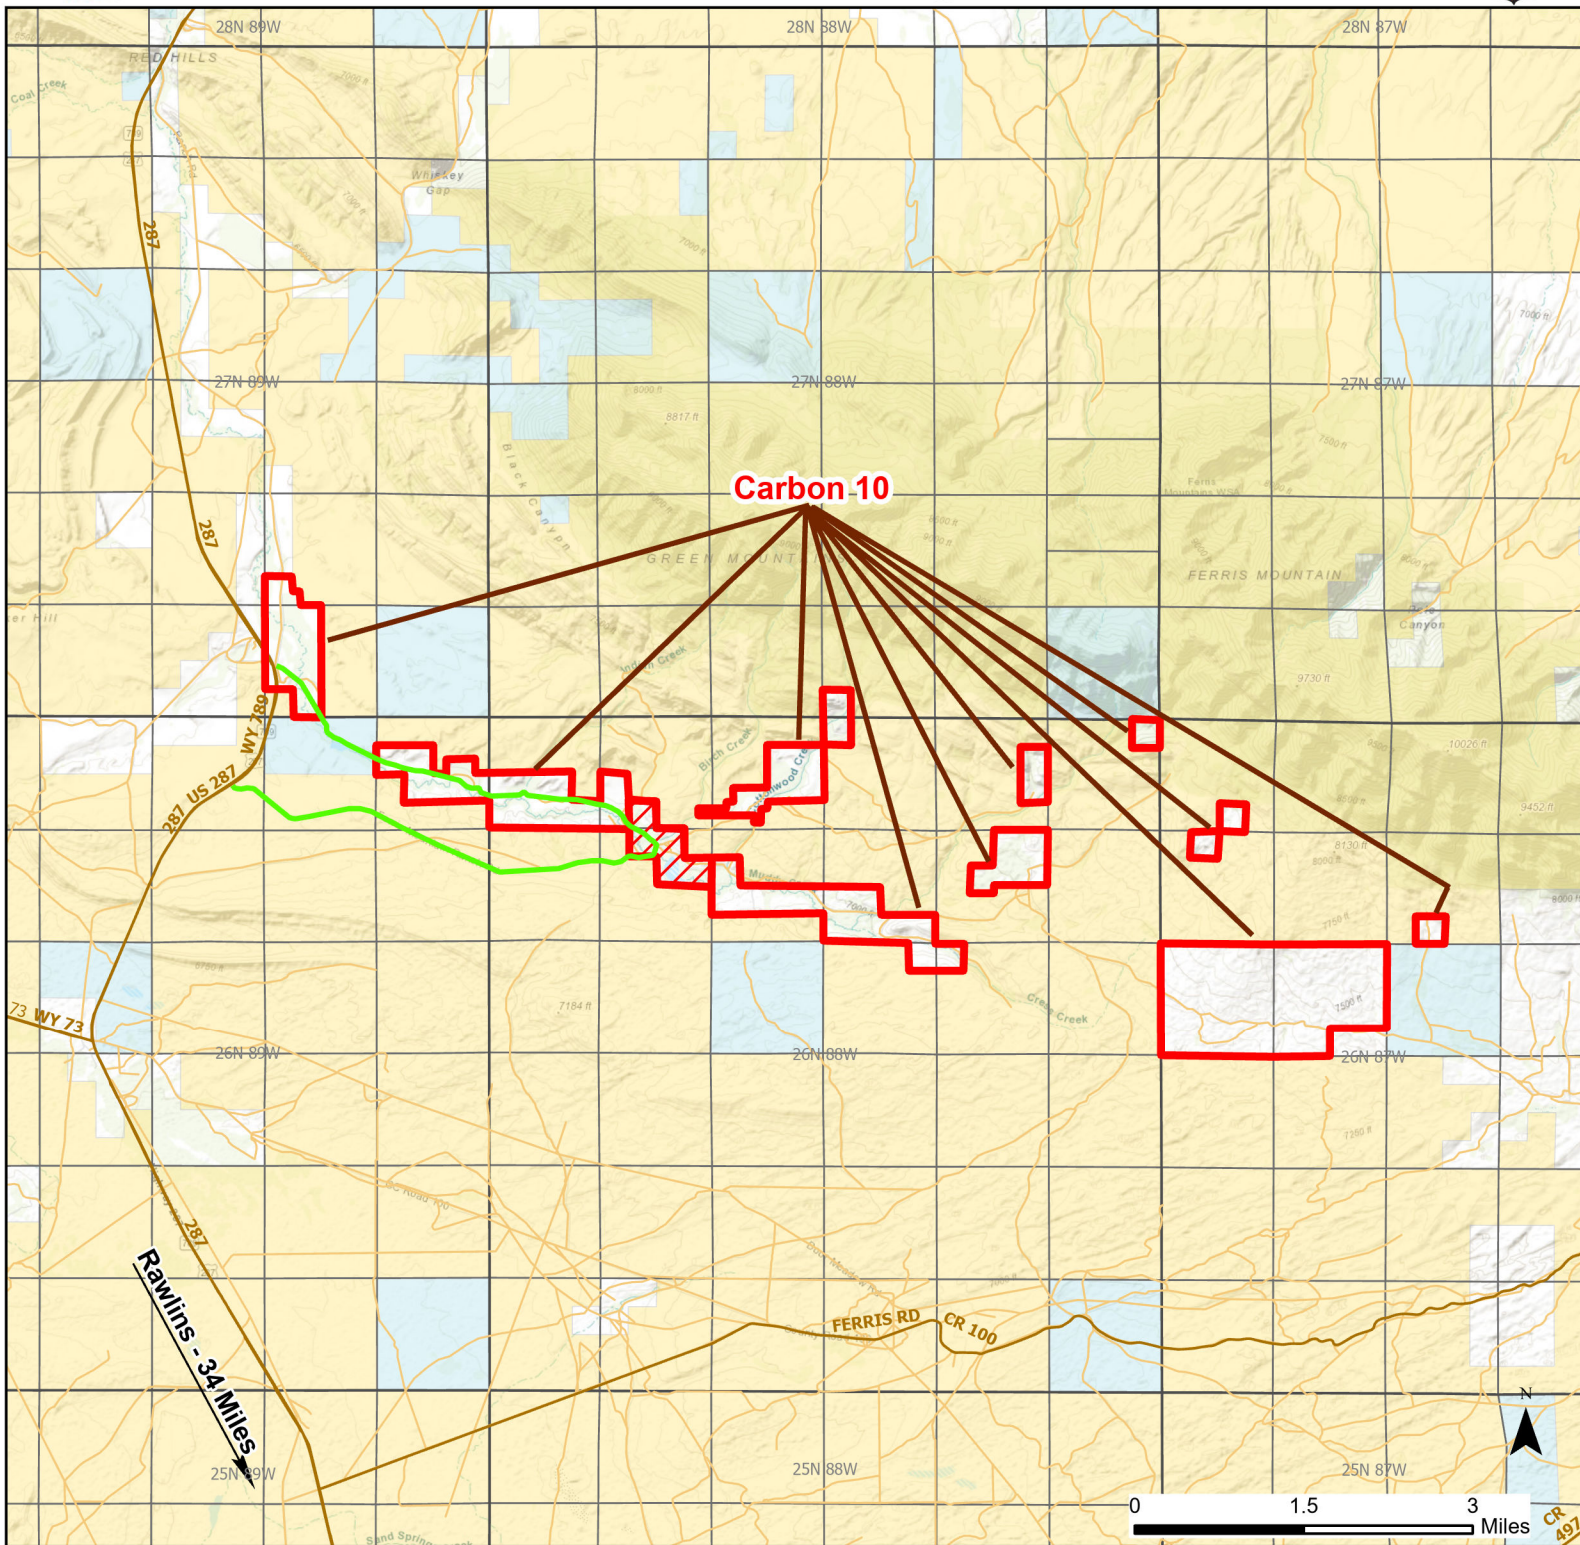

Carbon 10 Walk-in Hunting Area

Access Dates:
09/10 - 11/30
2024 Hunt Season

Parking	Closed Road	Boundary	Limited Range Weapons and Archery	State
Road Closed	WIA Use Only	Archery Only	Other	DOD
Coupon Box	Roads	County Boundaries	CLOSED	BLM
Gate	Open Road			Forest Service
Special Conditions Apply				Wyoming Game & Fish Dept.
				Private

Species allowed to hunt: Antelope, Deer, Elk

Rules: No vehicles allowed on irrigated acreage. Motorized vehicle access allowed on established roads only. Please deposit landowner coupons in containers provided on this Walk-in Area. No shotguns allowed on or while crossing private property. No predator hunting.

This map is for visual use, assistance and general location only, does not represent a survey, and is not to be used for legal conveyance. Hunt Area boundaries are approximate, consult Game and Fish Hunting Regulations for descriptions and restrictions. Access to these private lands for any commercial activity must be gained by contacting the individual landowner(s) directly.