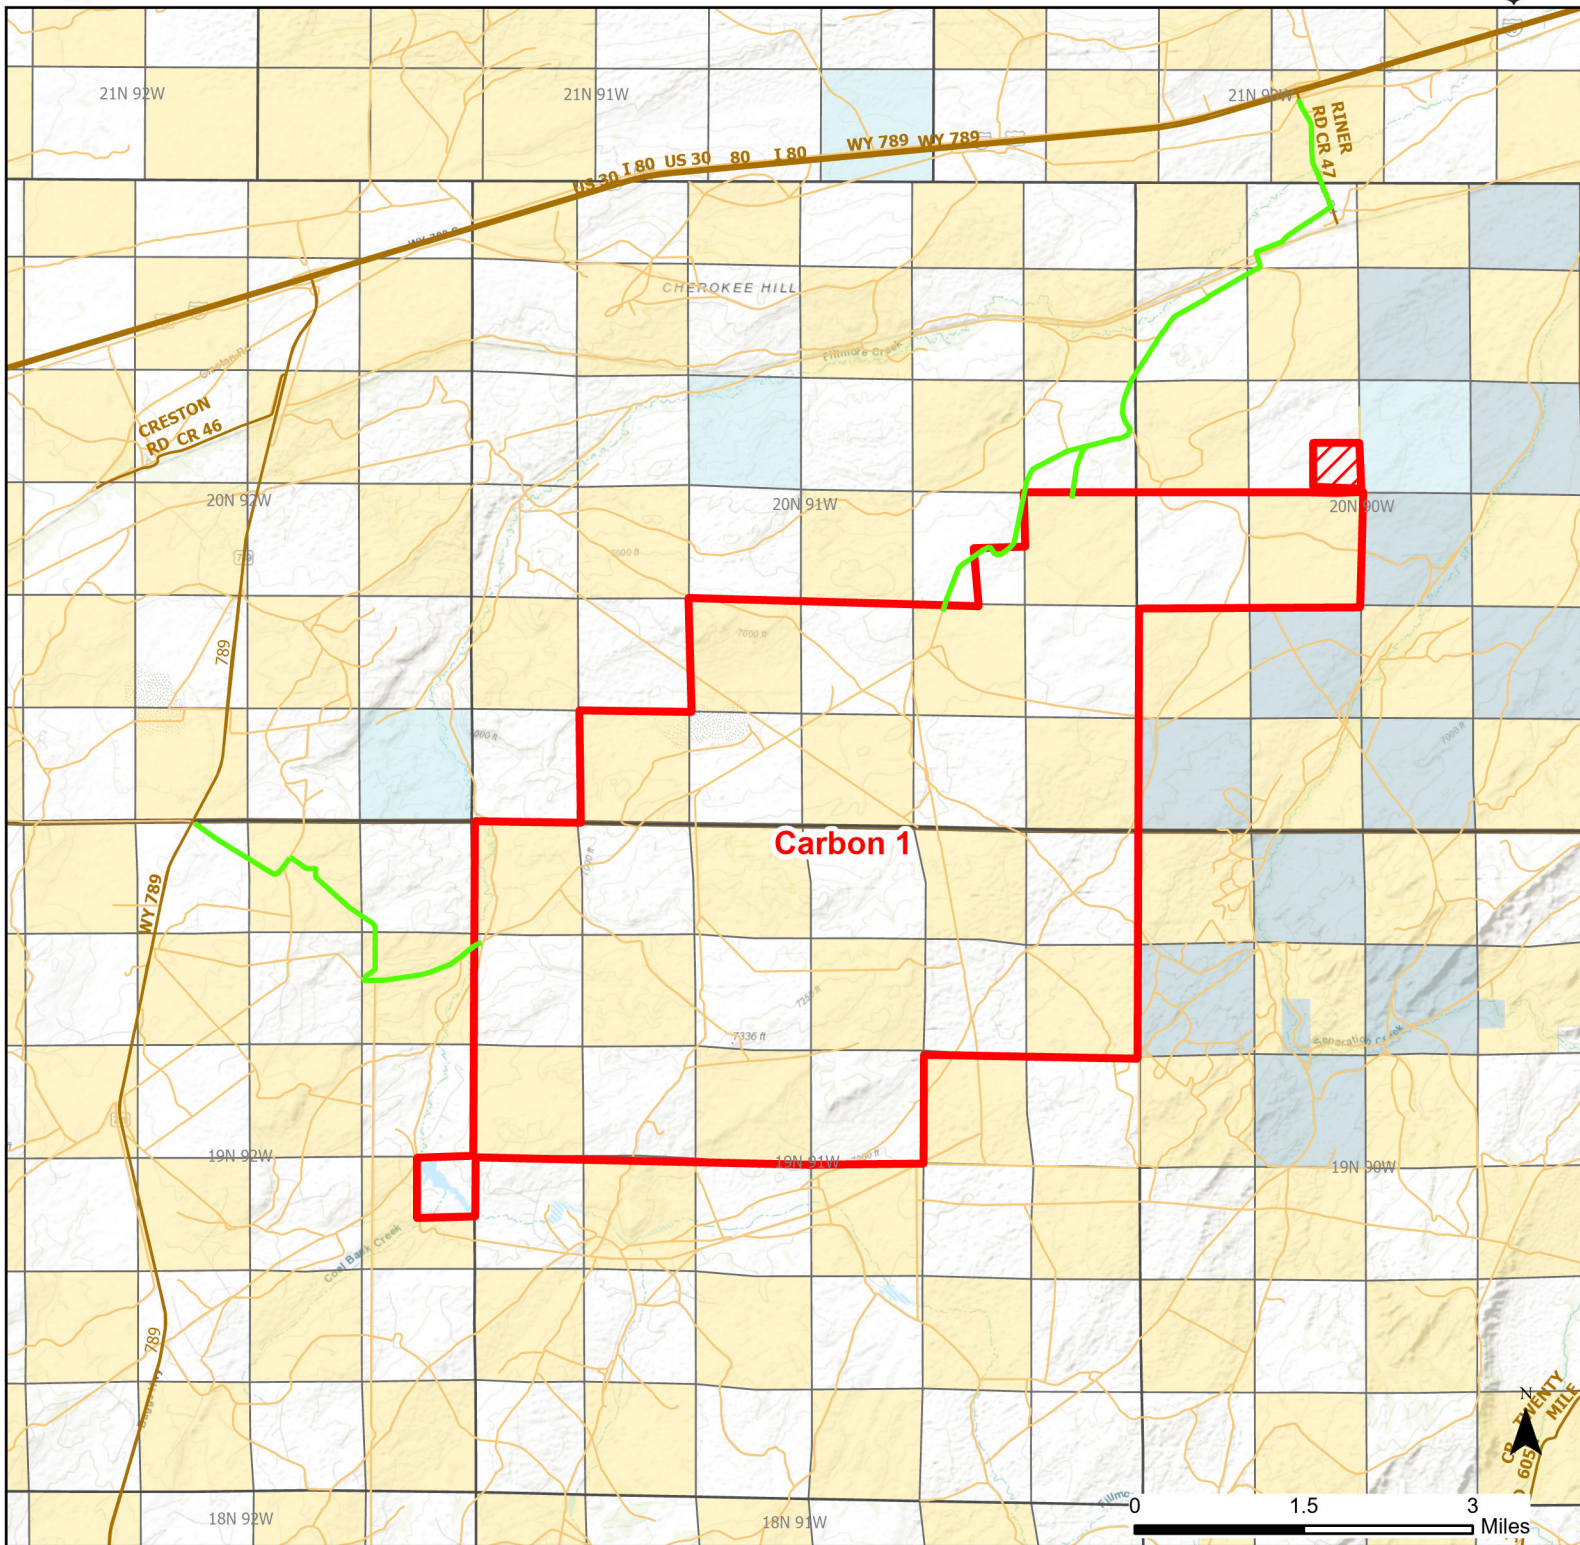

Carbon 1 Walk-in Hunting Area

Access Dates:
08/15 - 03/01
2024 Hunt Season

Parking	Closed Road	Boundary	Limited Range Weapons and Archery	State
Road Closed	WIA Use Only	Archery Only	Other	DOD
Coupon Box	Roads	CLOSED		BLM
Gate	County Boundaries			Forest Service
Open Road				Wyoming Game & Fish Dept.
Special Conditions Apply				Private

Species allowed to hunt: Waterfowl, Sage Grouse, Doves, Rabbit, Antelope

Rules: Portable blinds may be used on a daily basis. Blinds must have owner's name and contact info affixed and may not be left in the field overnight. Motorized vehicle access limited to designated roads only. Designated roads are marked with a white arrow.

This map is for visual use, assistance and general location only, does not represent a survey, and is not to be used for legal conveyance. Hunt Area boundaries are approximate, consult Game and Fish Hunting Regulations for descriptions and restrictions. Access to these private lands for any commercial activity must be gained by contacting the individual landowner(s) directly.