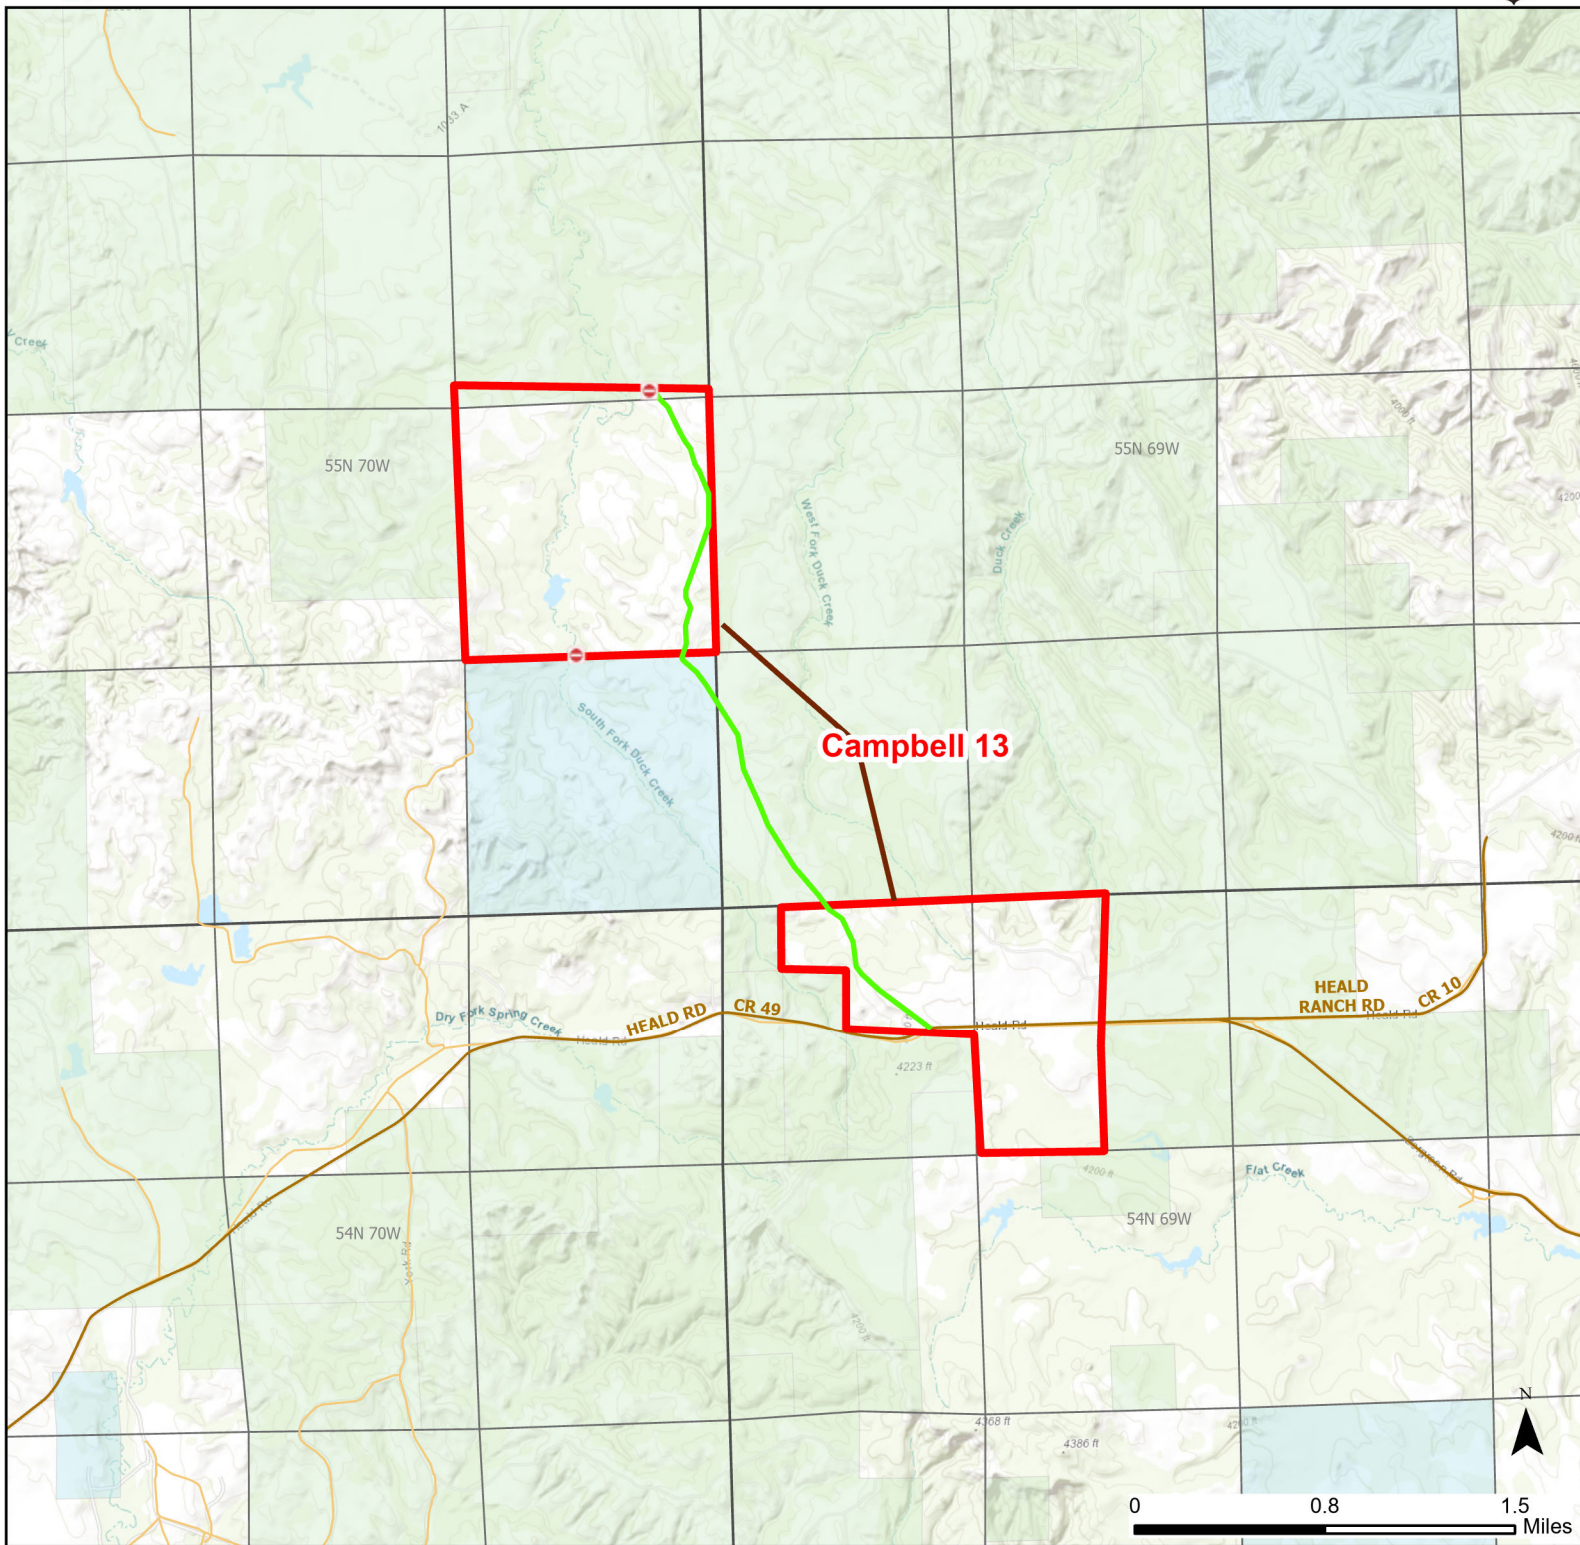

Campbell 13 Walk-in Hunting Area

Access Dates:
08/15 - 05/31
2024 Hunt Season

Parking	Closed Road	Boundary	Limited Range Weapons and Archery	State
Road Closed	WIA Use Only	Archery Only	Other	DOD
Coupon Box	Roads	County Boundaries	CLOSED	BLM
Gate	County Boundaries			Forest Service
Open Road				Wyoming Game & Fish Dept.
Special Conditions Apply				Private

Species allowed to hunt: Sharp-tailed Grouse, Doves, Partridge, Turkey, Rabbit, Antelope, Deer

Rules:

This map is for visual use, assistance and general location only, does not represent a survey, and is not to be used for legal conveyance. Hunt Area boundaries are approximate, consult Game and Fish Hunting Regulations for descriptions and restrictions. Access to these private lands for any commercial activity must be gained by contacting the individual landowner(s) directly.